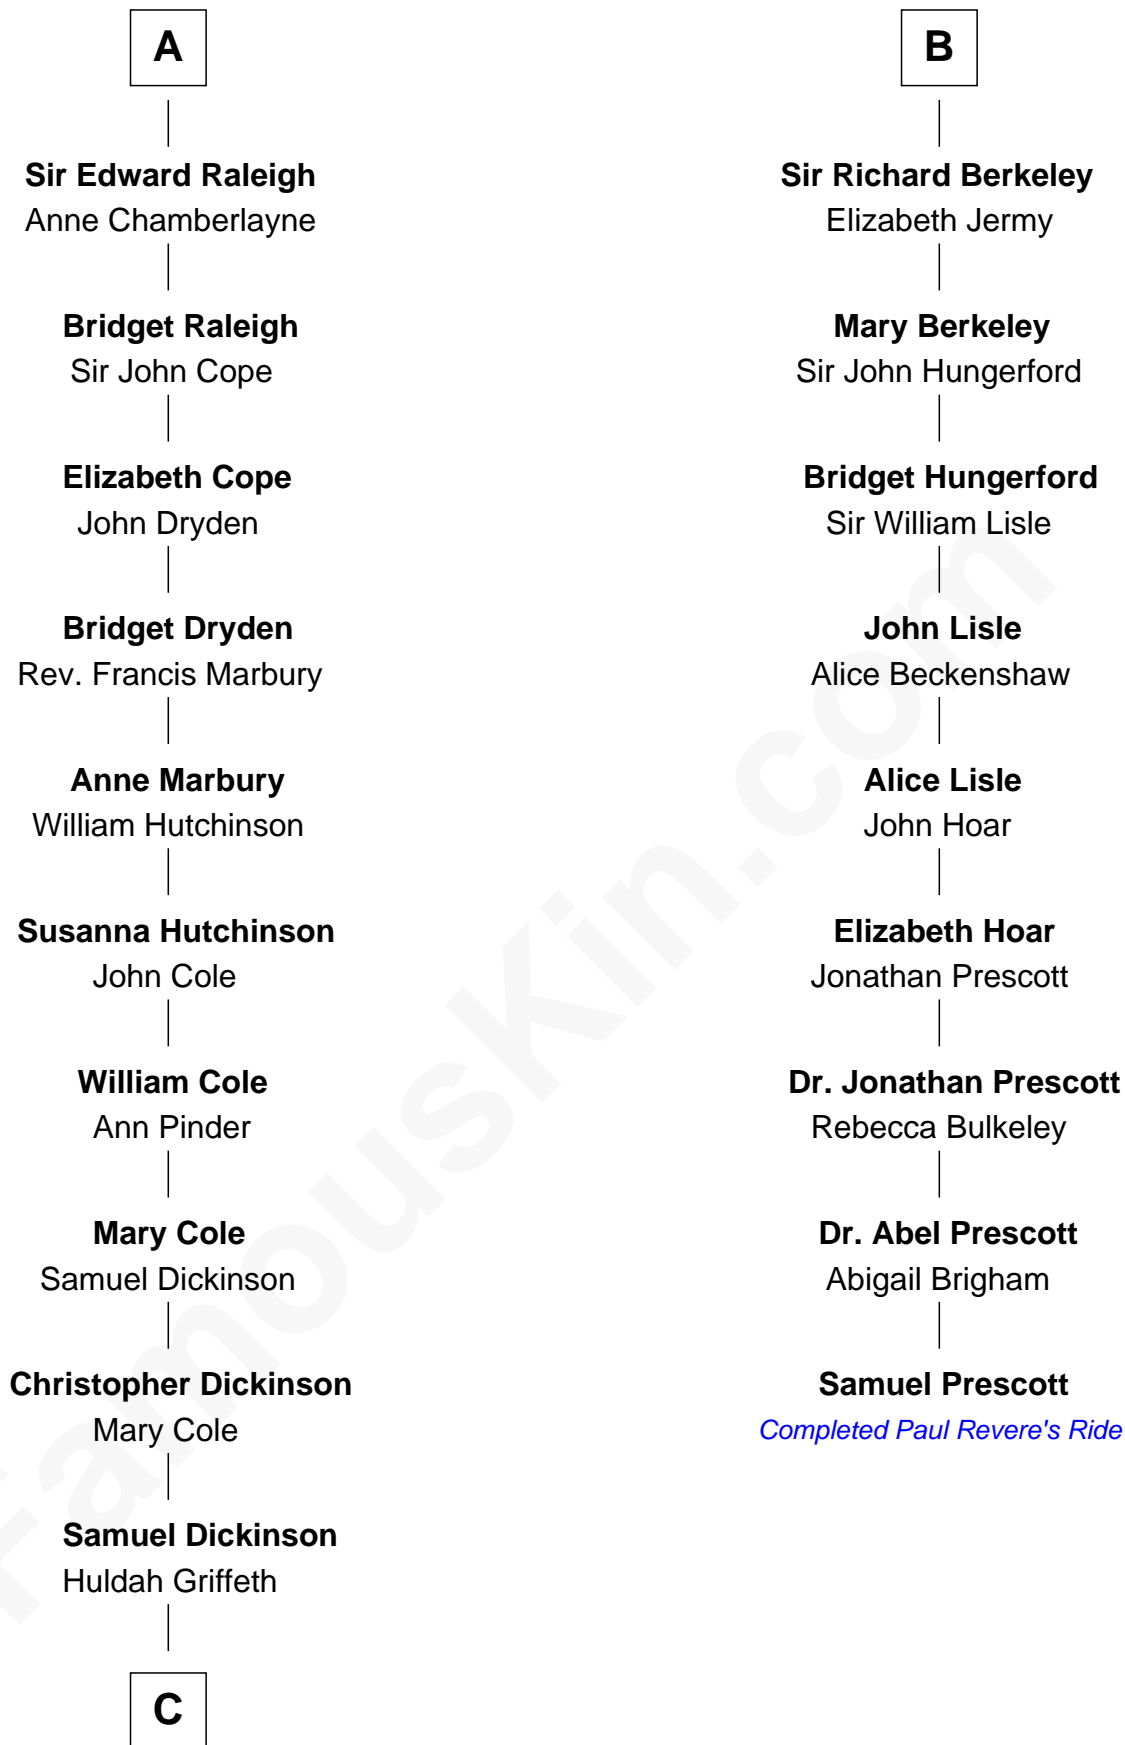

# FamousKin.com Relationship Chart of

**George Romney**

*43rd Governor of Michigan*

15th cousin 6 times removed of

**Samuel Prescott**

*Completed Paul Revere's Midnight Ride*

**C**

Charity Dickinson

Jared Pratt

Parley Parker Pratt

Mary Woods

Helaman Pratt

Anna Johanna Dorothy Wilcken

Anna Amelia Pratt

Gaskell Samuel Romney

**George Romney**

*43rd Governor of Michigan*