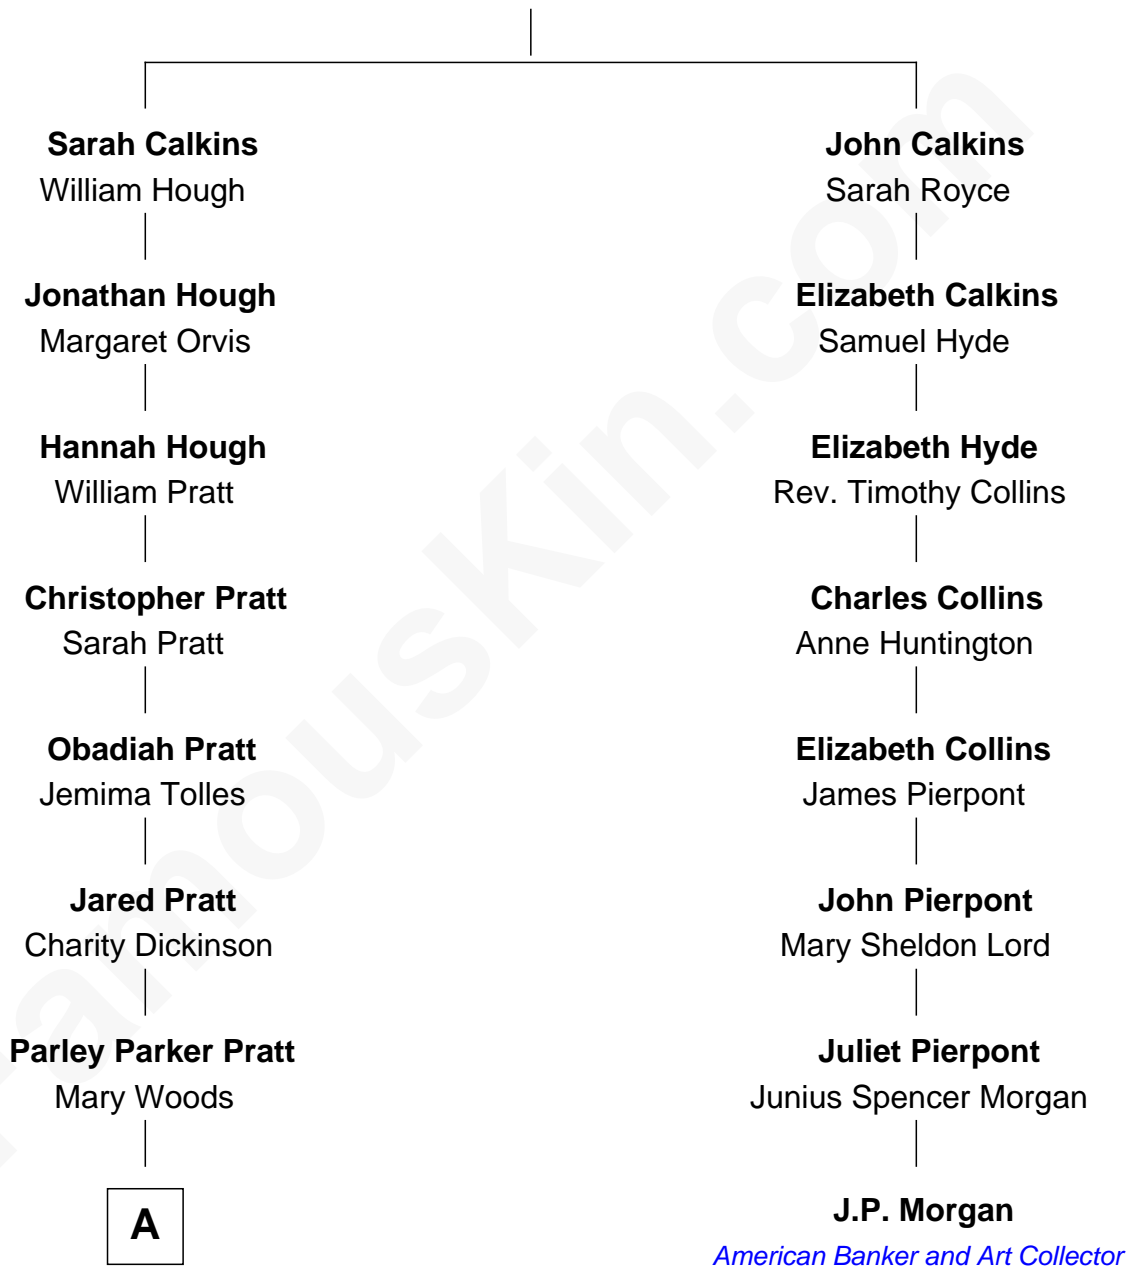

FamousKin.com Relationship Chart of

George Romney

43rd Governor of Michigan

7th cousin 2 times removed of

J.P. Morgan

American Banker and Art Collector

Hugh Calkins

Anne - - - - -

A

—
Helaman Pratt
Anna Johanna Dorothy Wilcken

—
Anna Amelia Pratt
Gaskell Samuel Romney

—
George Romney
43rd Governor of Michigan

FamousKin.com