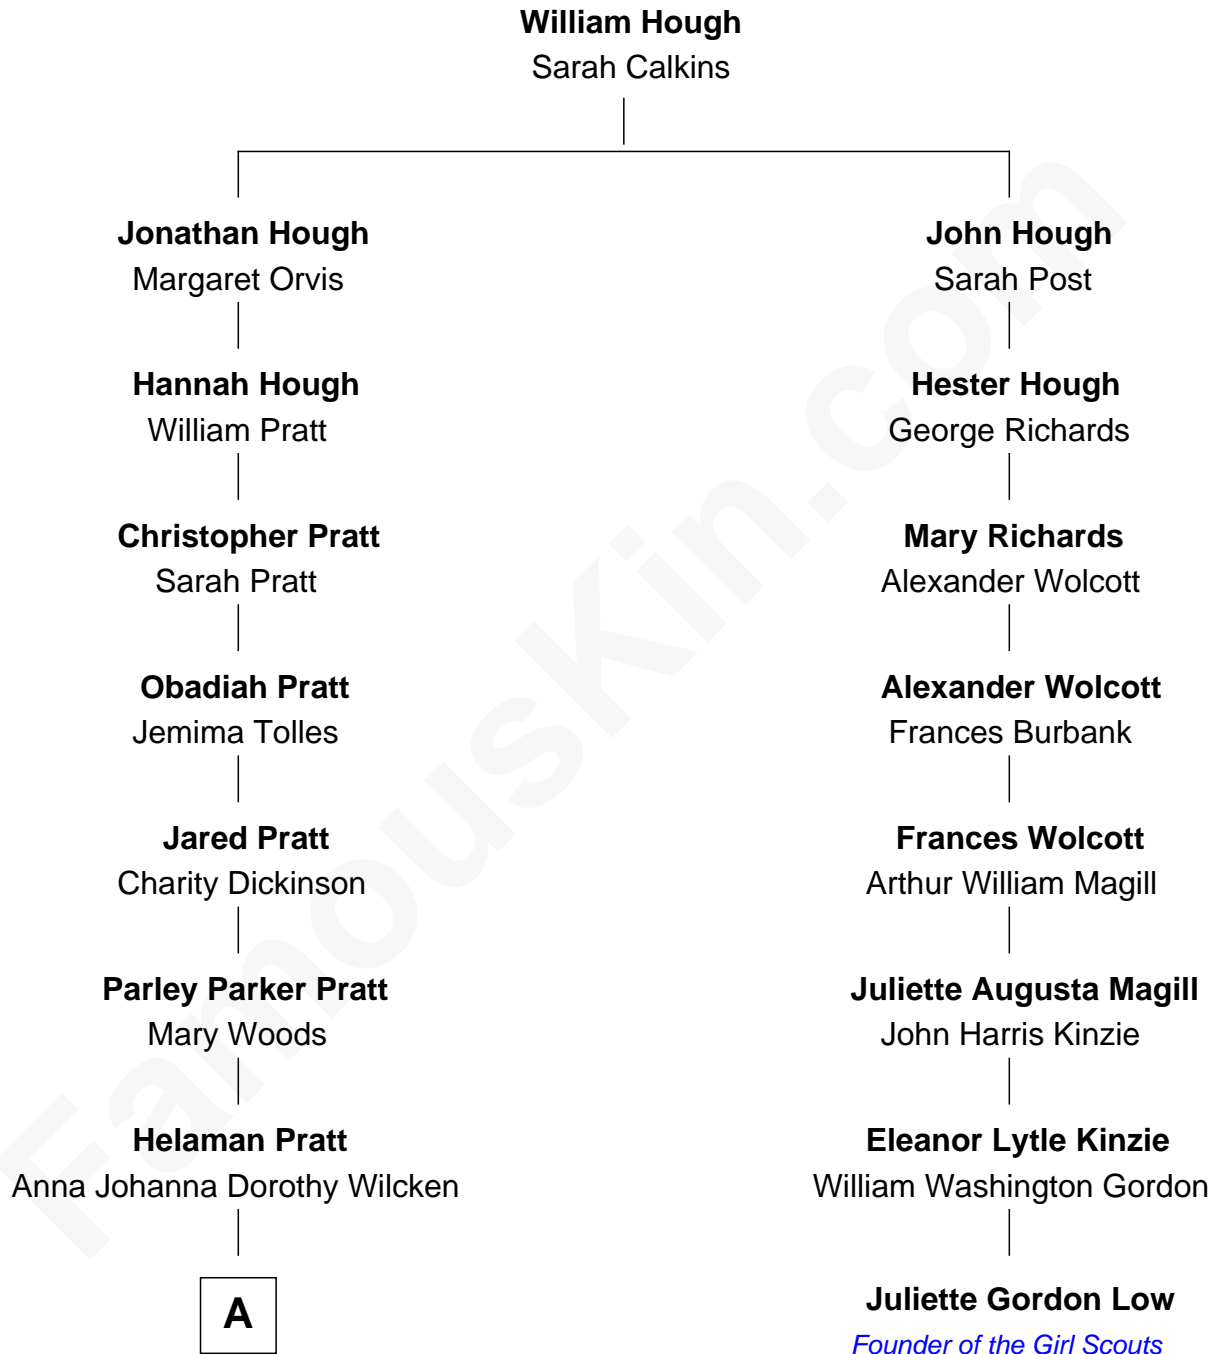

FamousKin.com Relationship Chart of

George Romney

43rd Governor of Michigan

7th cousin 1 time removed of

Juliette Gordon Low

Founder of the Girl Scouts

A

—
Anna Amelia Pratt
Gaskell Samuel Romney

—
George Romney
43rd Governor of Michigan

FamousKin.com