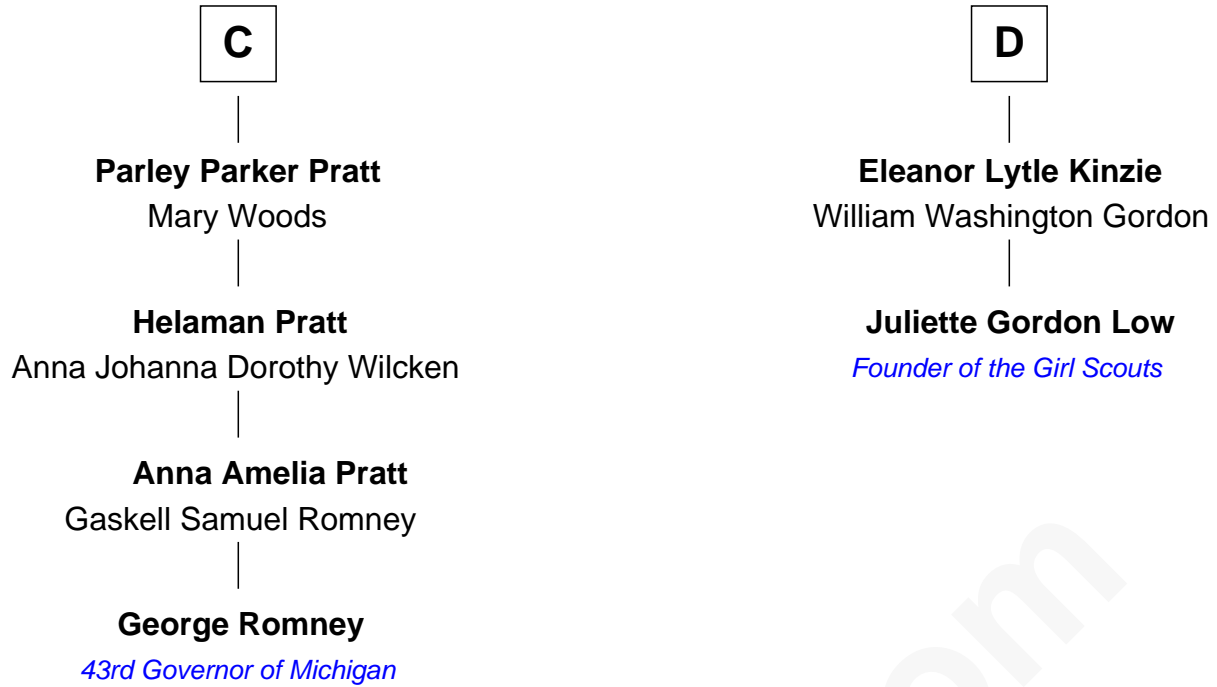

# FamousKin.com Relationship Chart of

**George Romney**

*43rd Governor of Michigan*

18th cousin 2 times removed of

**Juliette Gordon Low**

*Founder of the Girl Scouts*

**Edmund Fitzalan**

Alice de Warenne

FamousKin.com