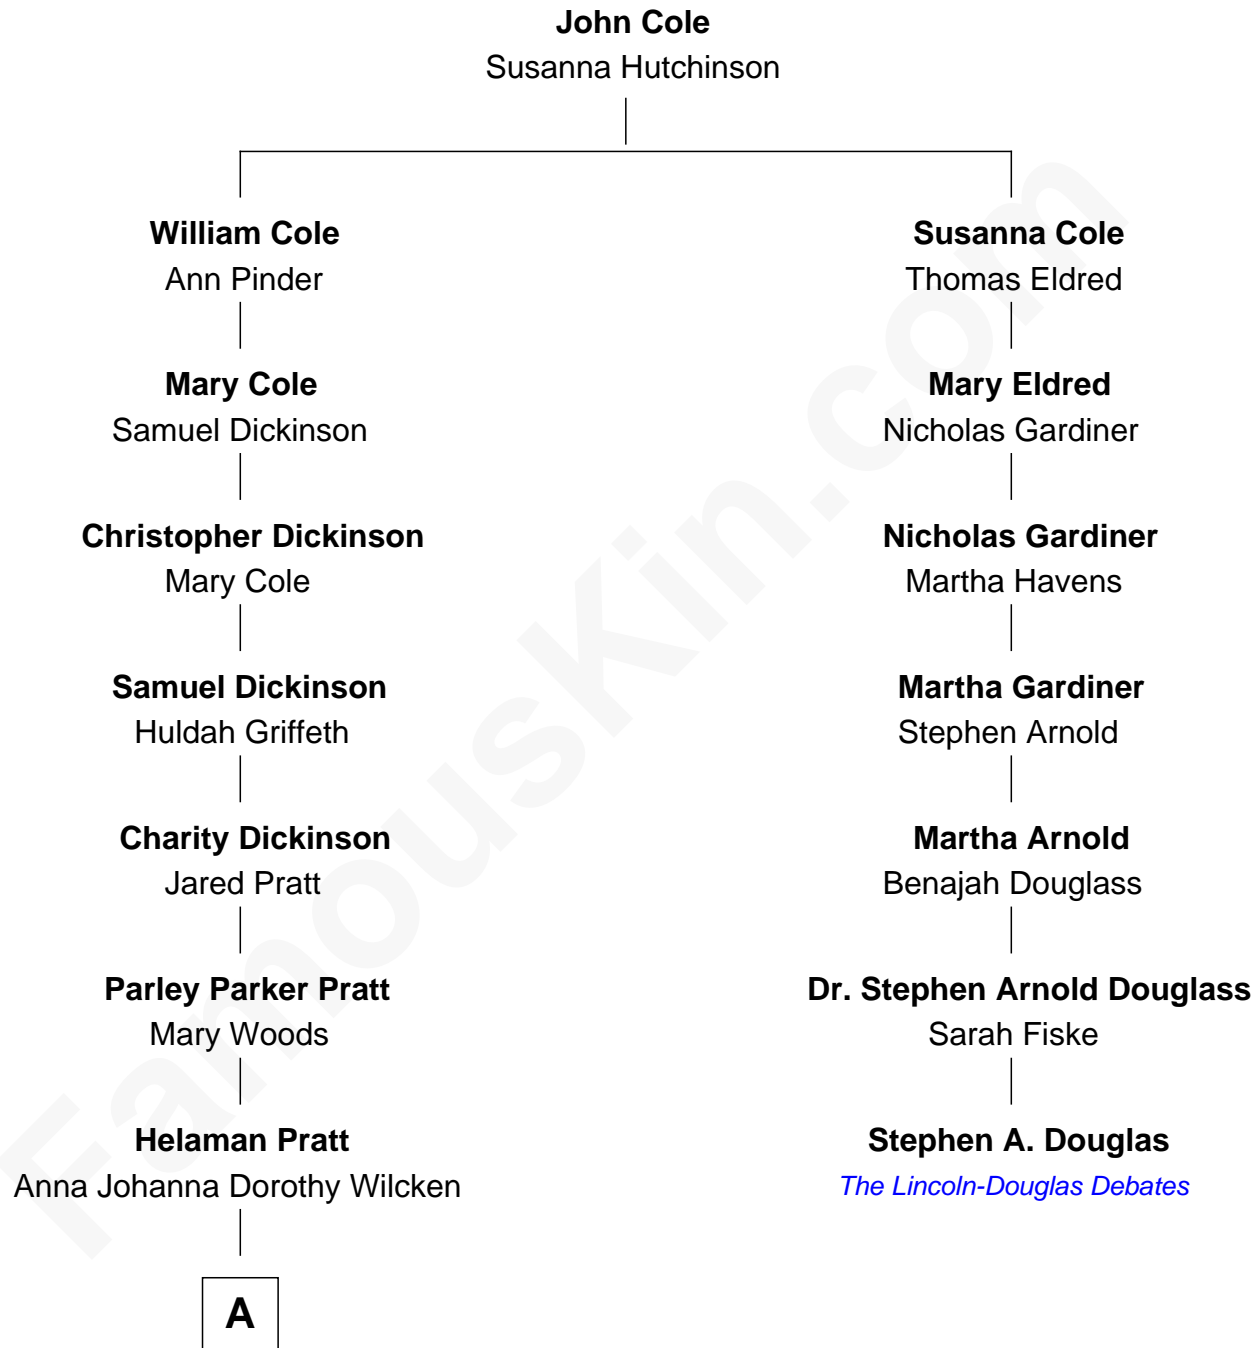

FamousKin.com

Relationship Chart of

George Romney

43rd Governor of Michigan

6th cousin 2 times removed of

Stephen A. Douglas

Participated in Lincoln-Douglas Debates

A

Anna Amelia Pratt
Gaskell Samuel Romney

George Romney
43rd Governor of Michigan

FamousKin.com