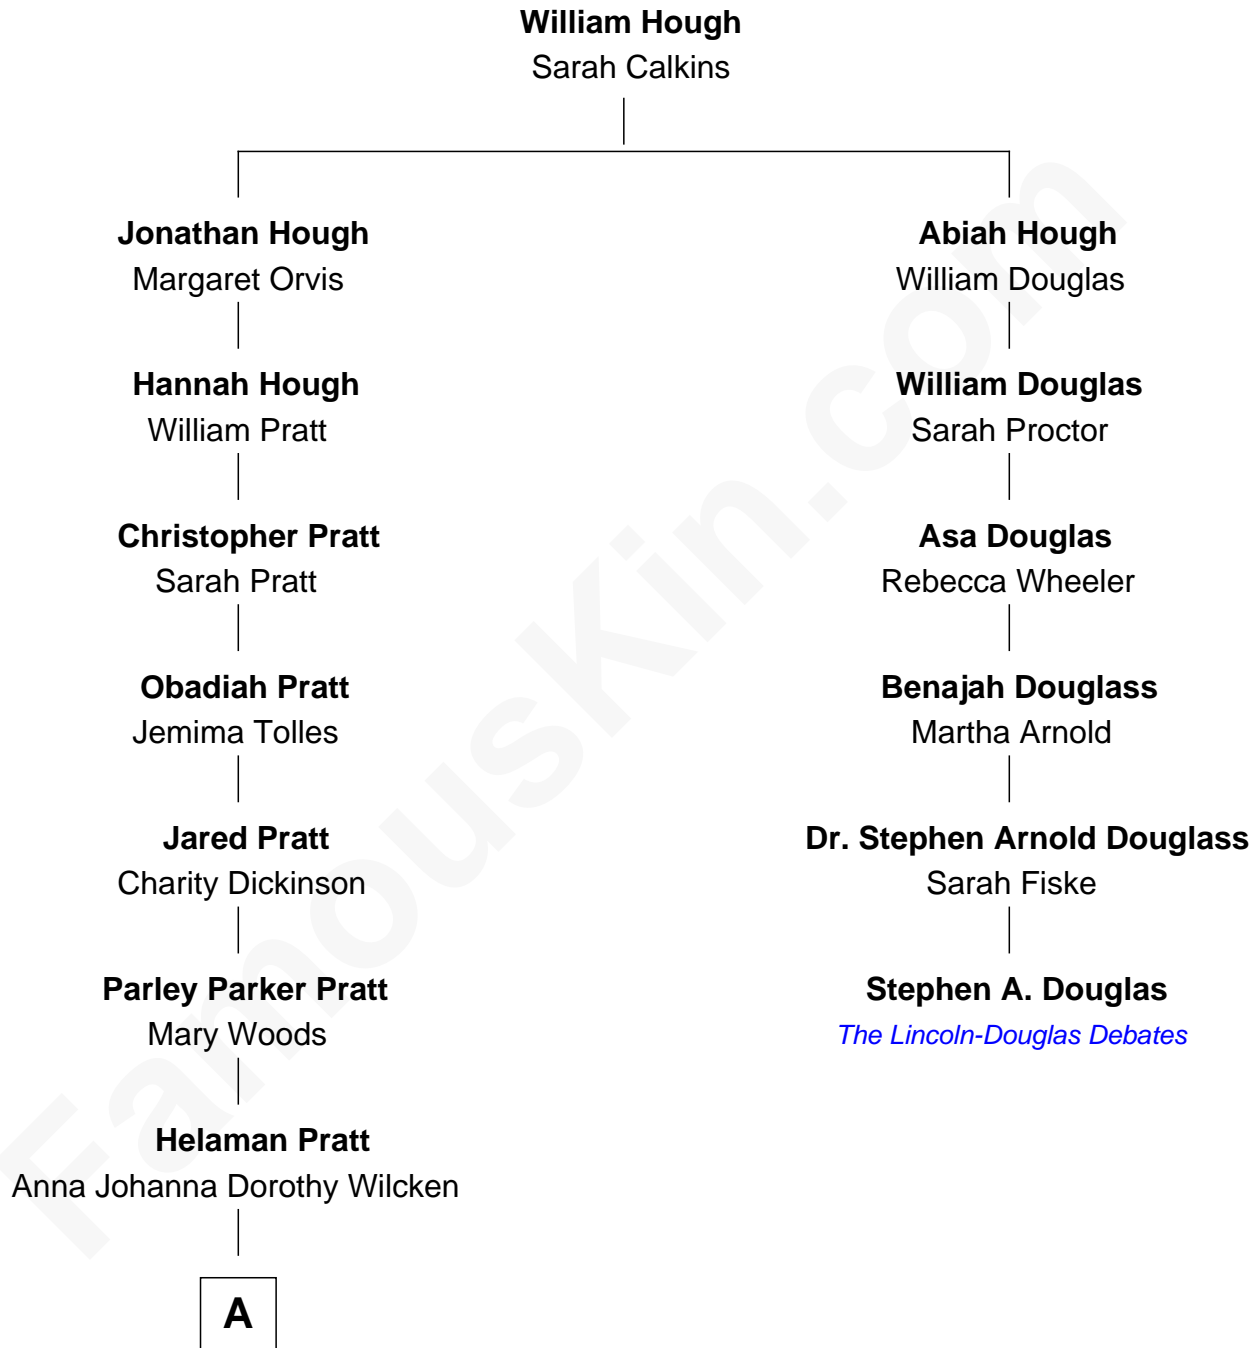

FamousKin.com Relationship Chart of

George Romney

43rd Governor of Michigan

5th cousin 3 times removed of

Stephen A. Douglas

Participated in Lincoln-Douglas Debates

A

—
Anna Amelia Pratt
Gaskell Samuel Romney

—
George Romney
43rd Governor of Michigan

FamousKin.com