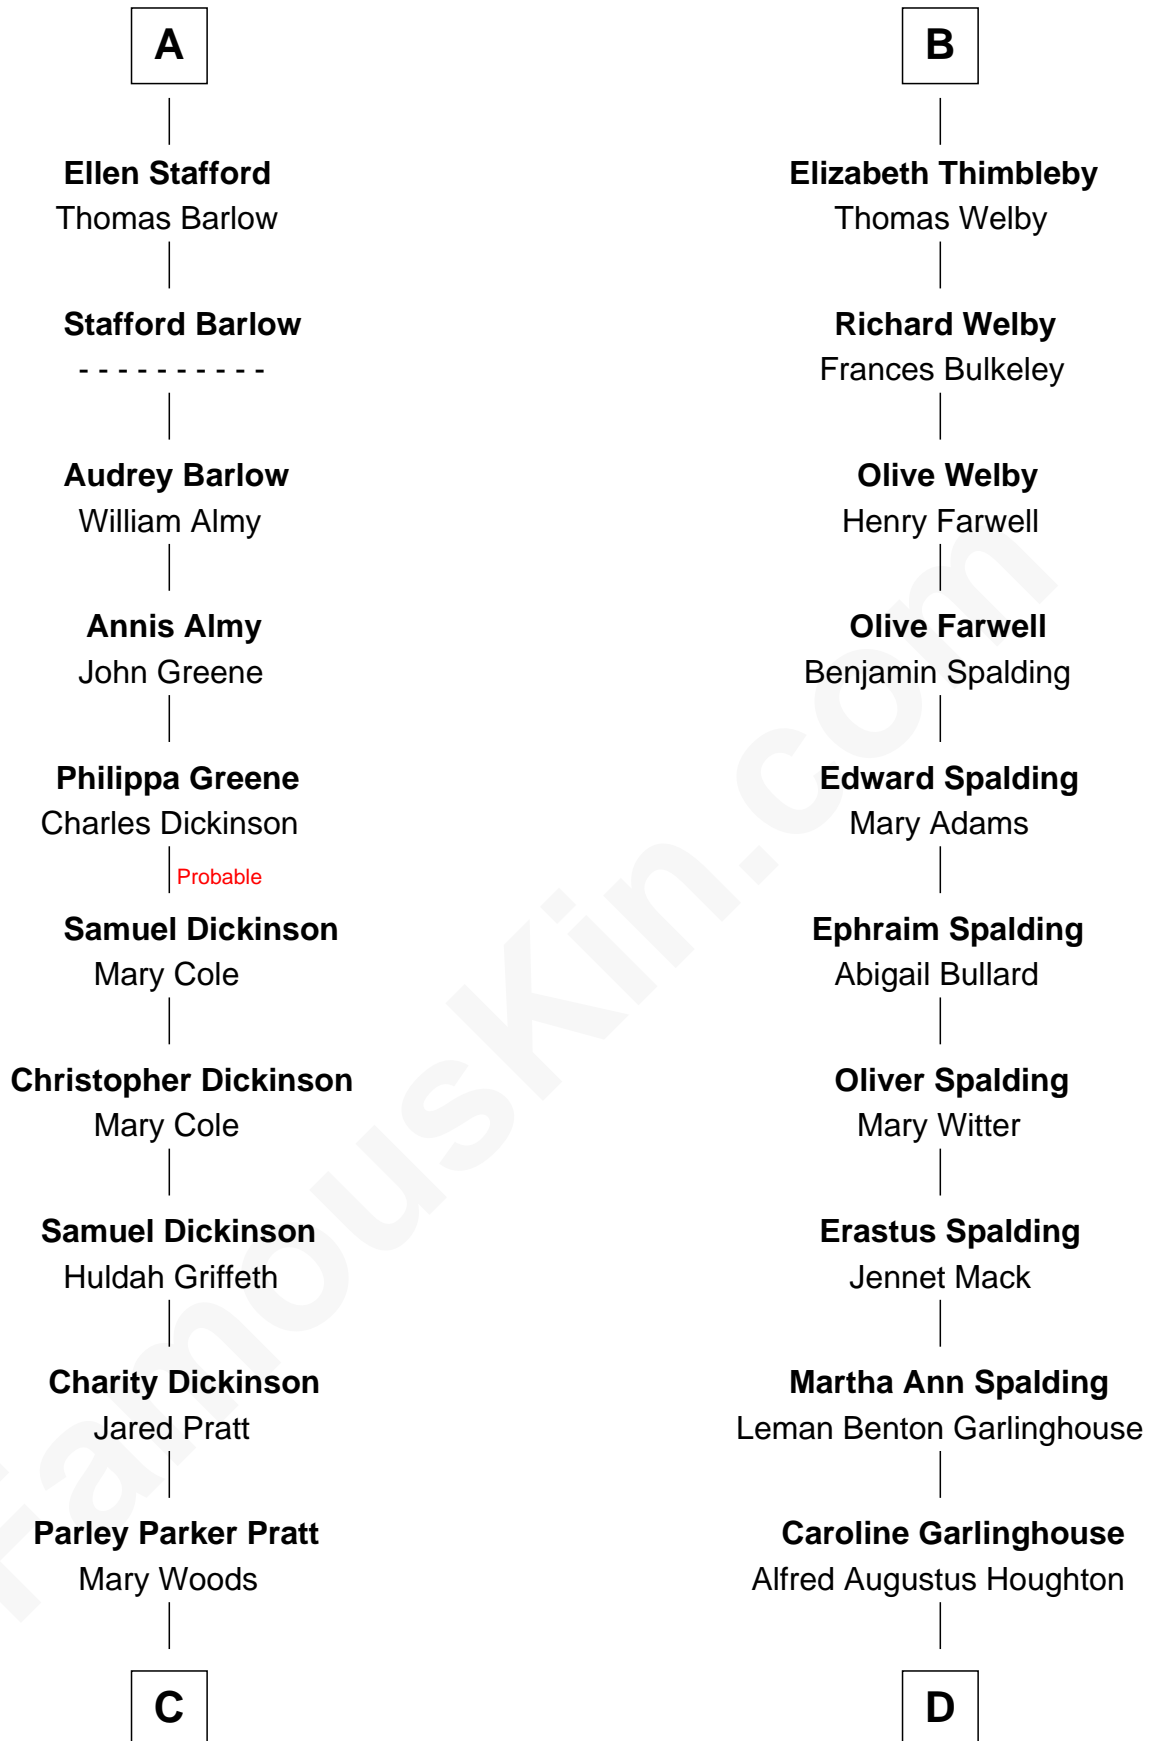

FamousKin.com Relationship Chart of

George Romney

43rd Governor of Michigan

18th cousin 1 time removed of

Katharine Hepburn

Movie Actress

Ralph de Stafford

with wife
Katherine de Hastang

Beatrice de Stafford

Thomas de Ros

Margaret de Ros

Sir Reynold Grey

Margaret Grey

Sir William Bonville

Elizabeth Bonville

William Talboys

Sir Robert Talboys

Elizabeth Heron

Maud Talboys

Sir Robert Tyrwhit

Katharine Tyrwhit

Sir Richard Thimbleby

B

C

Helaman Pratt
Anna Johanna Dorothy Wilcken

Anna Amelia Pratt
Gaskell Samuel Romney

George Romney
43rd Governor of Michigan

D

Katharine Martha Houghton
Thomas Norval Hepburn

Katharine Hepburn
Movie Actress

FamousKin.com