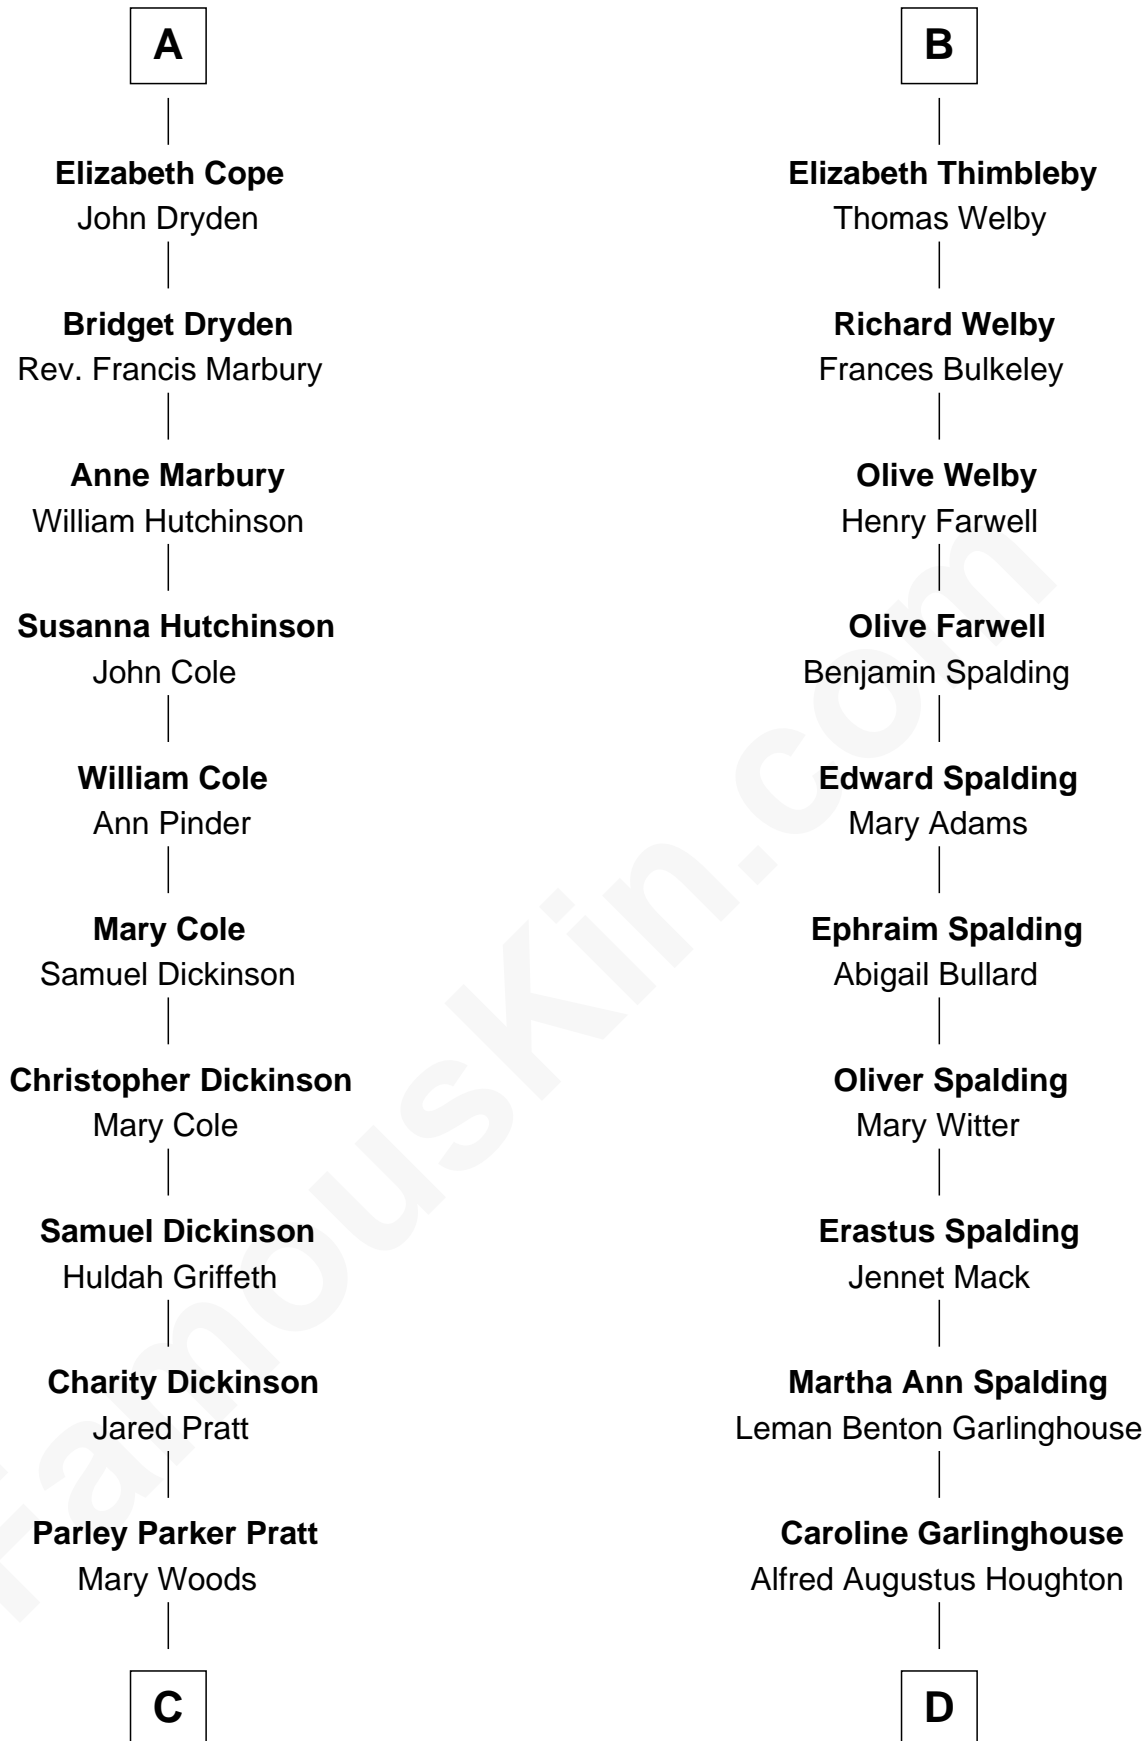

FamousKin.com Relationship Chart of

George Romney

43rd Governor of Michigan

18th cousin 1 time removed of

Katharine Hepburn

Movie Actress

Margaret de Audley

Ralph de Stafford

Thomas de Ros

Margaret de Ros

Sir Reynold Grey

Margaret Grey

Sir William Bonville

Elizabeth Bonville

William Talboys

Sir Robert Talboys

Elizabeth Heron

Maud Talboys

Sir Robert Tyrwhit

Katharine Tyrwhit

Sir Richard Thimbleby

B

C

Helaman Pratt
Anna Johanna Dorothy Wilcken

Anna Amelia Pratt
Gaskell Samuel Romney

George Romney
43rd Governor of Michigan

D

Katharine Martha Houghton
Thomas Norval Hepburn

Katharine Hepburn
Movie Actress

FamousKin.com