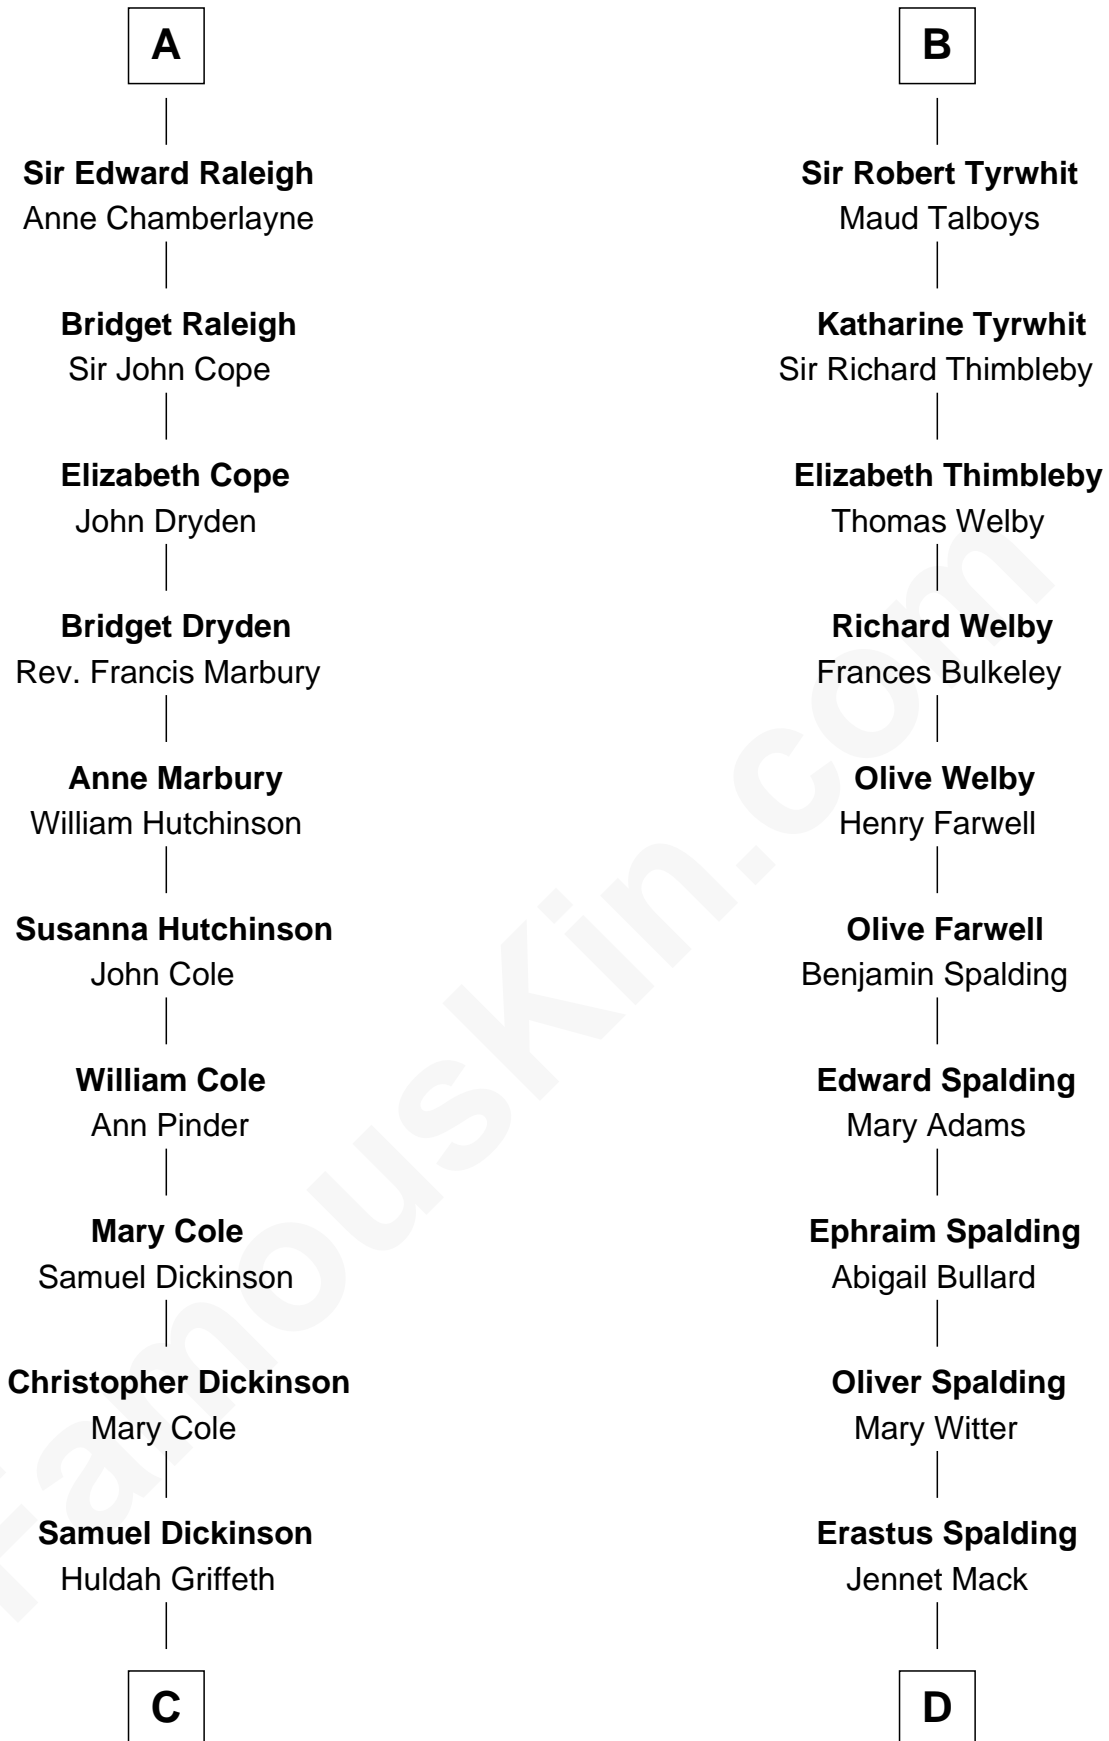

FamousKin.com Relationship Chart of

George Romney

43rd Governor of Michigan

20th cousin 1 time removed of

Katharine Hepburn

Movie Actress

Sir Hugh le Despencer

Isabella de Beauchamp

C

Charity Dickinson

Jared Pratt

Parley Parker Pratt

Mary Woods

Helaman Pratt

Anna Johanna Dorothy Wilcken

Anna Amelia Pratt

Gaskell Samuel Romney

George Romney

43rd Governor of Michigan

D

Martha Ann Spalding

Leman Benton Garlinghouse

Caroline Garlinghouse

Alfred Augustus Houghton