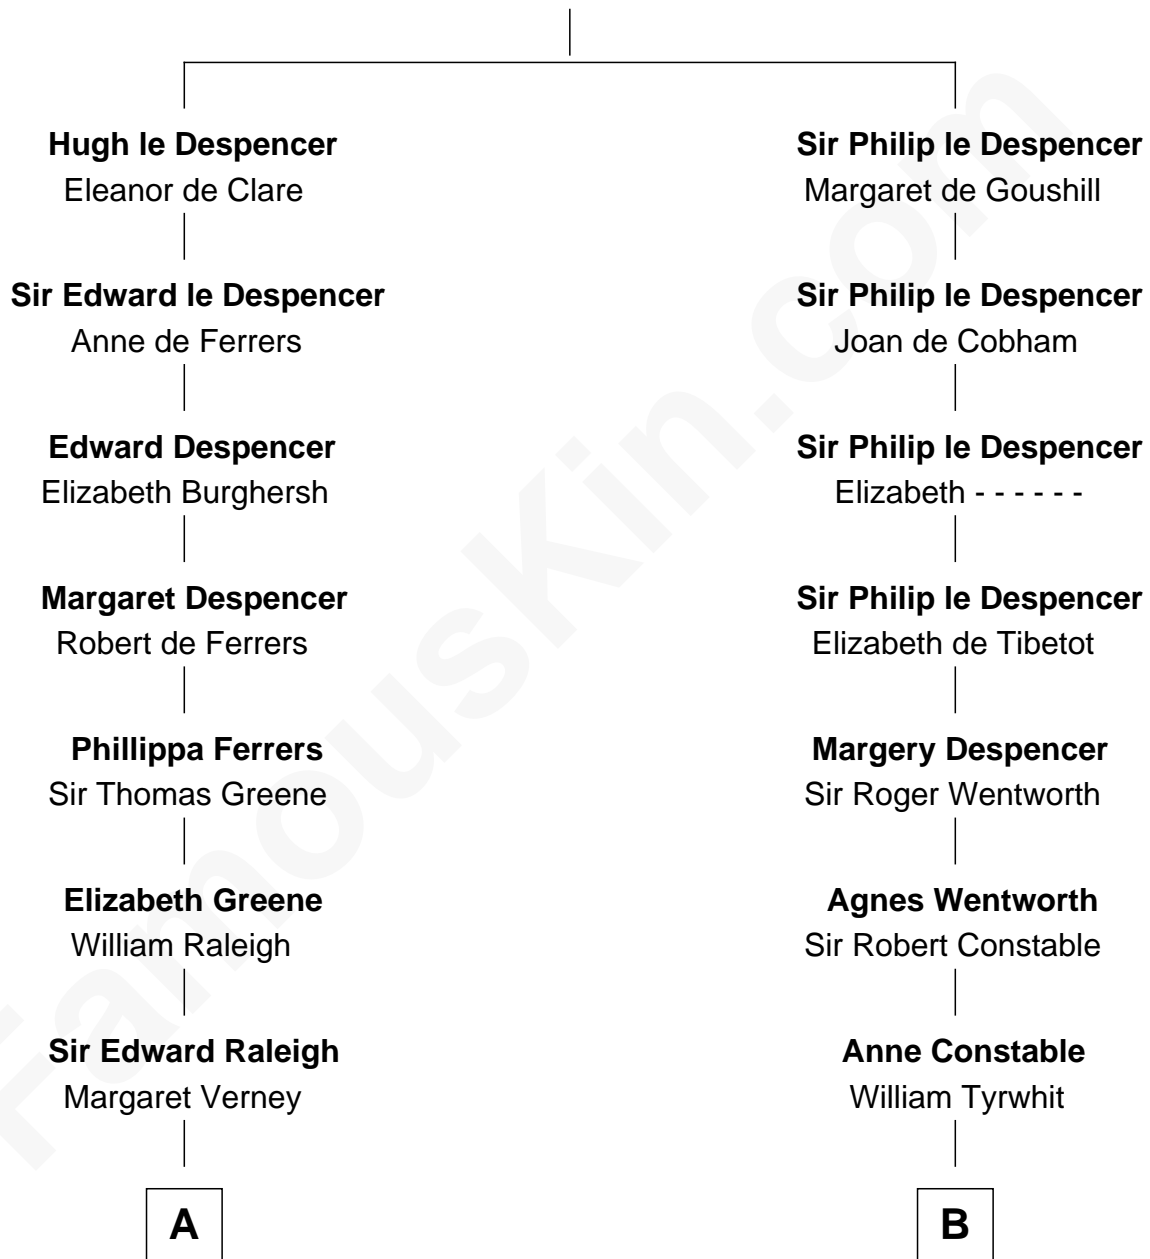

FamousKin.com Relationship Chart of

George Romney

43rd Governor of Michigan

20th cousin 1 time removed of

Katharine Hepburn

Movie Actress

Sir Hugh le Despencer

Isabella de Beauchamp

C

Charity Dickinson

Jared Pratt

Parley Parker Pratt

Mary Woods

Helaman Pratt

Anna Johanna Dorothy Wilcken

Anna Amelia Pratt

Gaskell Samuel Romney

George Romney

43rd Governor of Michigan

D

Martha Ann Spalding

Leman Benton Garlinghouse

Caroline Garlinghouse

Alfred Augustus Houghton