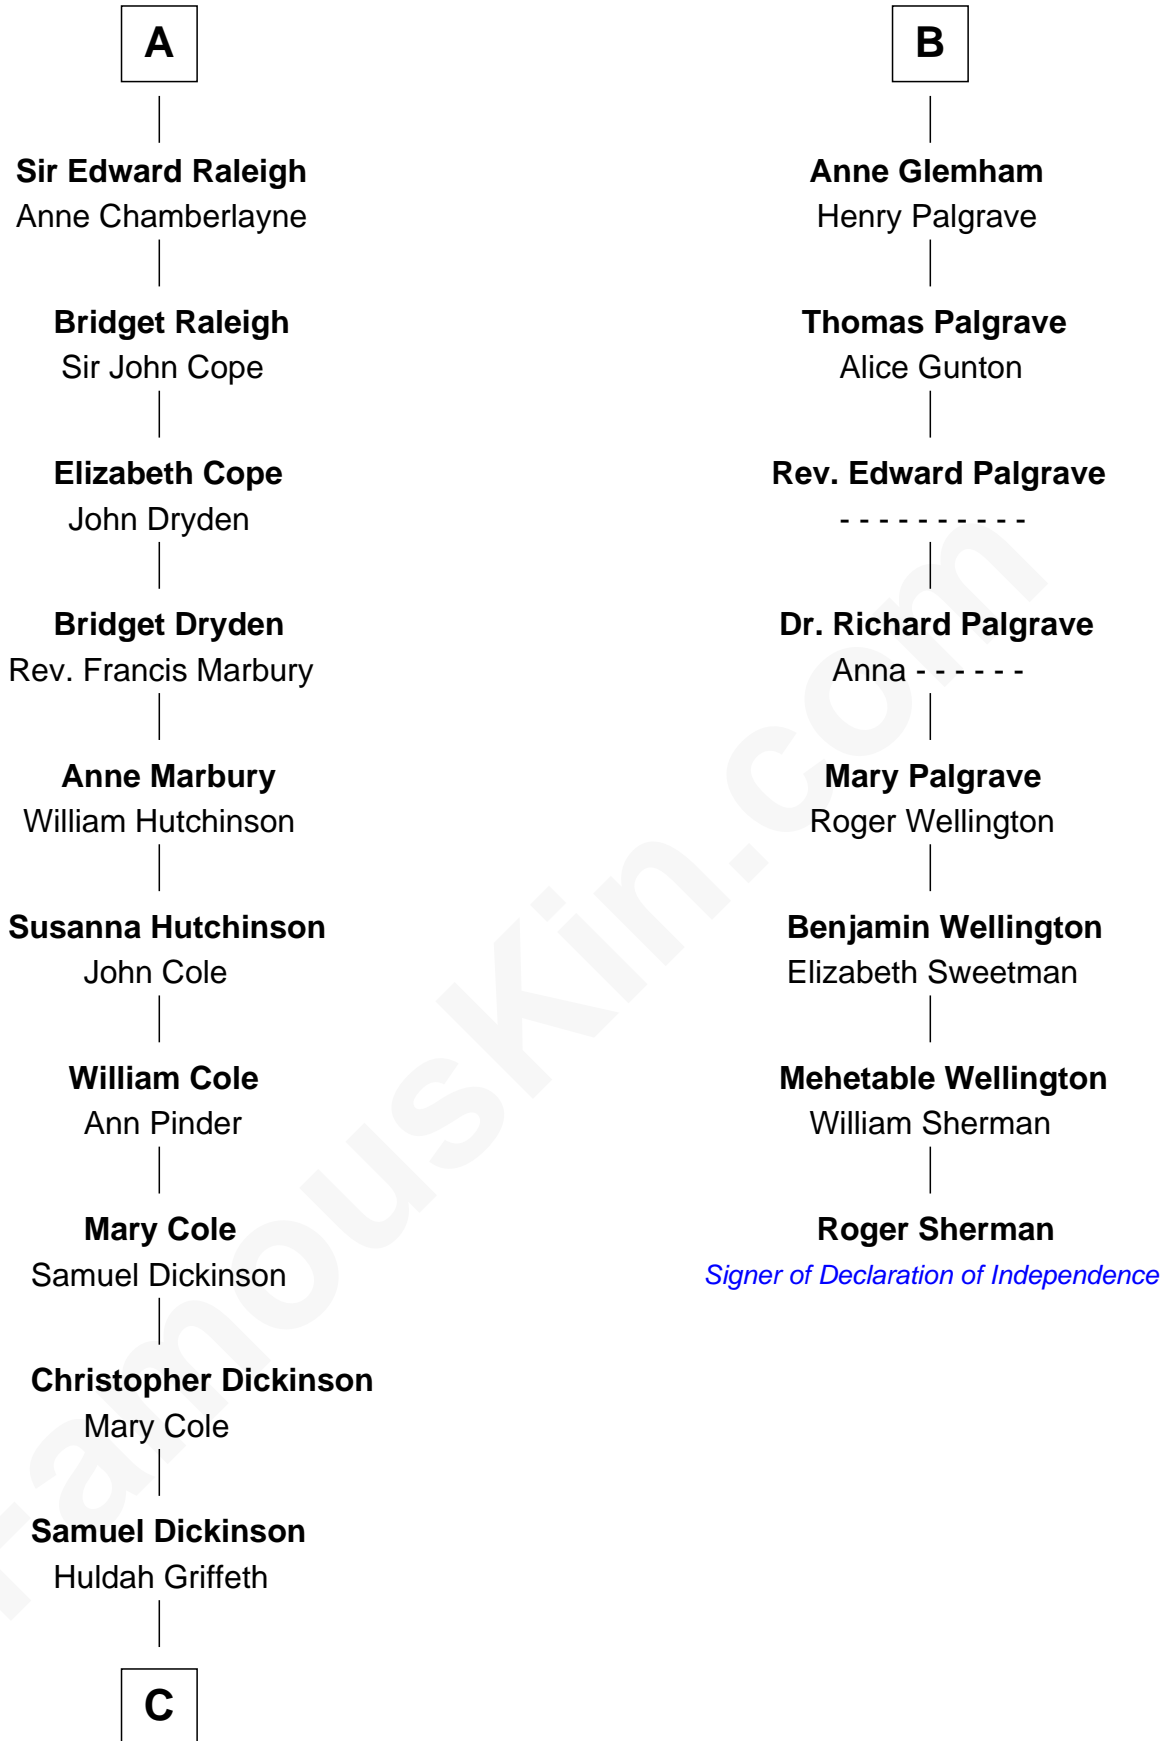

# FamousKin.com Relationship Chart of

**George Romney**

*43rd Governor of Michigan*

14th cousin 7 times removed of

**Roger Sherman**

*Signer of the Declaration of Independence*

**C**

Charity Dickinson

Jared Pratt

Parley Parker Pratt

Mary Woods

Helaman Pratt

Anna Johanna Dorothy Wilcken

Anna Amelia Pratt

Gaskell Samuel Romney

**George Romney**

*43rd Governor of Michigan*

FamousKin.com