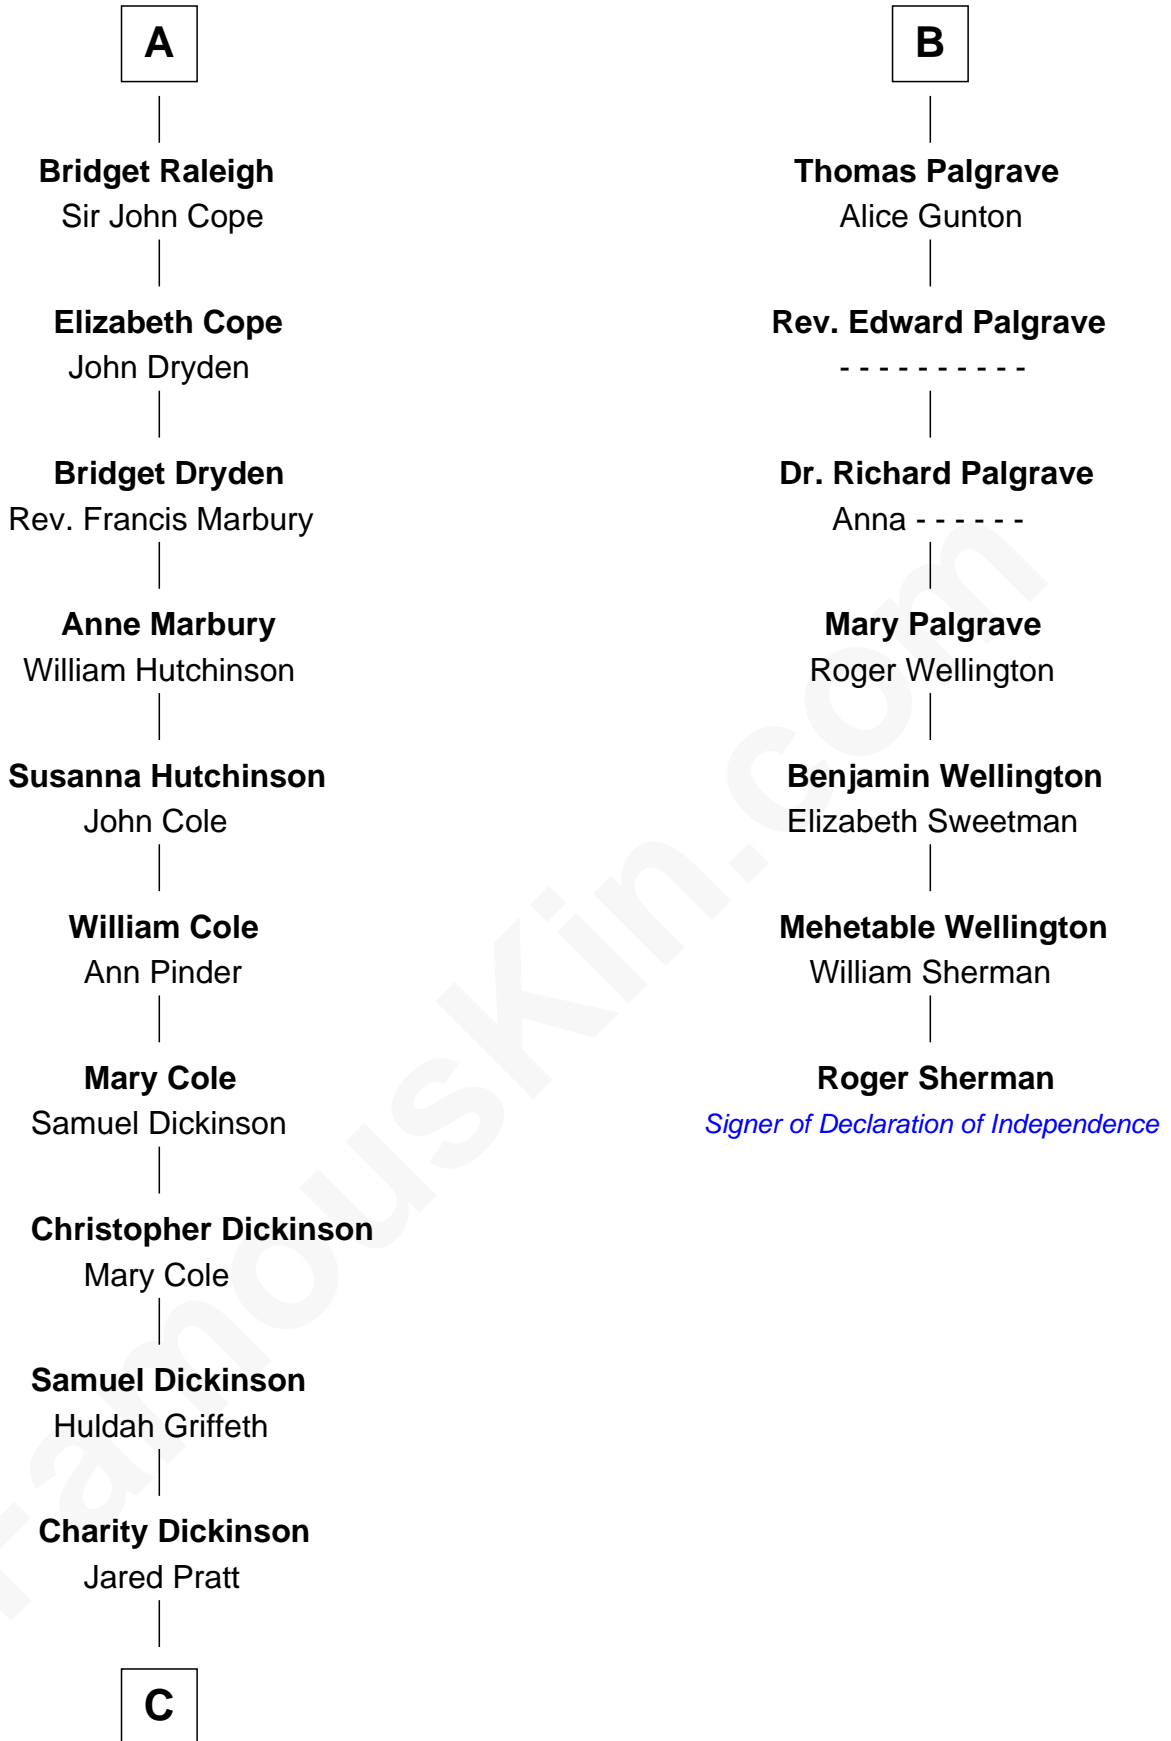

FamousKin.com Relationship Chart of

George Romney

43rd Governor of Michigan

13th cousin 7 times removed of

Roger Sherman

Signer of the Declaration of Independence

Edmund Fitzalan

Alice de Warenne

C

—
Parley Parker Pratt

Mary Woods

—
Helaman Pratt

Anna Johanna Dorothy Wilcken

—
Anna Amelia Pratt

Gaskell Samuel Romney

—
George Romney