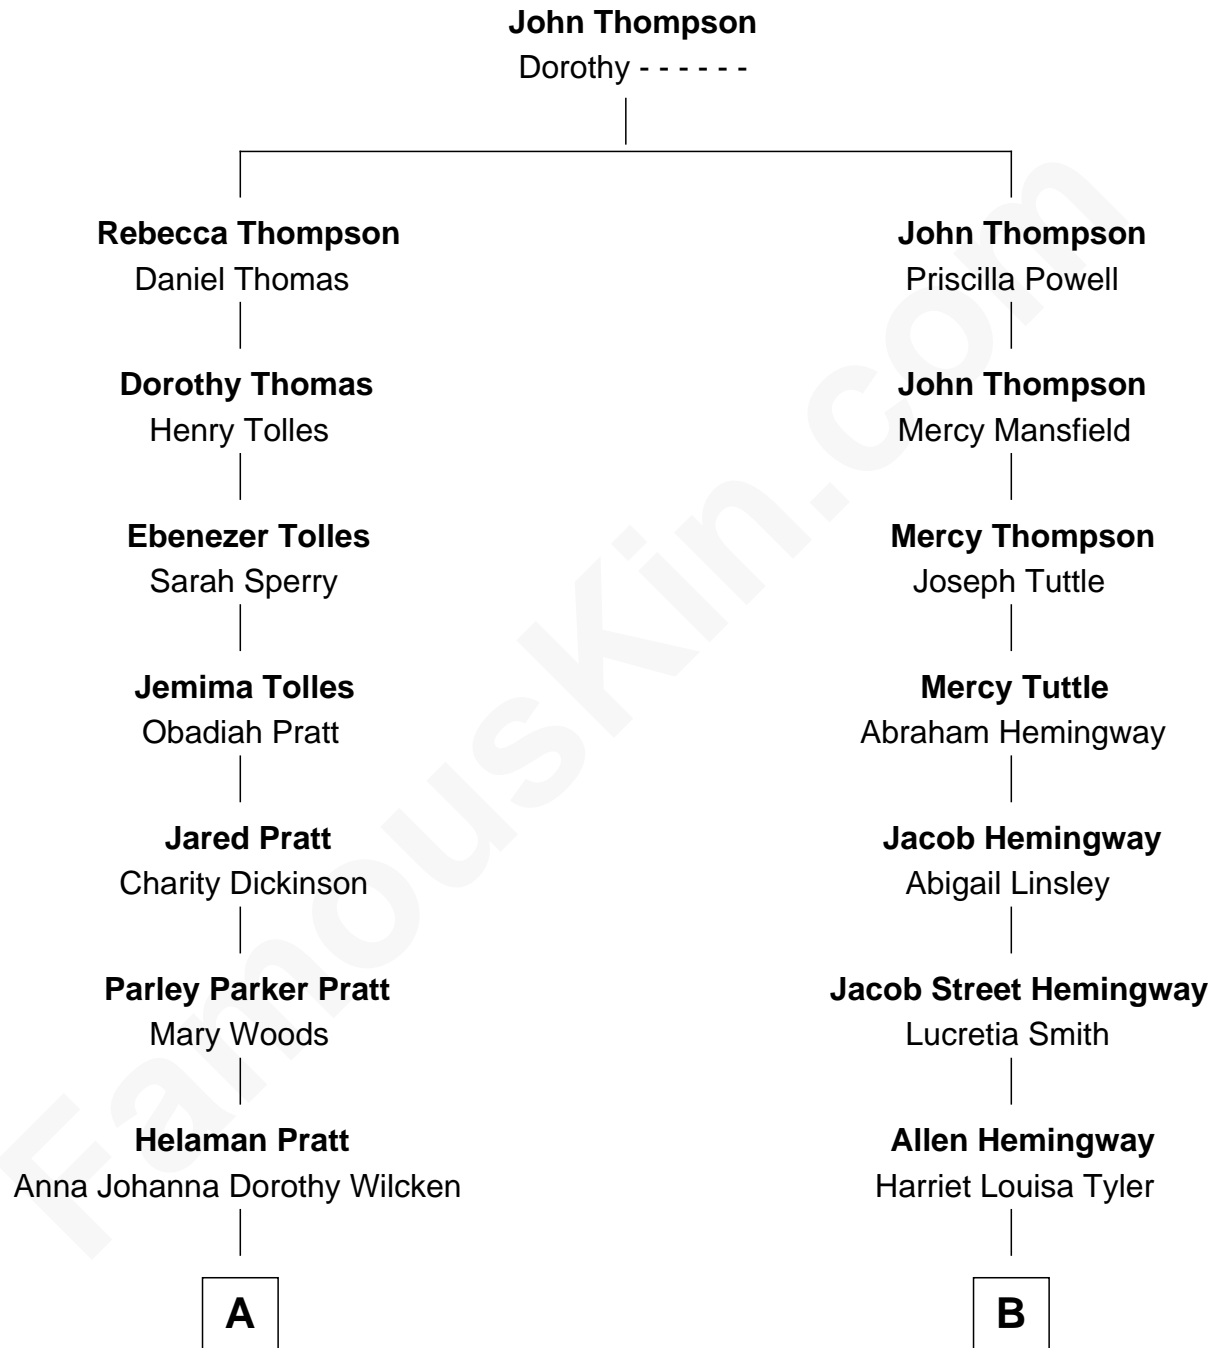

FamousKin.com Relationship Chart of

George Romney

43rd Governor of Michigan

8th cousin 1 time removed of

Ernest Hemingway

Author of The Sun Also Rises

A

Anna Amelia Pratt
Gaskell Samuel Romney

George Romney
43rd Governor of Michigan

B

Anson Tyler Hemingway
Adelaide Edmonds

Clarence Edmonds Hemingway
Grace H. Hall

Ernest Hemingway
Author of The Sun Also Rises

FamousKin.com