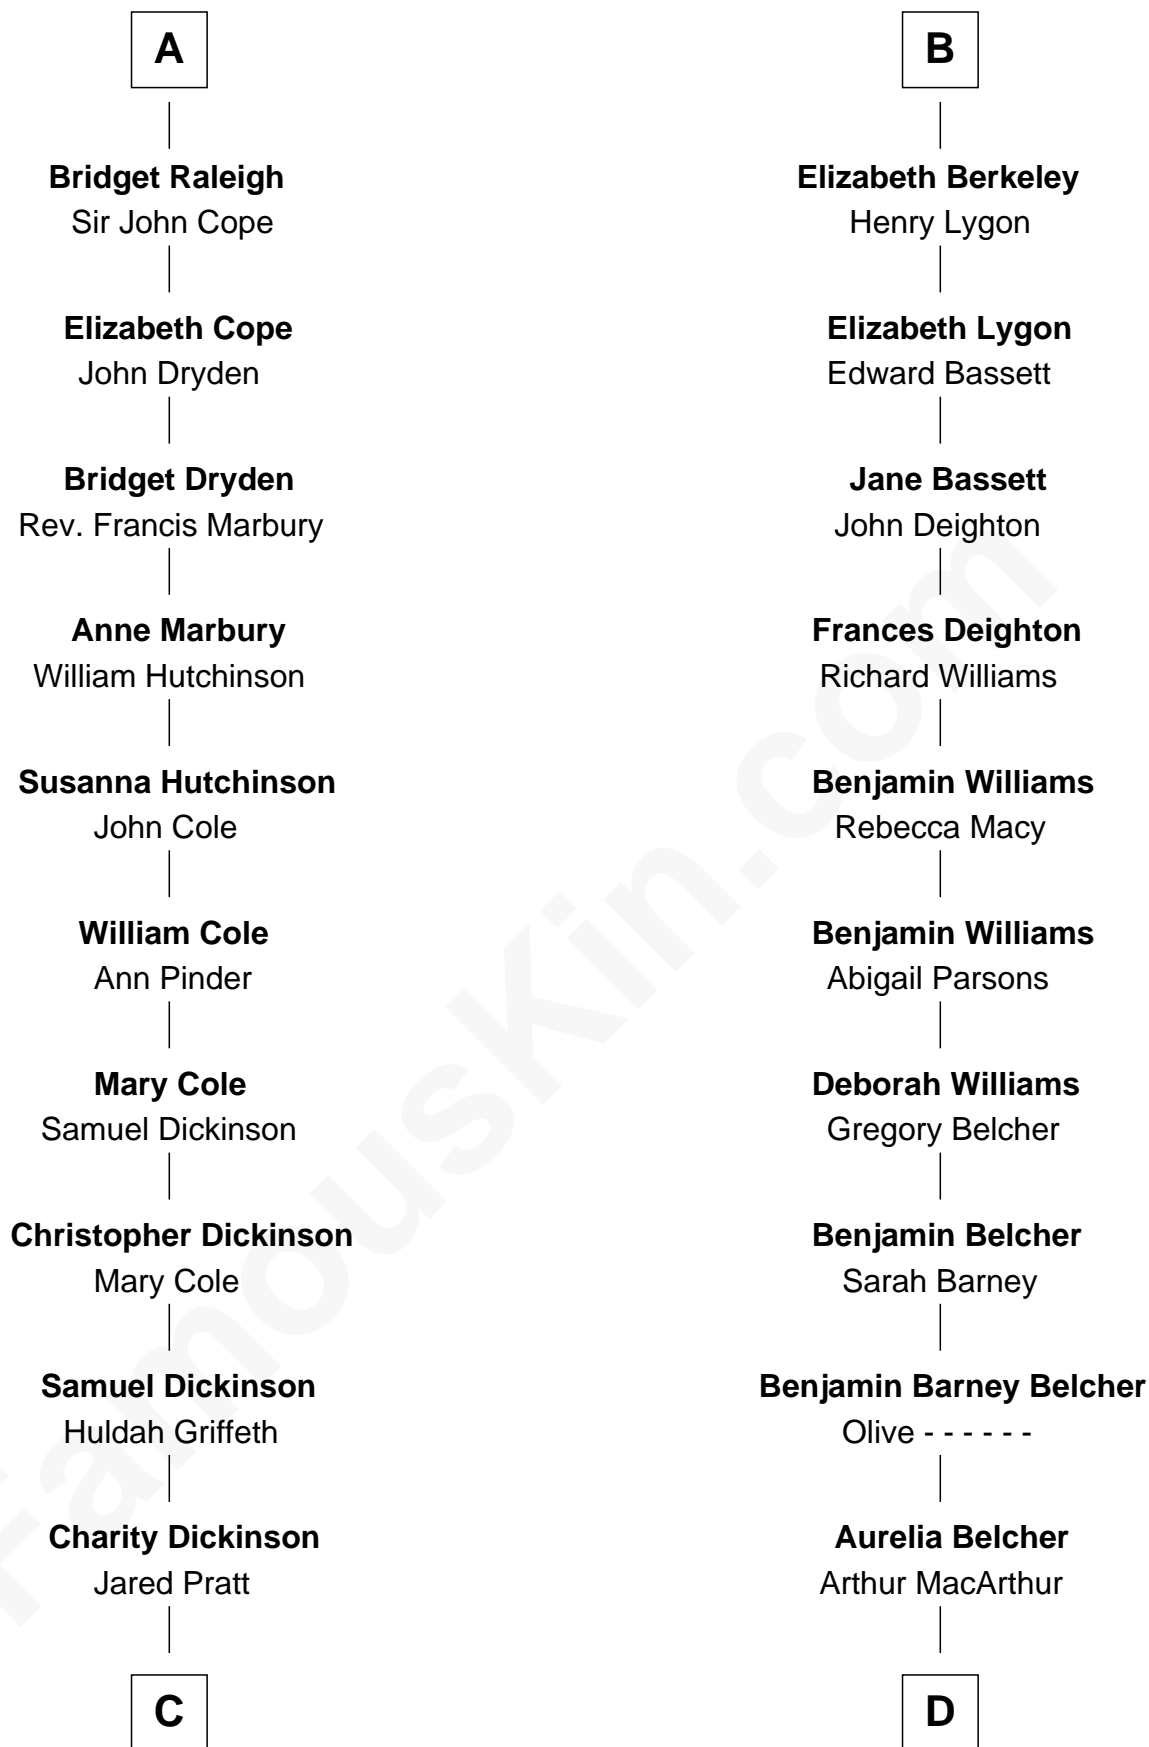

# FamousKin.com Relationship Chart of

**George Romney**

*43rd Governor of Michigan*

18th cousin 2 times removed of

**General Douglas MacArthur**

*U.S. Army - World War II*

**Edmund Fitzalan**

Alice de Warenne

**Elizabeth Greene**

William Raleigh

**Sir Edward Raleigh**

Margaret Verney

**Sir Edward Raleigh**

Anne Chamberlayne

**A**

**Richard Fitzalan**

Eleanor Plantagenet

**Sir Richard Fitzalan**

Elizabeth de Bohun

**Elizabeth Fitzalan**

Sir Thomas Mowbray

**Isabel Mowbray**

Sir James Berkeley

**Maurice Berkeley**

Isabel Mead

**Anne Berkeley**

Sir William Dennis

**Isabel Dennis**

Sir John Berkeley

**B**

FamousKin.com