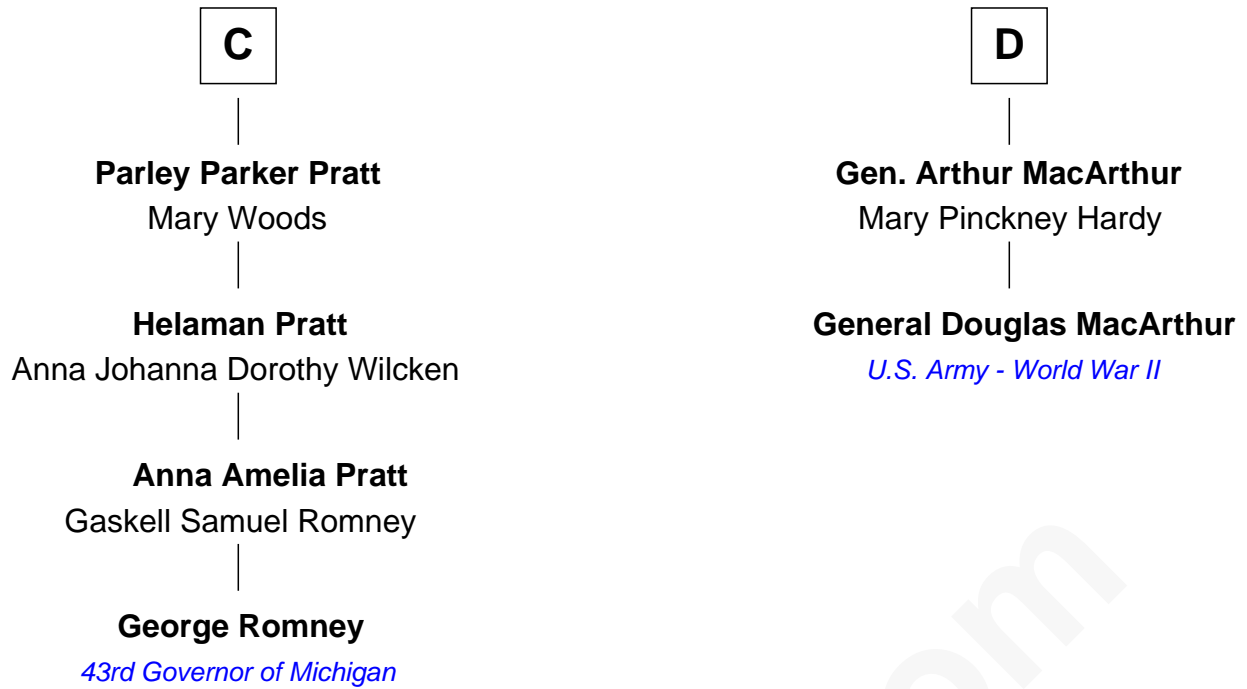

# FamousKin.com Relationship Chart of

**George Romney**

*43rd Governor of Michigan*

18th cousin 2 times removed of

**General Douglas MacArthur**

*U.S. Army - World War II*

**Edmund Fitzalan**

Alice de Warenne

**Elizabeth Greene**

William Raleigh

**Sir Edward Raleigh**

Margaret Verney

**Sir Edward Raleigh**

Anne Chamberlayne

**A**

**Richard Fitzalan**

Eleanor Plantagenet

**Sir Richard Fitzalan**

Elizabeth de Bohun

**Elizabeth Fitzalan**

Sir Thomas Mowbray

**Isabel Mowbray**

Sir James Berkeley

**Maurice Berkeley**

Isabel Mead

**Anne Berkeley**

Sir William Dennis

**Isabel Dennis**

Sir John Berkeley

**B**

FamousKin.com