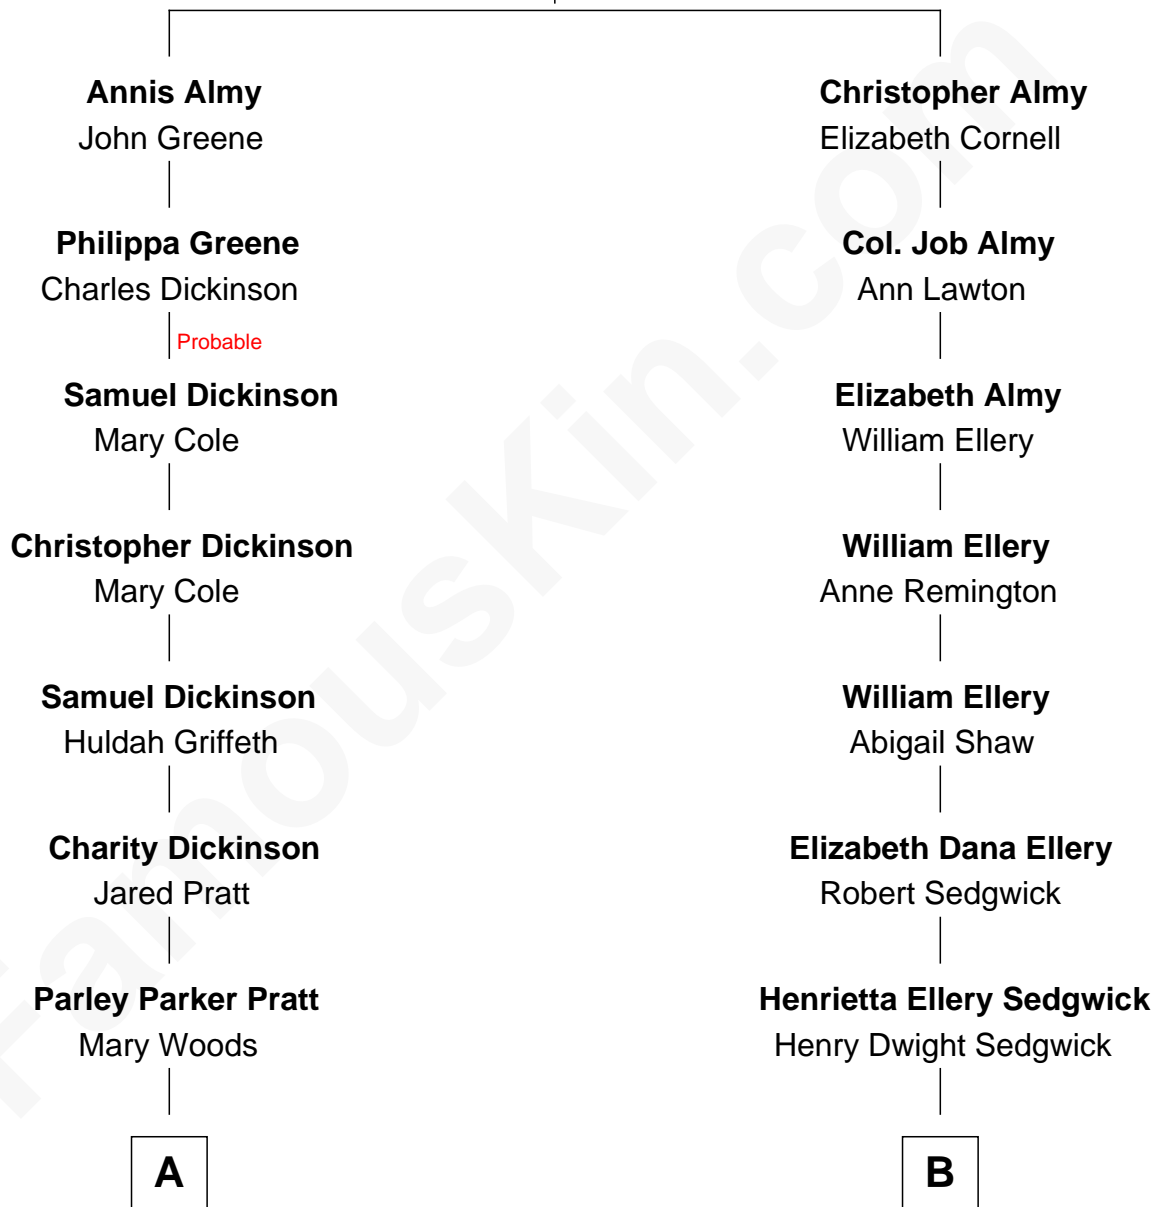

FamousKin.com Relationship Chart of

George Romney

43rd Governor of Michigan

9th cousin 1 time removed of

Kyra Sedgwick

TV and Movie Actress

William Almy
Audrey Barlow

A

Helaman Pratt
Anna Johanna Dorothy Wilcken

Anna Amelia Pratt
Gaskell Samuel Romney

George Romney
43rd Governor of Michigan

B

Henry Dwight Sedgwick
Sarah May Minturn

Robert Minturn Sedgwick
Helen Peabody

Henry Dwight Sedgwick
Patricia Ann Rosenwald