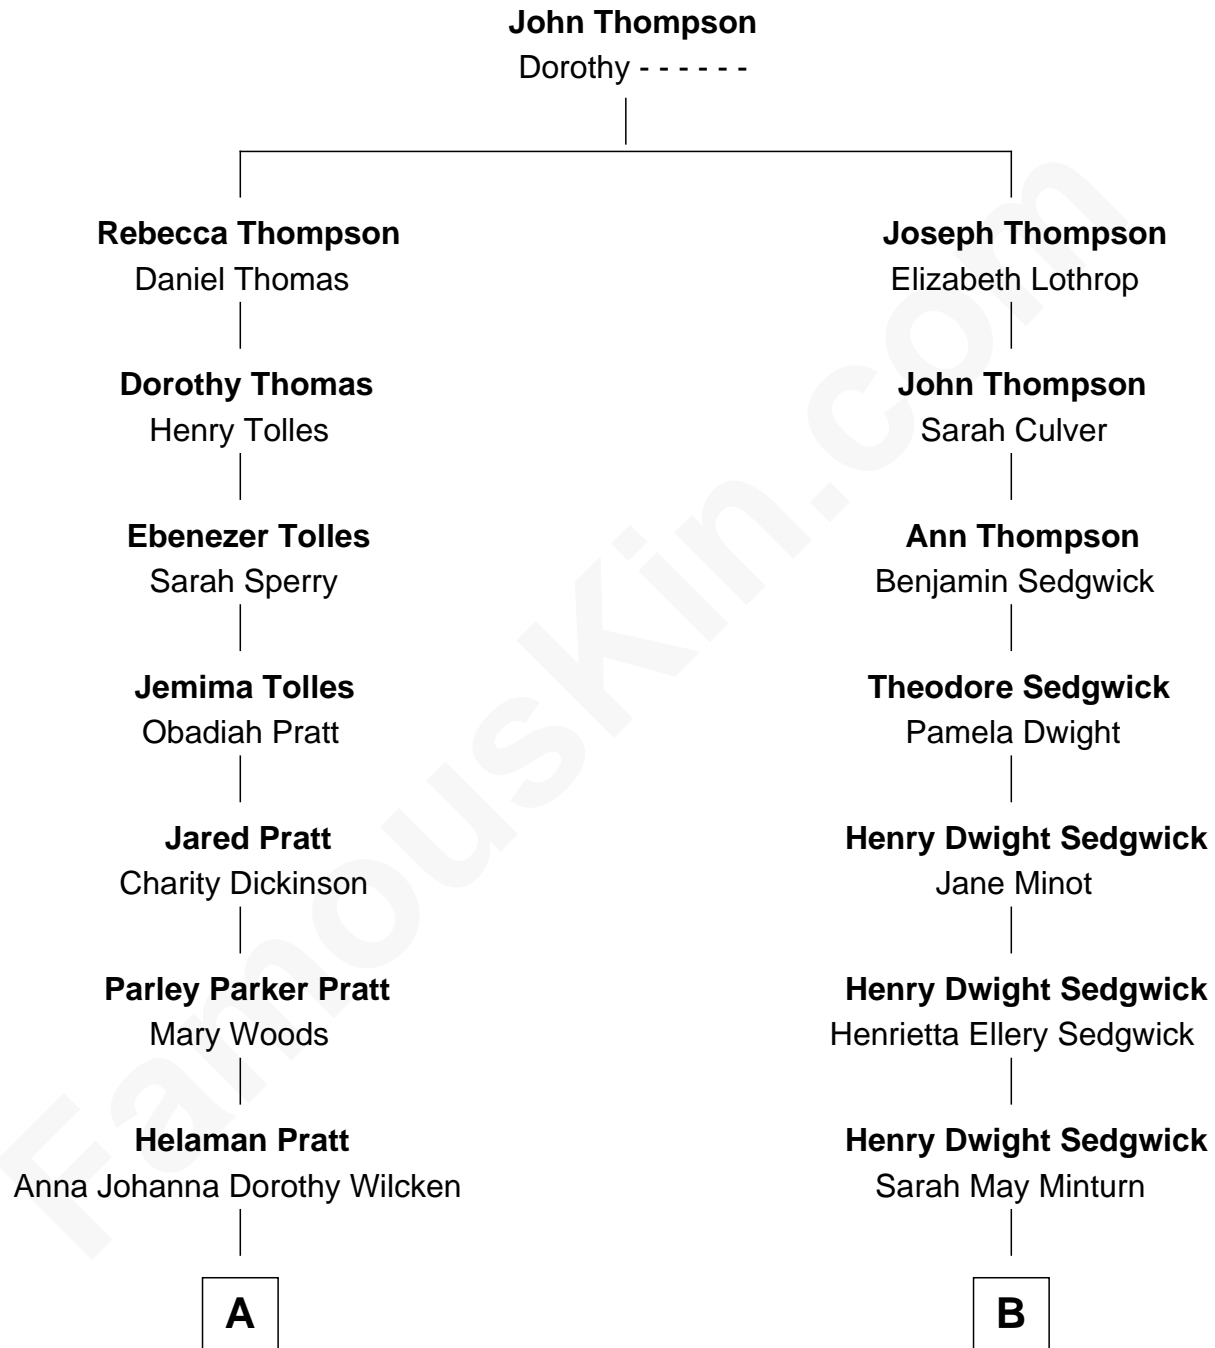

FamousKin.com Relationship Chart of

George Romney

43rd Governor of Michigan

8th cousin 1 time removed of

Kyra Sedgwick

TV and Movie Actress

A

Anna Amelia Pratt
Gaskell Samuel Romney

George Romney
43rd Governor of Michigan

B

Robert Minturn Sedgwick
Helen Peabody

Henry Dwight Sedgwick
Patricia Ann Rosenwald

Kyra Sedgwick
TV and Movie Actress

FamousKin.com