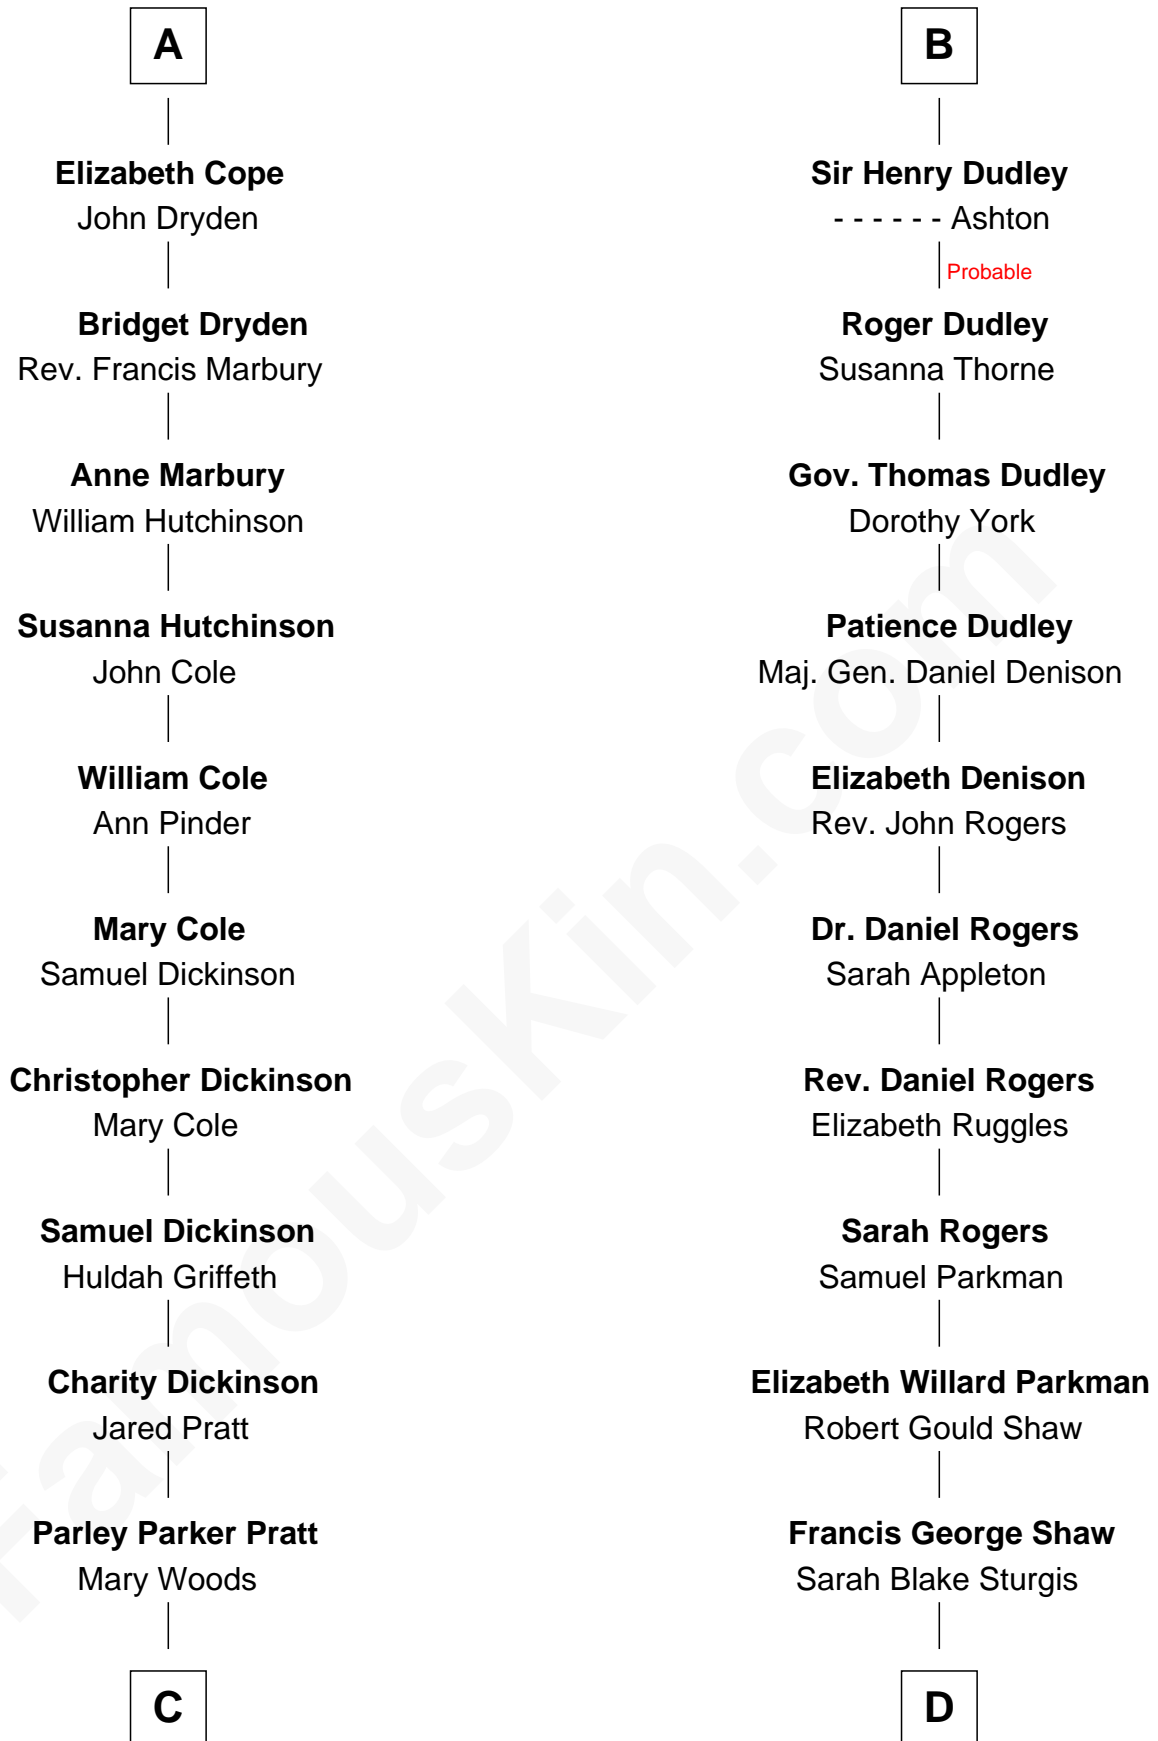

FamousKin.com Relationship Chart of

George Romney

43rd Governor of Michigan

19th cousin 2 times removed of

Kyra Sedgwick

TV and Movie Actress

Margaret de Audley

Ralph de Stafford

Thomas de Ros

Margaret de Ros

Sir Reynold Grey

Margaret Grey

Sir William Bonville

William Bonville

Elizabeth Harington

William Bonville

Katherine Neville

Cecily Bonville

Thomas Grey

Cecily Grey

Sir John Sutton

B

C

Helaman Pratt
Anna Johanna Dorothy Wilcken

Anna Amelia Pratt
Gaskell Samuel Romney

George Romney
43rd Governor of Michigan

D

Susanna Shaw
Robert Bowne Minturn

Sarah May Minturn
Henry Dwight Sedgwick

Robert Minturn Sedgwick
Helen Peabody

Henry Dwight Sedgwick
Patricia Ann Rosenwald