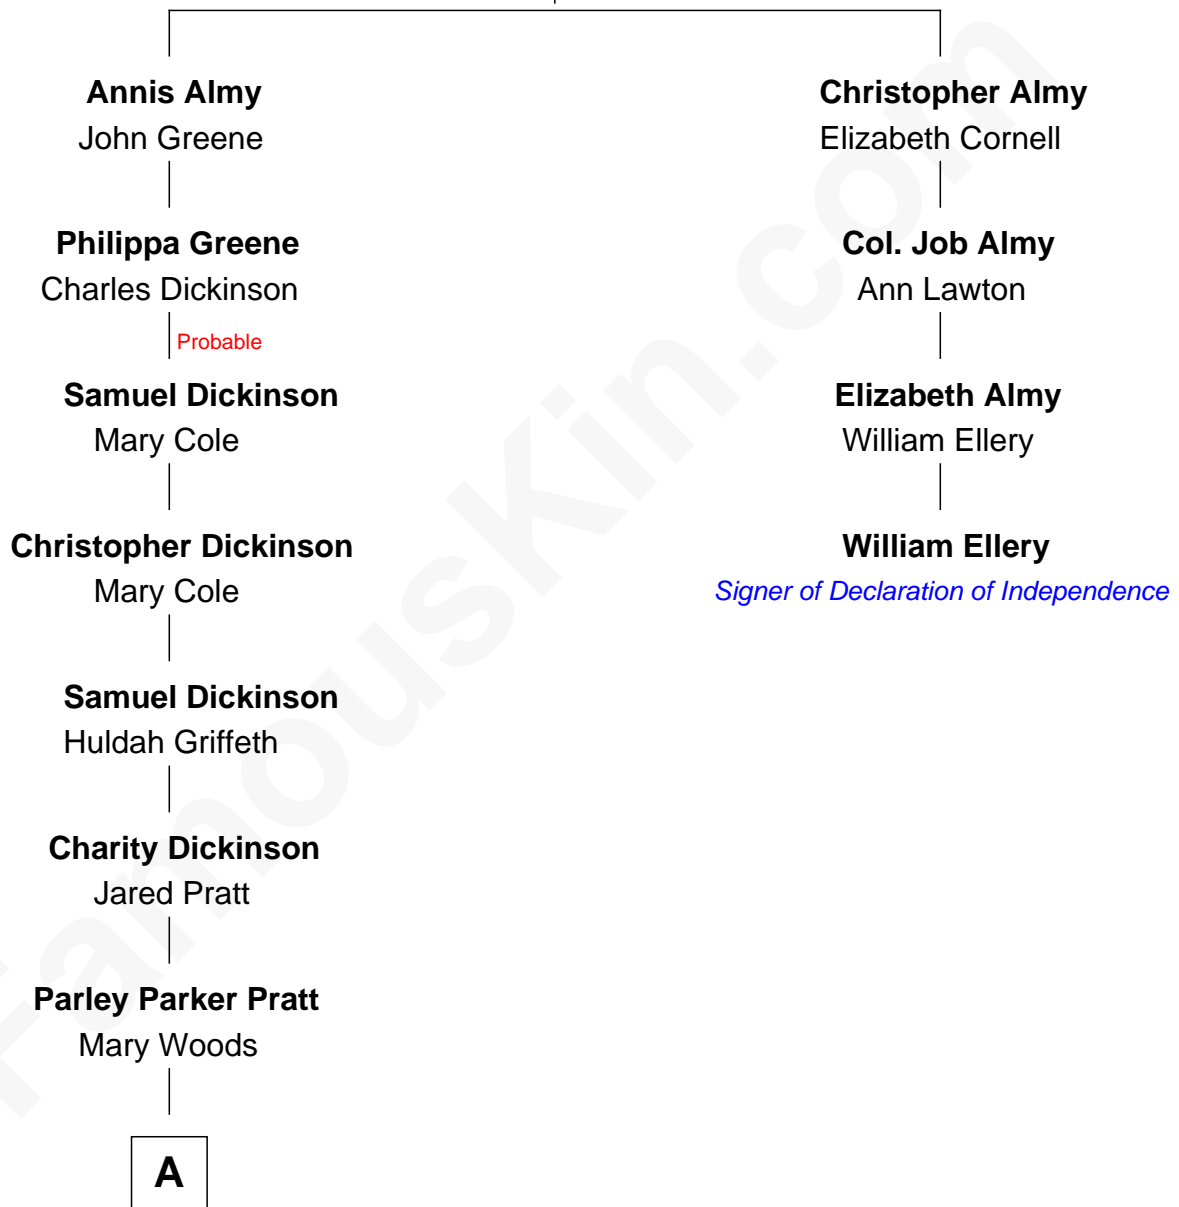

FamousKin.com Relationship Chart of

George Romney

43rd Governor of Michigan

3rd cousin 6 times removed of

William Ellery

Signer of the Declaration of Independence

William Almy
Audrey Barlow

A

—
Helaman Pratt
Anna Johanna Dorothy Wilcken

—
Anna Amelia Pratt
Gaskell Samuel Romney

—
George Romney
43rd Governor of Michigan

FamousKin.com