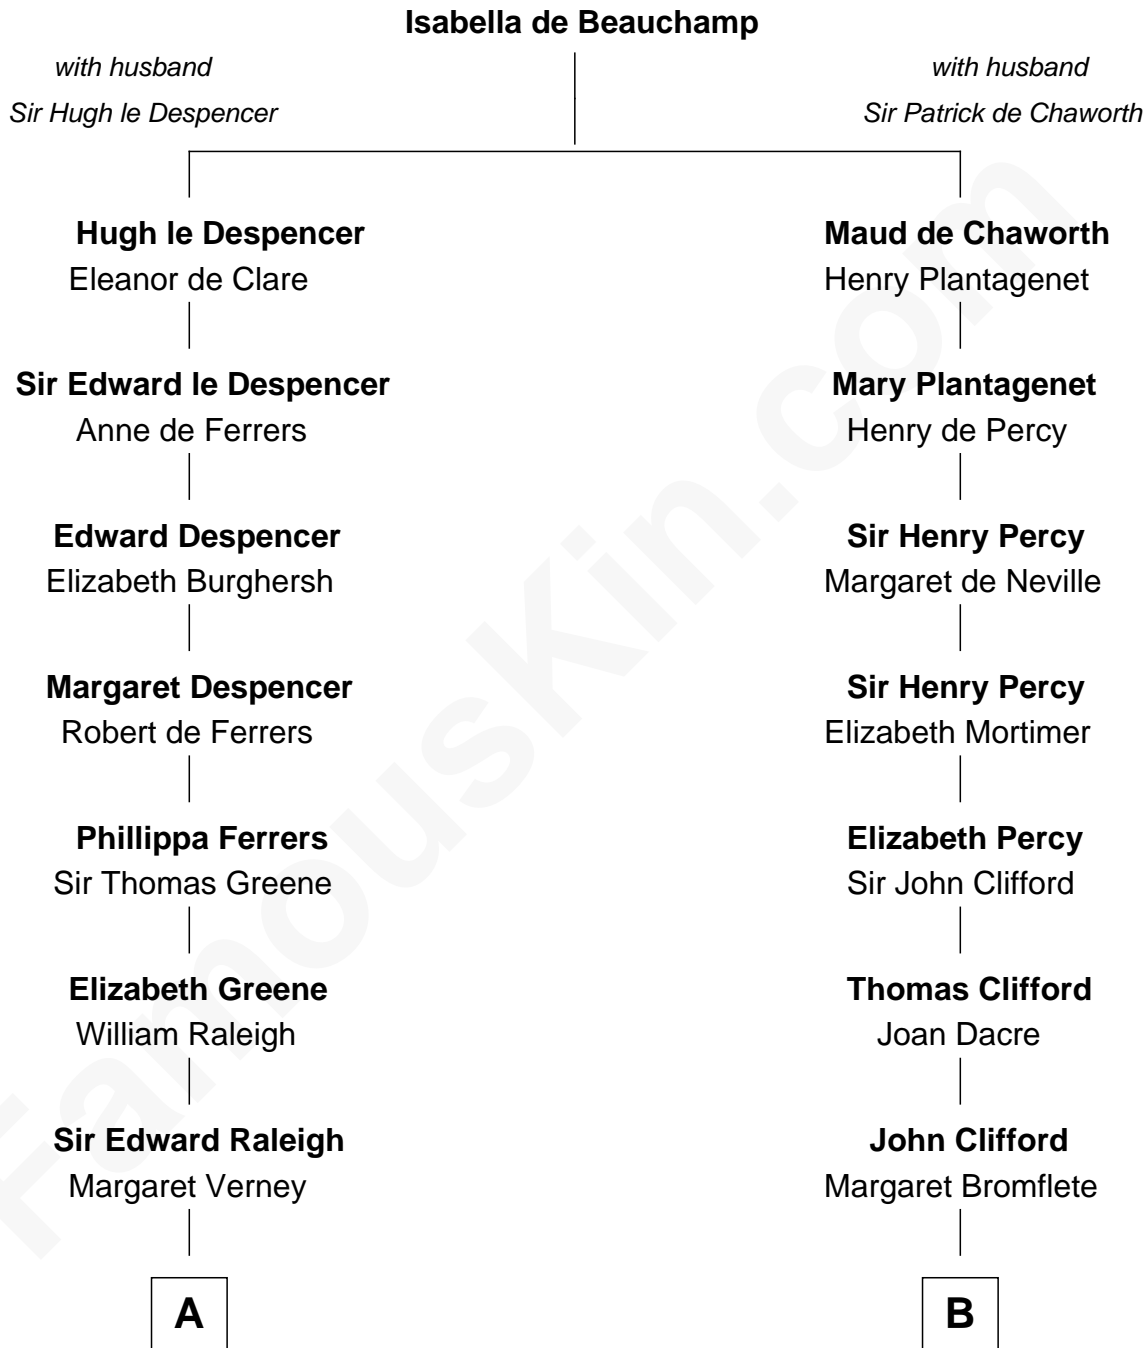

Fletcher Christian

Leader of the mutiny on the Bounty