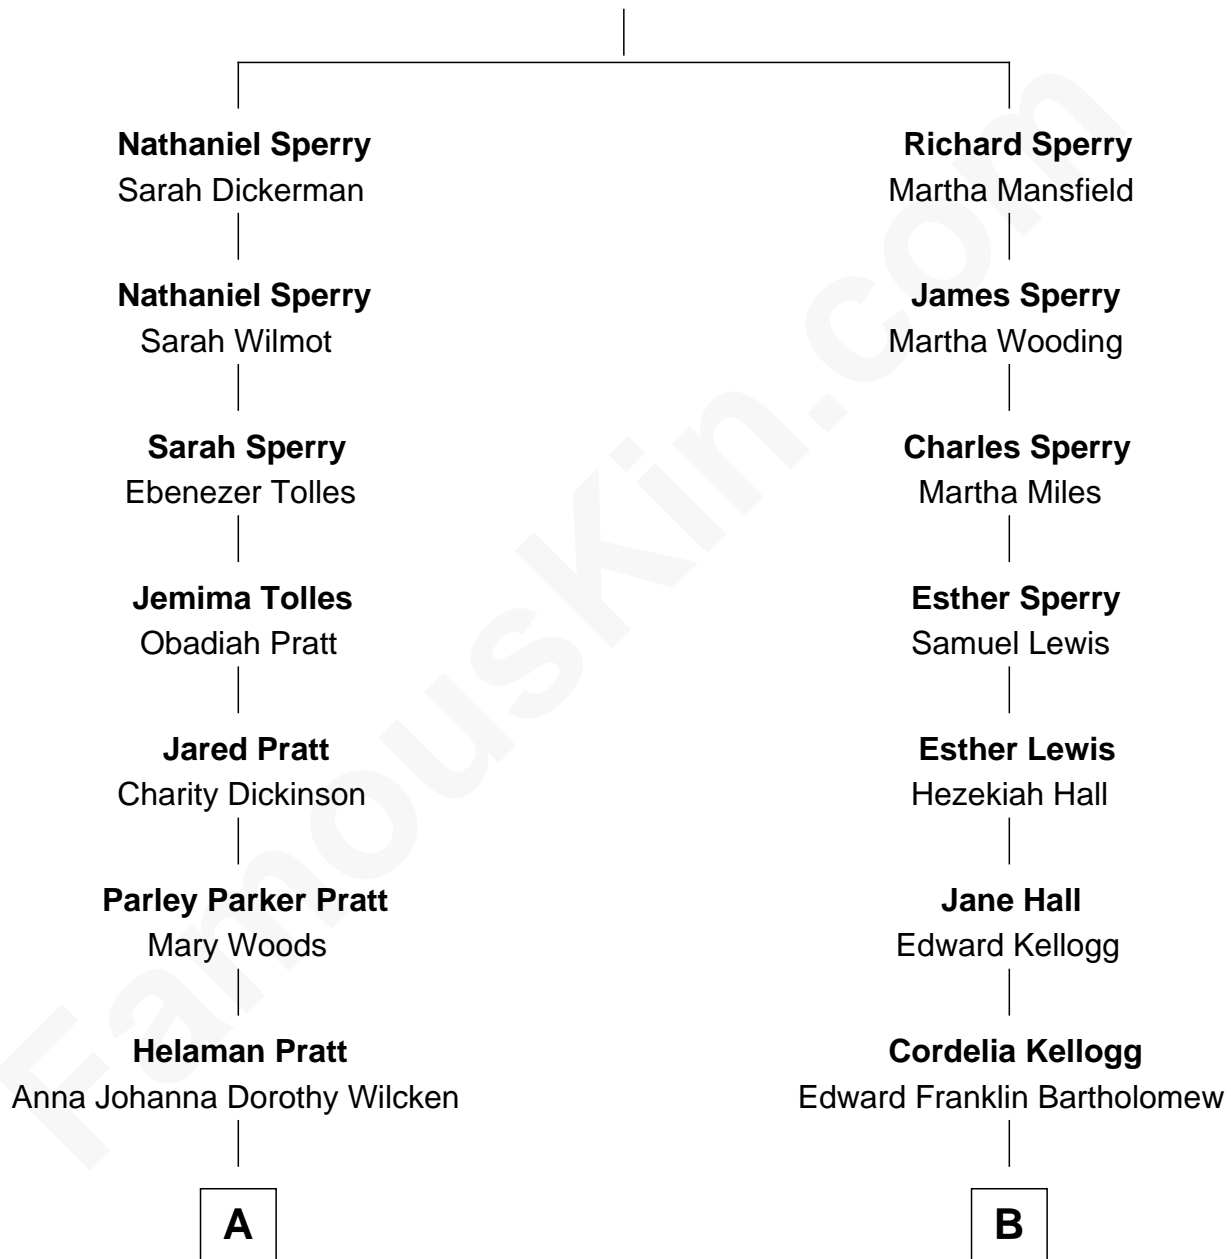

FamousKin.com Relationship Chart of

George Romney

43rd Governor of Michigan

8th cousin 2 times removed of

Clint Eastwood

TV & Film Actor and Director

Richard Sperry

Dennis - - - - -

A

Anna Amelia Pratt
Gaskell Samuel Romney

George Romney
43rd Governor of Michigan

B

Sophia Aurelia Bartholomew
Charles Claude Runner

Waldo Errol Runner
Virginia May McClanahan

Margaret Ruth Runner
Clinton Eastwood