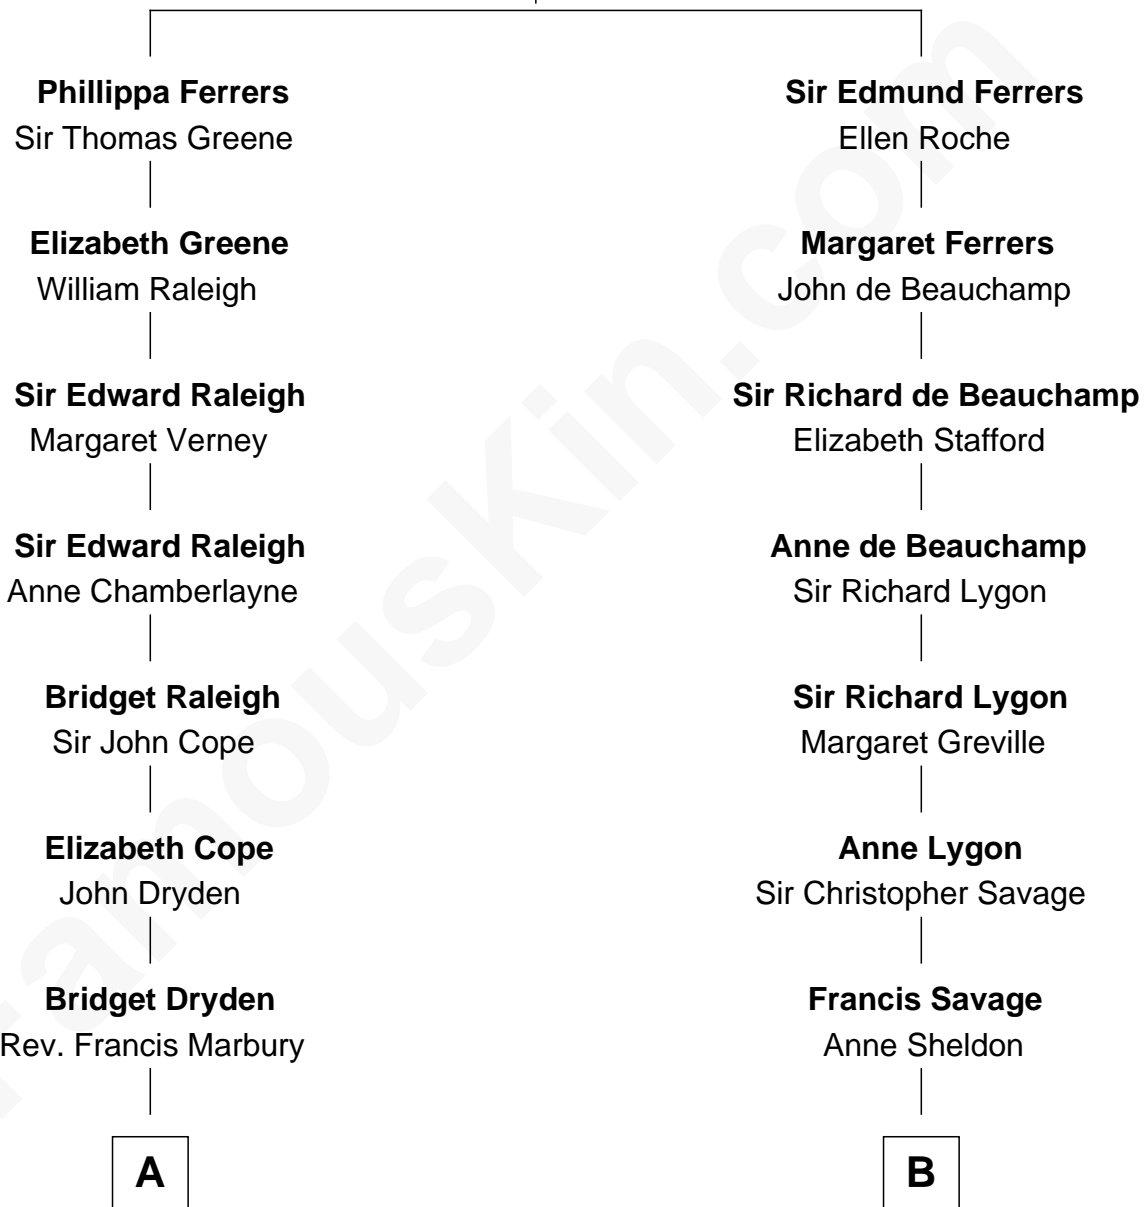

# FamousKin.com Relationship Chart of

**George Romney**

*43rd Governor of Michigan*

17th cousin 3 times removed of

**Parker Stevenson**

*TV and Movie Actor*

**Robert de Ferrers**  
Margaret Despencer

**C**

**Evelyn Taylor**

Eli Kirk Price

**Philip Price**

Sarah Meade Harrison

**Sarah Meade Price**

Richard Stevenson Parker

**Parker Stevenson**

*TV and Movie Actor*