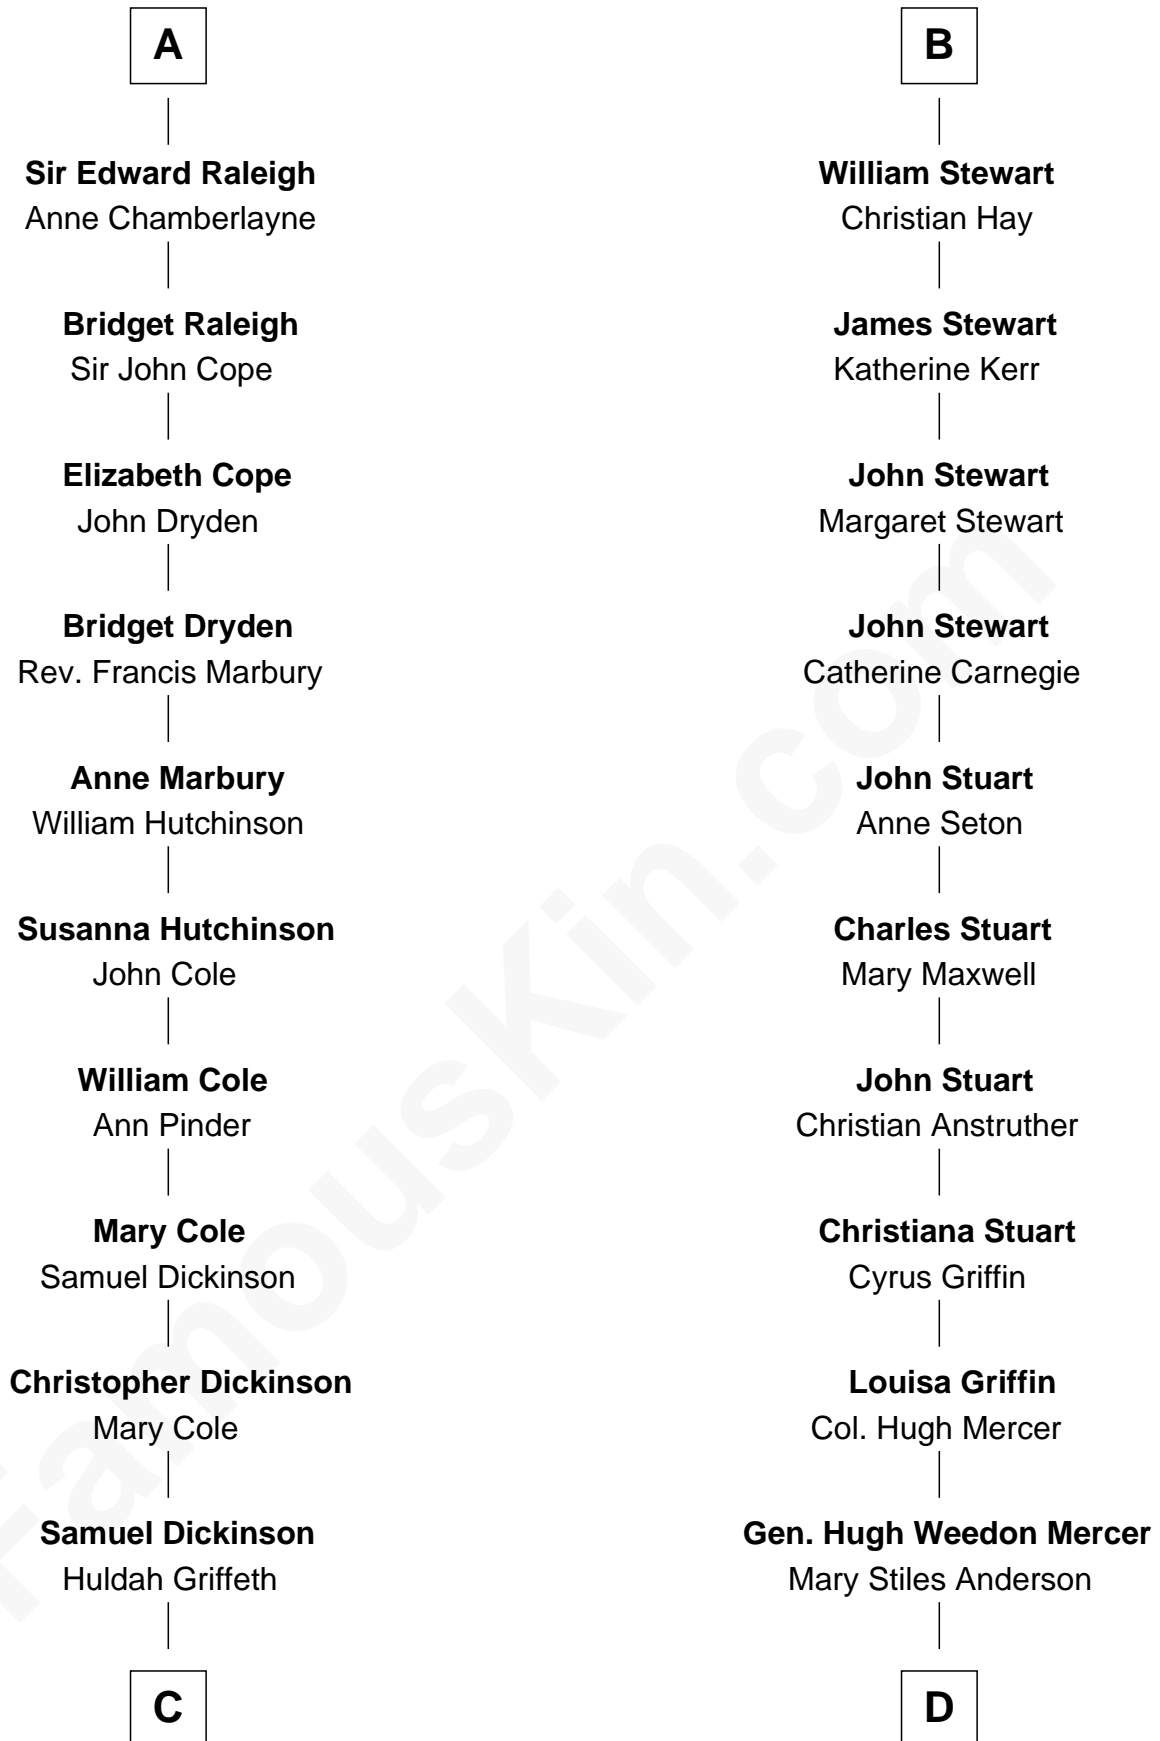

# FamousKin.com Relationship Chart of

**George Romney**

43rd Governor of Michigan

19th cousin 2 times removed of

**Johnny Mercer**

Songwriter and Co-Founder of Capitol Records

**C**

**Charity Dickinson**

Jared Pratt

**Parley Parker Pratt**

Mary Woods

**Helaman Pratt**

Anna Johanna Dorothy Wilcken

**Anna Amelia Pratt**

Gaskell Samuel Romney

**George Romney**

*43rd Governor of Michigan*

**D**

**George Anderson Mercer**

Nanny Maury Herndon

**George Anderson Mercer**

Lillian Elizabeth Ciucevich

**Johnny Mercer**

*Co-Founder of Capitol Records*