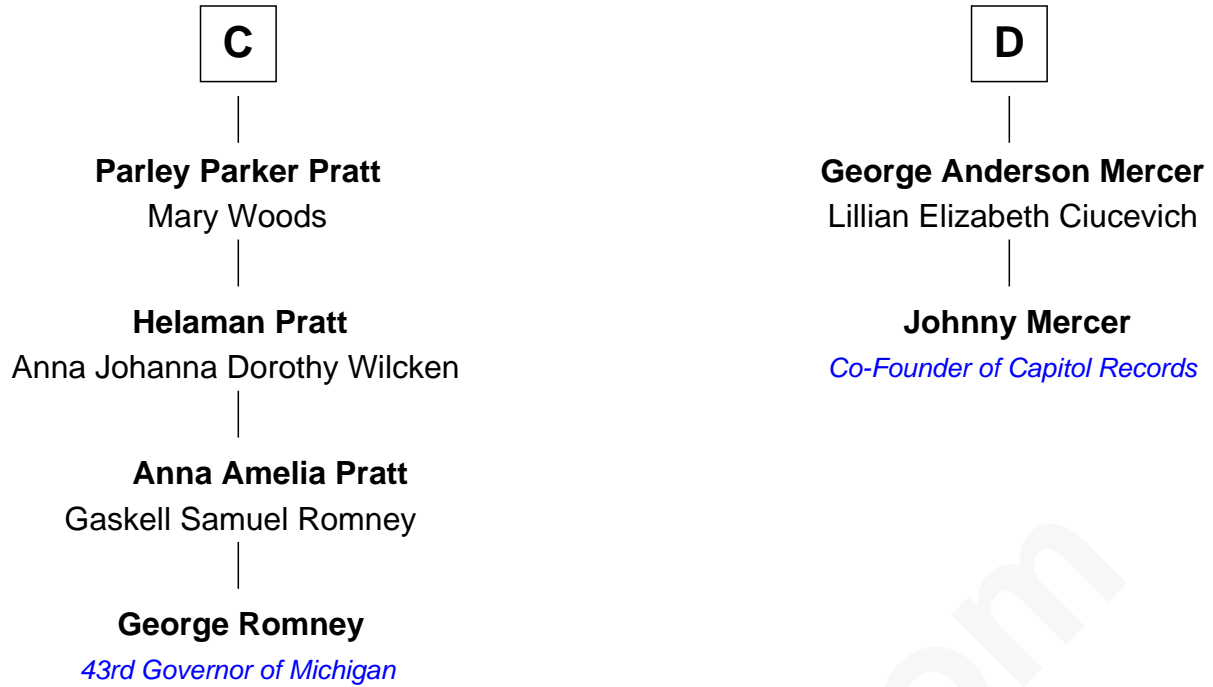

# FamousKin.com Relationship Chart of

**George Romney**

*43rd Governor of Michigan*

**18th cousin 2 times removed of**

**Johnny Mercer**

*Songwriter and Co-Founder of Capitol Records*

**Edmund Fitzalan**

Alice de Warenne

FamousKin.com