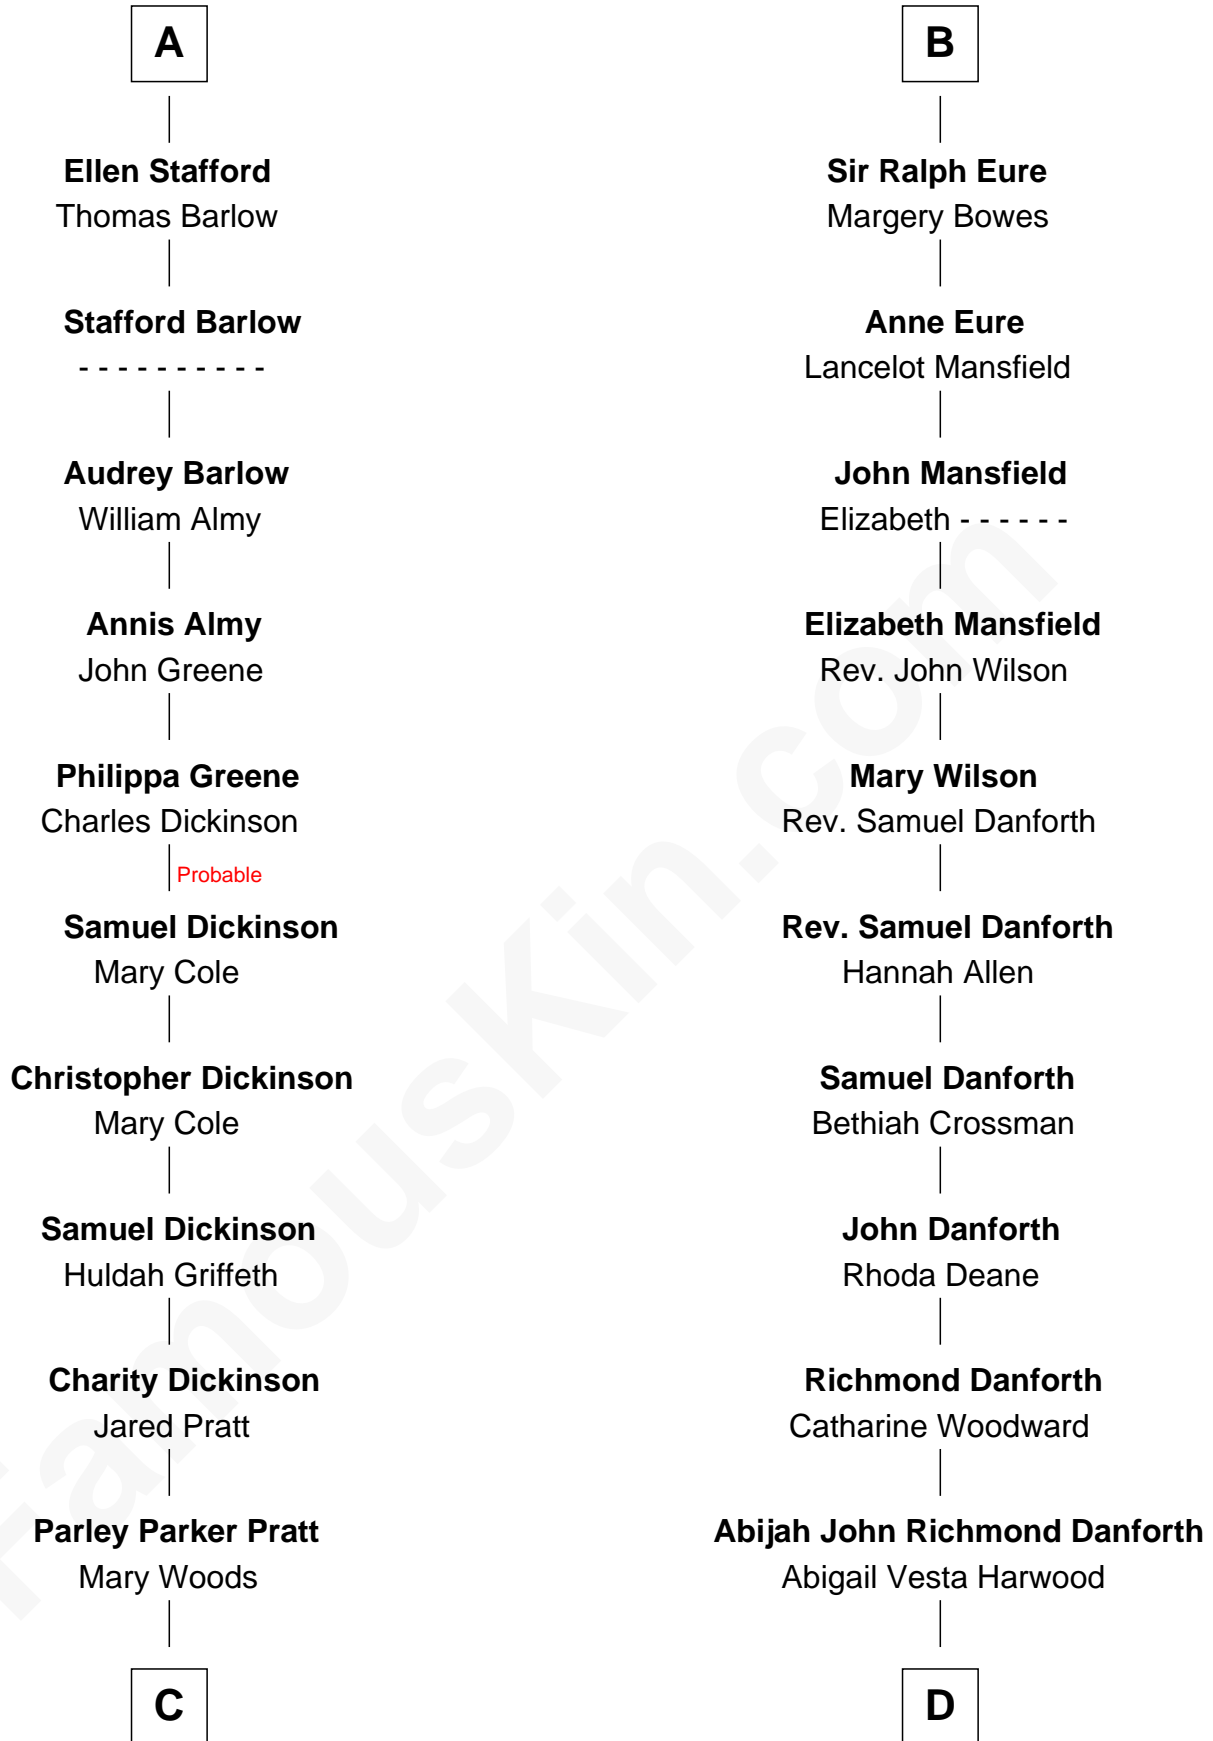

# FamousKin.com Relationship Chart of

**George Romney**

*43rd Governor of Michigan*

19th cousin 2 times removed of

**Zach Snyder**

*Filmmaker*

**Ralph de Stafford**

*with wife  
Katherine de Hastang*

Sir Ralph Eure

**Sir Humphrey Stafford**

Margaret Tame

**Sir William Eure**

Elizabeth Willoughby

**A**

**B**

**C**

**Helaman Pratt**  
Anna Johanna Dorothy Wilcken

**Anna Amelia Pratt**  
Gaskell Samuel Romney

**George Romney**  
*43rd Governor of Michigan*

**D**

**Oliver Harwood Danforth**  
Sarah M. Hills

**Jennie Minerva Danforth**  
John Batchelder Manley

**Helen Danforth Manley**  
Dr. Edgar Earl Reeves

**Marsha Manley Reeves**  
Charles Edward Snyder

**Zach Snyder**  
*Filmmaker*