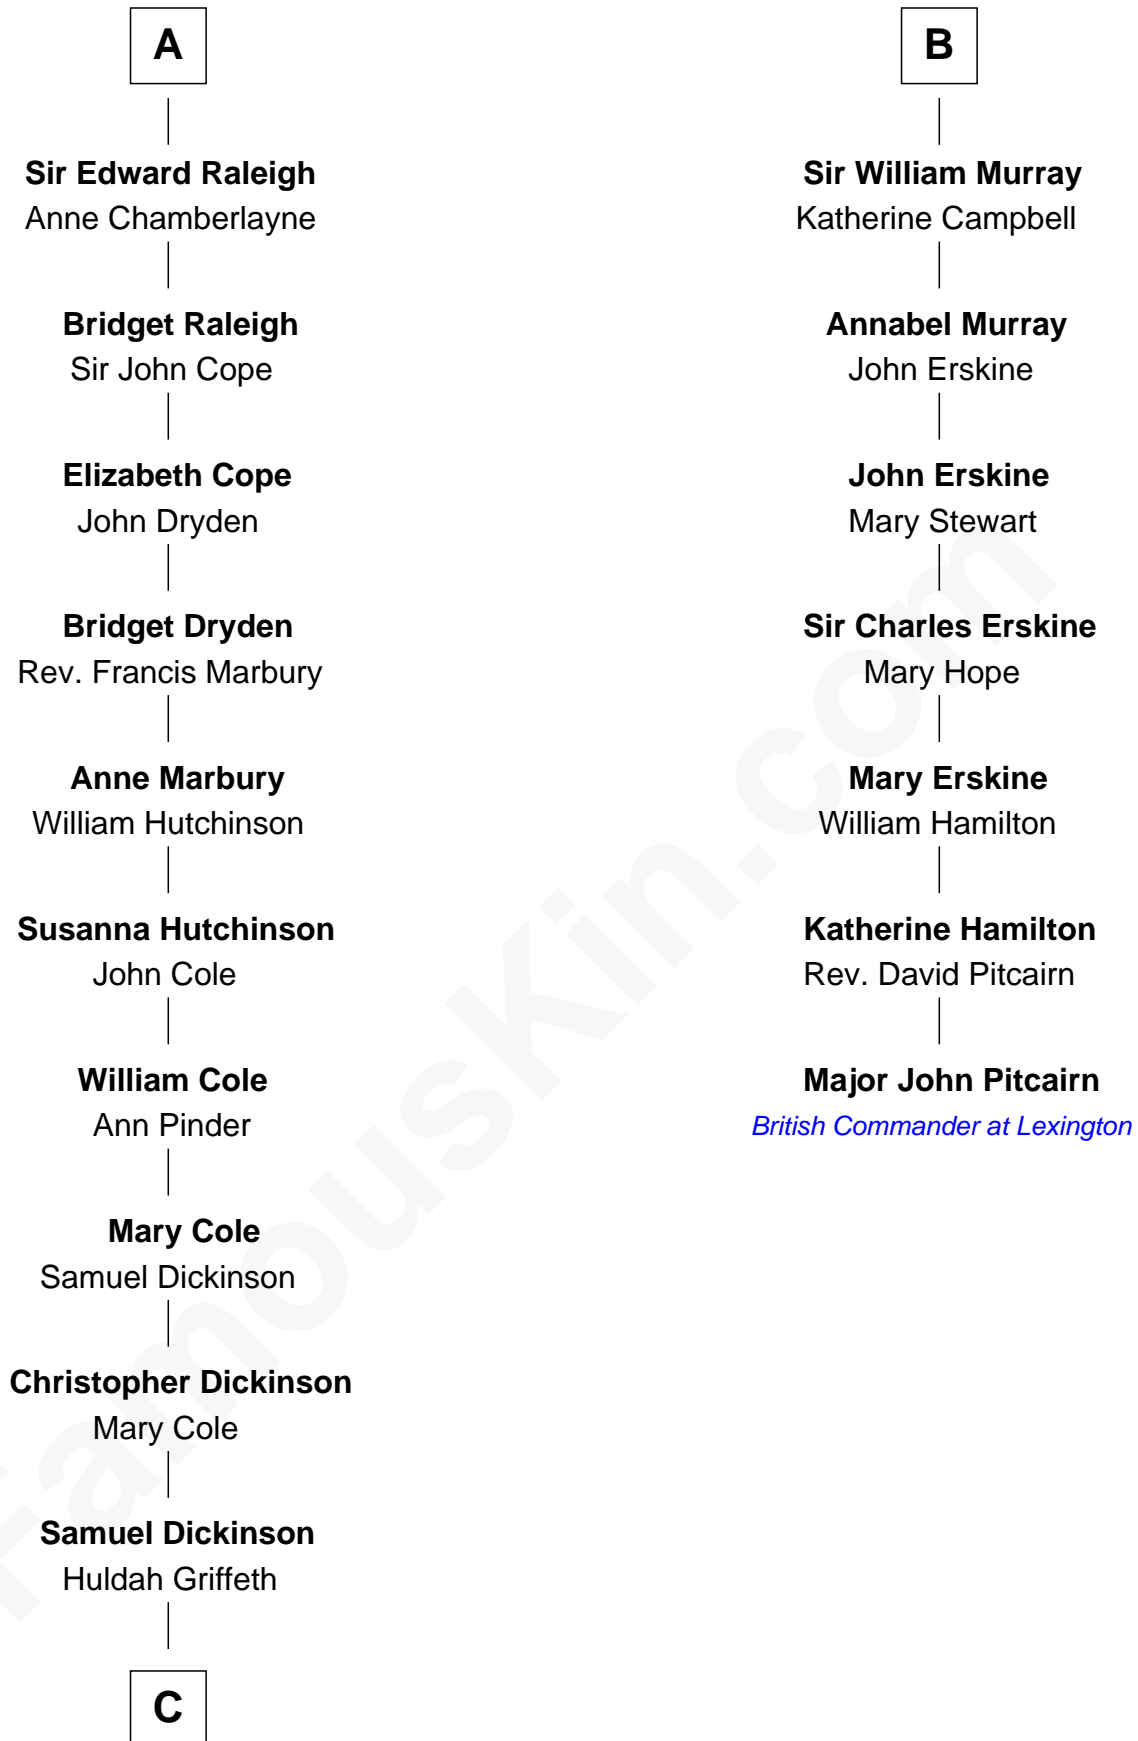

FamousKin.com

Relationship Chart of

George Romney

43rd Governor of Michigan

13th cousin 8 times removed of

Major John Pitcairn

British Commander at Battle of Lexington

C

Charity Dickinson

Jared Pratt

Parley Parker Pratt

Mary Woods

Helaman Pratt

Anna Johanna Dorothy Wilcken

Anna Amelia Pratt

Gaskell Samuel Romney

George Romney

43rd Governor of Michigan

FamousKin.com