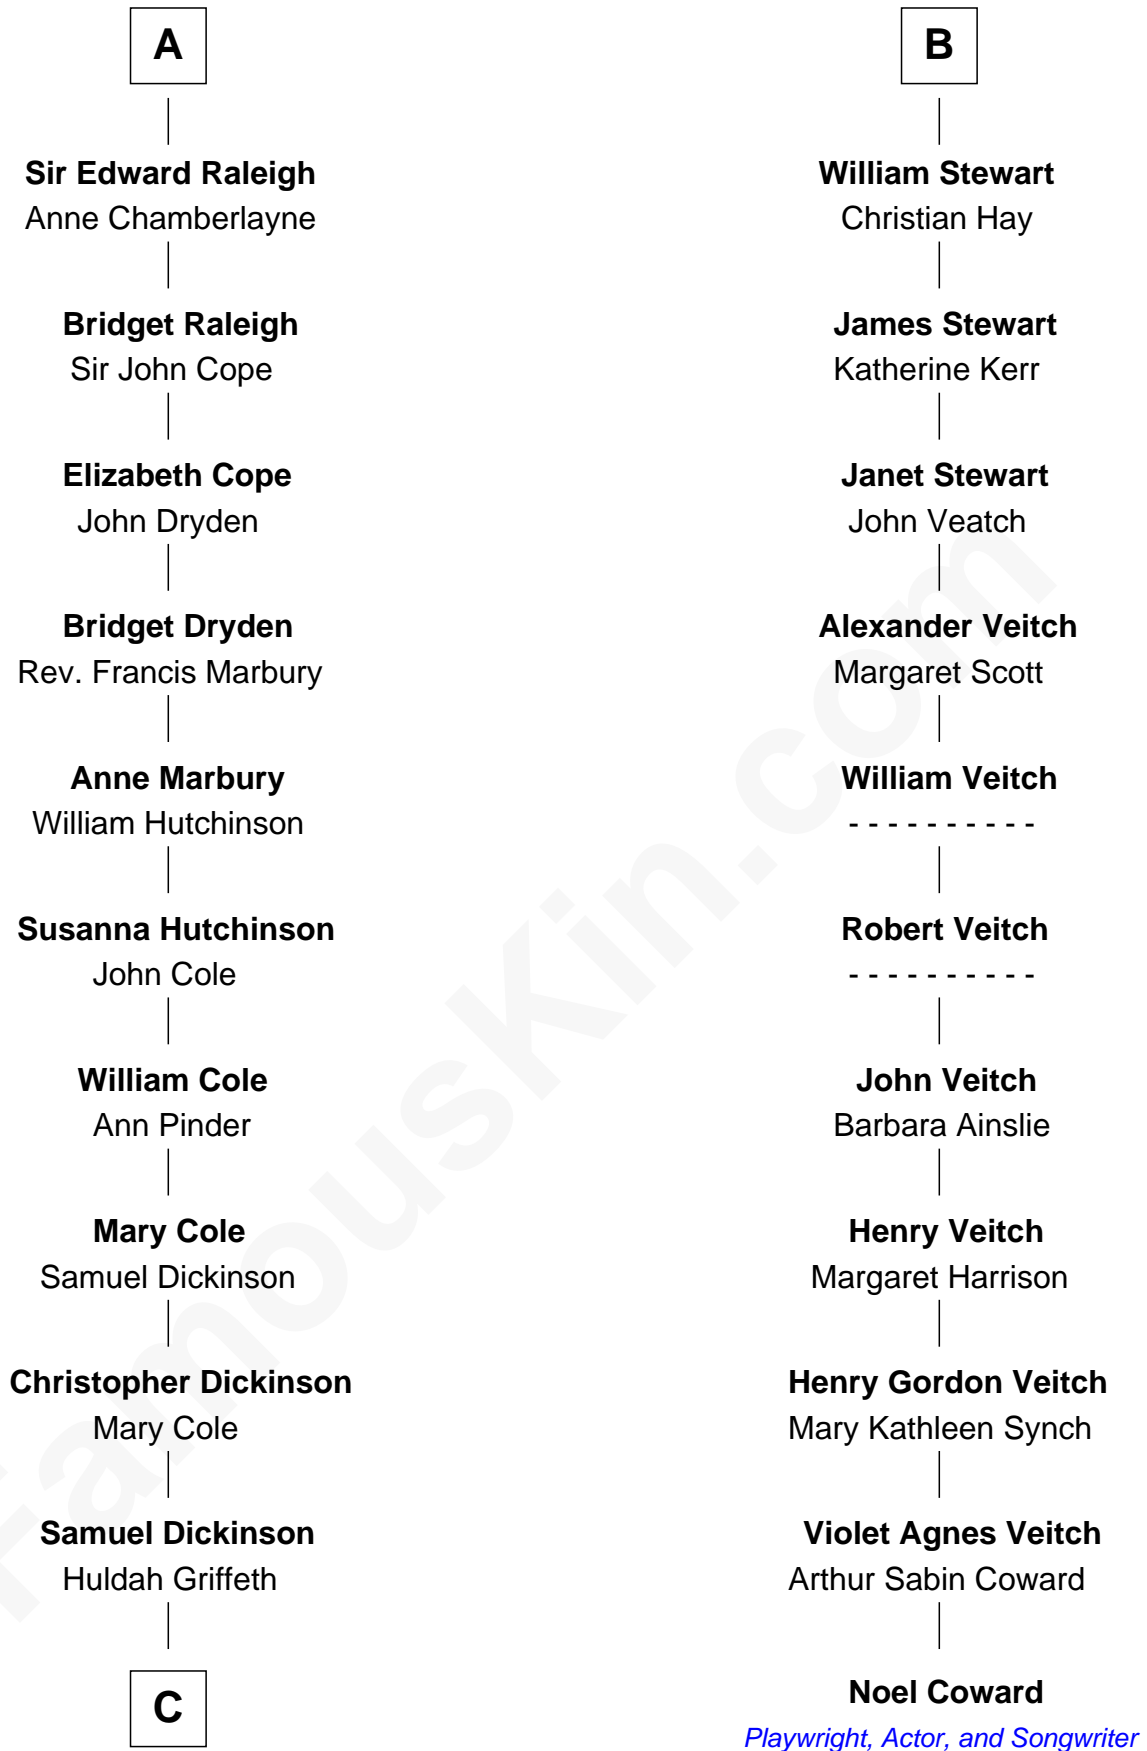

FamousKin.com Relationship Chart of

George Romney

43rd Governor of Michigan

17th cousin 4 times removed of

Noel Coward

Playwright, Actor, and Songwriter

C

Charity Dickinson

Jared Pratt

Parley Parker Pratt

Mary Woods

Helaman Pratt

Anna Johanna Dorothy Wilcken

Anna Amelia Pratt

Gaskell Samuel Romney

George Romney

43rd Governor of Michigan

FamousKin.com