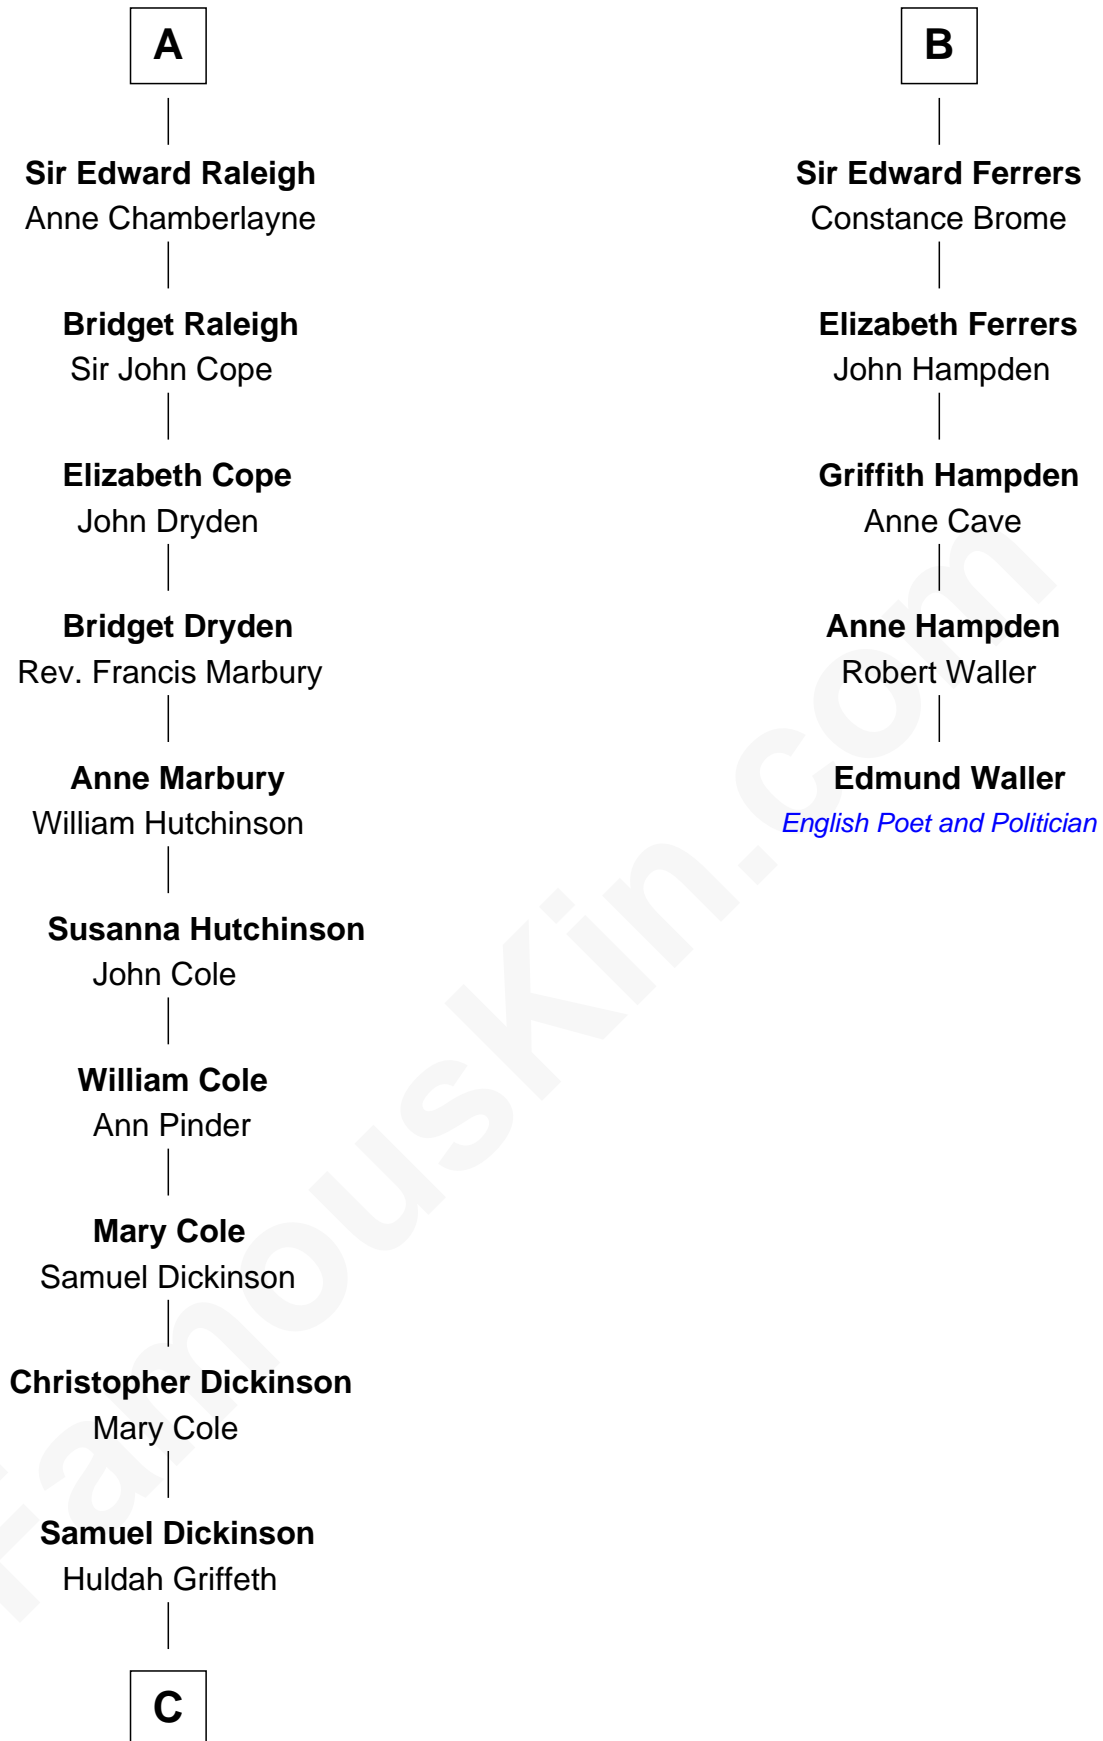

FamousKin.com Relationship Chart of

George Romney

43rd Governor of Michigan

11th cousin 10 times removed of

Edmund Waller

English Poet and Politician

Sir Gilbert de Clare

Joan of Acre

Gaskell Samuel Romney

George Romney

43rd Governor of Michigan

FamousKin.com