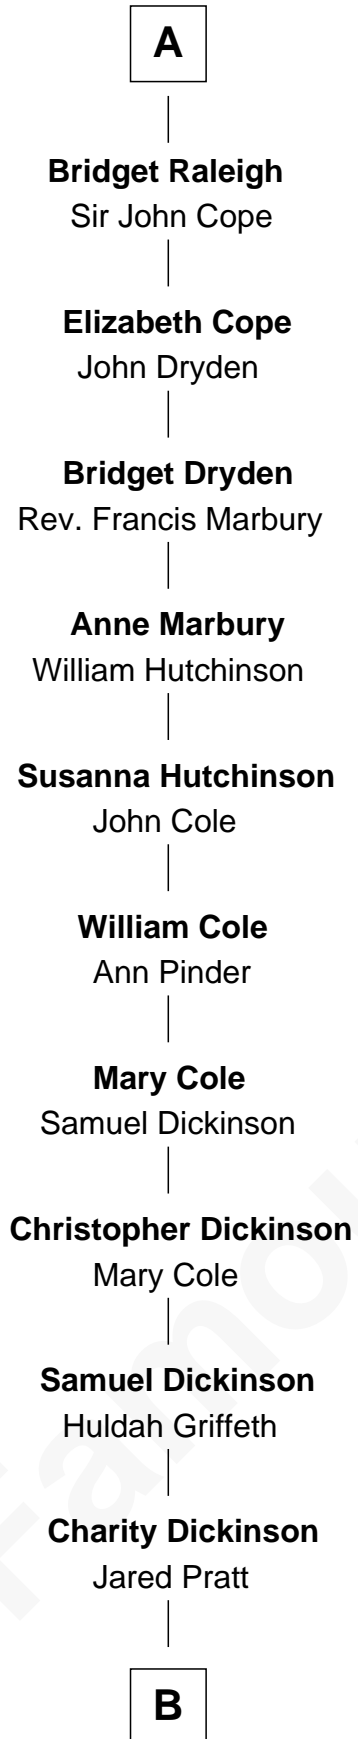

FamousKin.com Relationship Chart of

George Romney

43rd Governor of Michigan

7th cousin 13 times removed of

Catherine Howard

5th Wife of King Henry VIII

Edmund Fitzalan

Alice de Warenne

Eleanor Plantagenet

Sir Richard Fitzalan

Elizabeth de Bohun

Elizabeth Fitzalan

Sir Thomas Mowbray

Margaret Mowbray

Sir Robert Howard

Sir John Howard

Katherine Moleyns

Sir Thomas Howard

Elizabeth Tilney

Sir Edmund Howard

Joyce Culpeper

Catherine Howard

5th Wife of King Henry VIII

B

—
Parley Parker Pratt

Mary Woods

—
Helaman Pratt

Anna Johanna Dorothy Wilcken

—
Anna Amelia Pratt

Gaskell Samuel Romney

—
George Romney

43rd Governor of Michigan