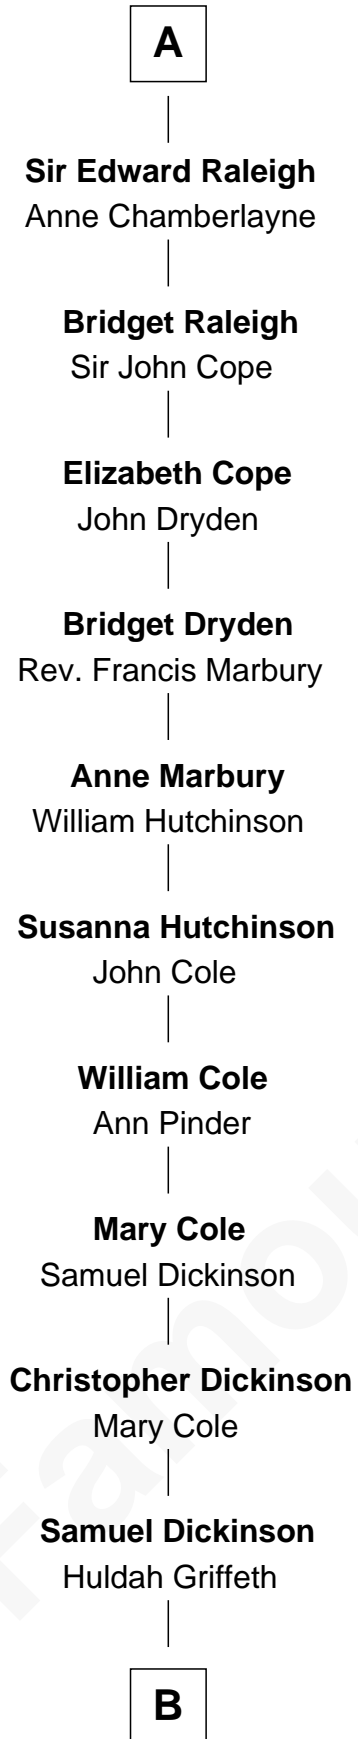

FamousKin.com Relationship Chart of

George Romney

43rd Governor of Michigan

7th cousin 14 times removed of

Catherine Howard

5th Wife of King Henry VIII

Humphrey de Bohun

Elizabeth Plantagenet

Eleanor de Bohun

Sir James le Boteler

Pernel le Boteler

Sir Gilbert Talbot

Sir Richard Talbot

Ankaret le Strange

Mary Talbot

Sir Thomas Greene

Katherine Moleyns

Sir Thomas Howard

Elizabeth Tilney

Sir Edmund Howard

Joyce Culpeper

Catherine Howard

5th Wife of King Henry VIII

B

Charity Dickinson

Jared Pratt

Parley Parker Pratt

Mary Woods

Helaman Pratt

Anna Johanna Dorothy Wilcken

Anna Amelia Pratt

Gaskell Samuel Romney