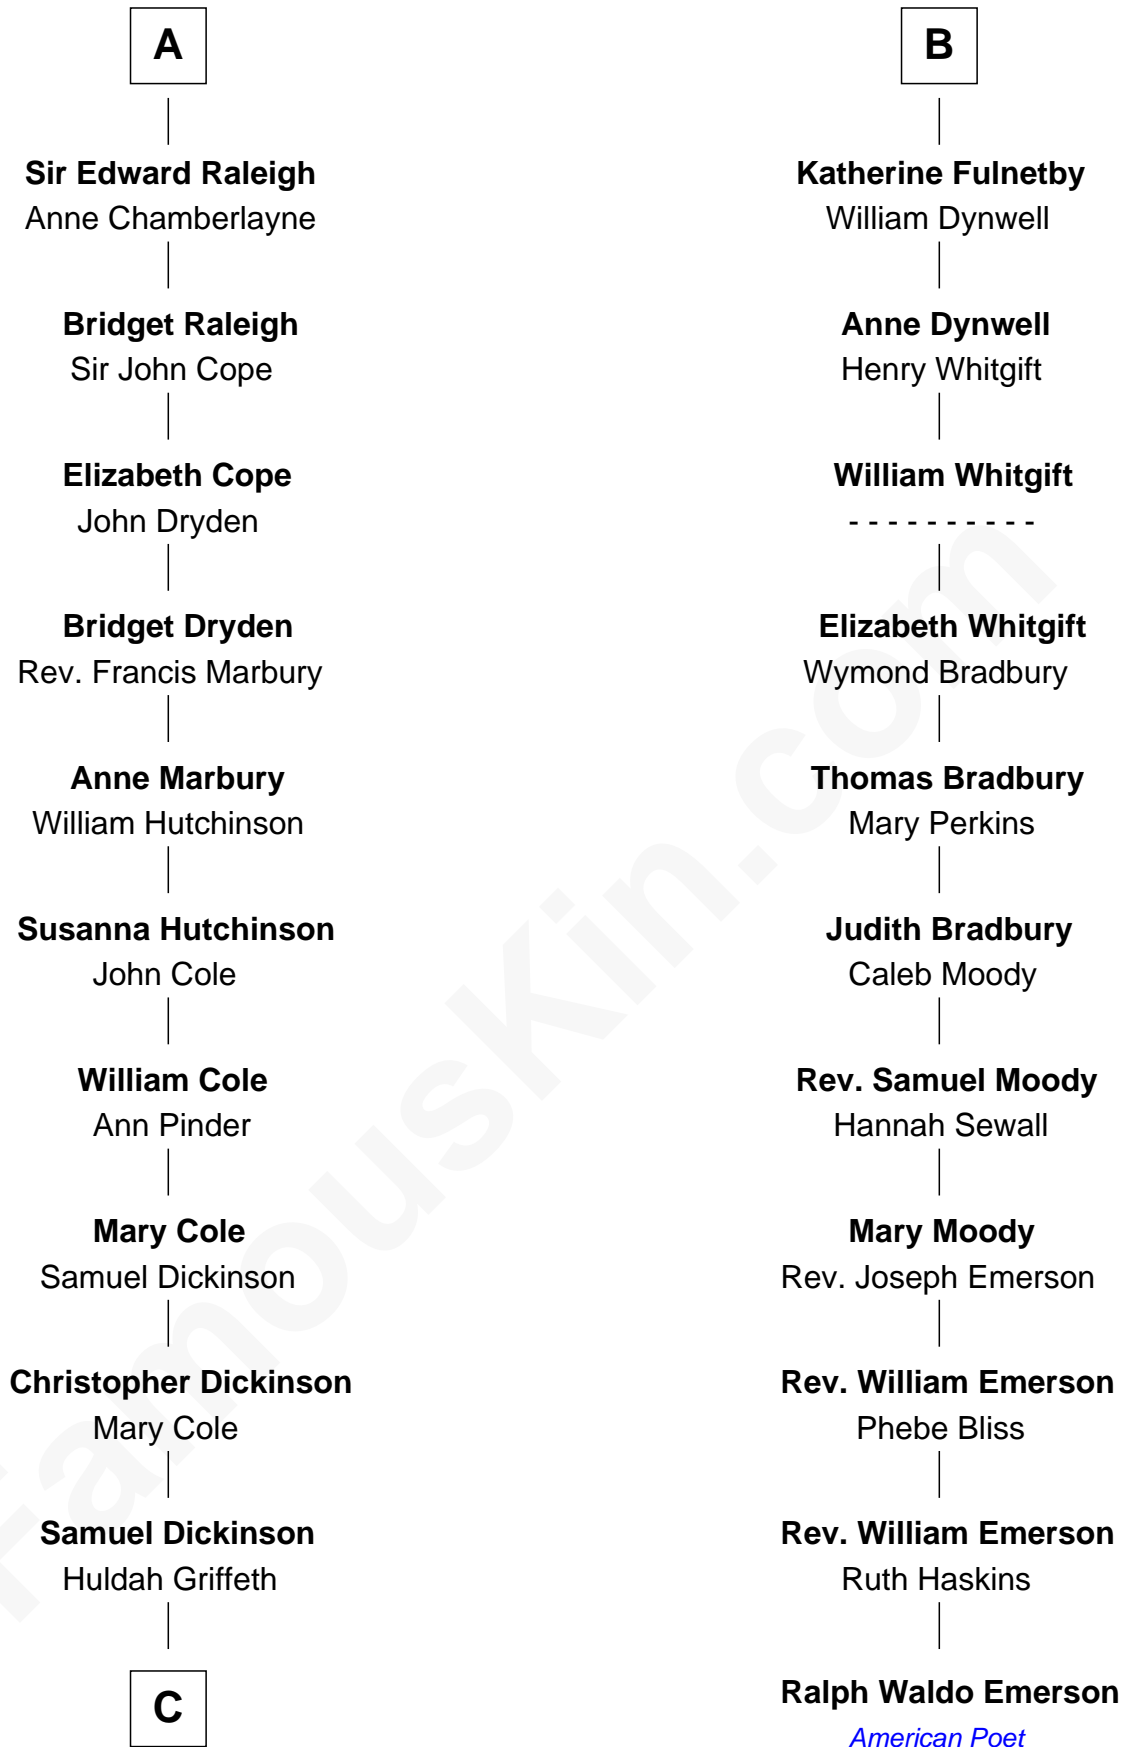

FamousKin.com Relationship Chart of

George Romney

43rd Governor of Michigan

17th cousin 4 times removed of

Ralph Waldo Emerson

American Poet

Sir Hugh I de Audley

Iseult de Mortimer

C

Charity Dickinson

Jared Pratt

Parley Parker Pratt

Mary Woods

Helaman Pratt

Anna Johanna Dorothy Wilcken

Anna Amelia Pratt

Gaskell Samuel Romney

George Romney

43rd Governor of Michigan