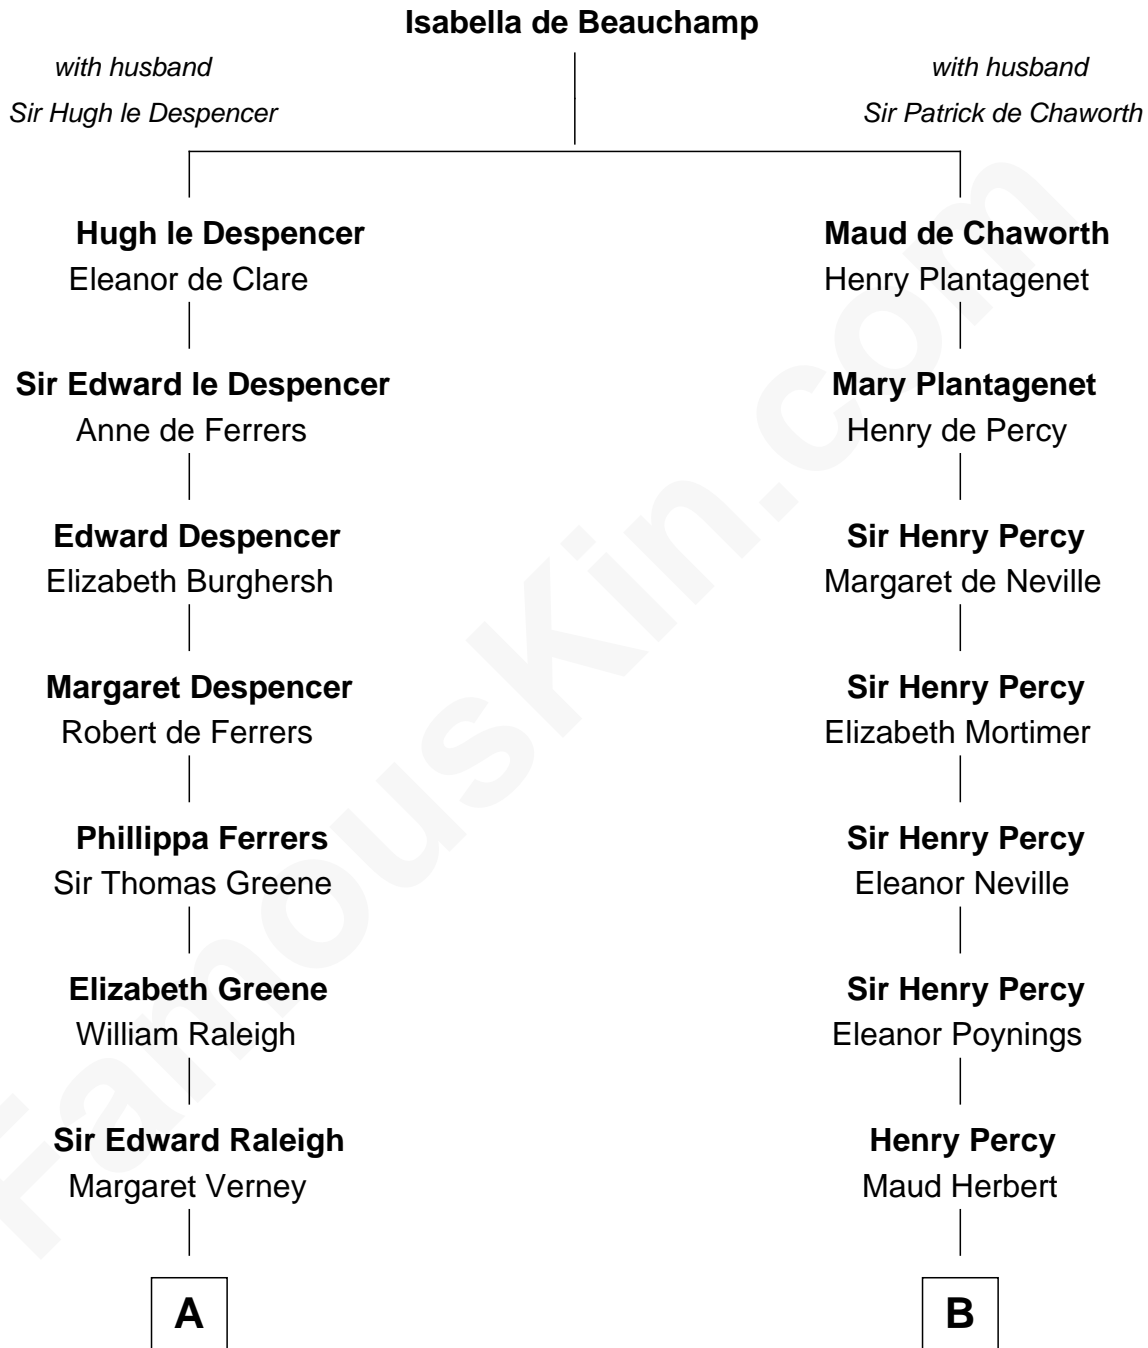

# FamousKin.com Relationship Chart of

**George Romney**

43rd Governor of Michigan

21st cousin of

**Admiral Richard Byrd**

Polar Explorer

**C**

**Charity Dickinson**

Jared Pratt

**Parley Parker Pratt**

Mary Woods

**Helaman Pratt**

Anna Johanna Dorothy Wilcken

**Anna Amelia Pratt**

Gaskell Samuel Romney

**George Romney**

*43rd Governor of Michigan*

**D**

**Thomas Taylor Byrd**

Mary Armistead

**Richard Evelyn Byrd**

Anne Harrison

**Col. William Byrd**

Jane Meriwether Rivers

**Richard Evelyn Byrd**

Eleanor Bolling Flood

**Admiral Richard Byrd**

*Polar Explorer*