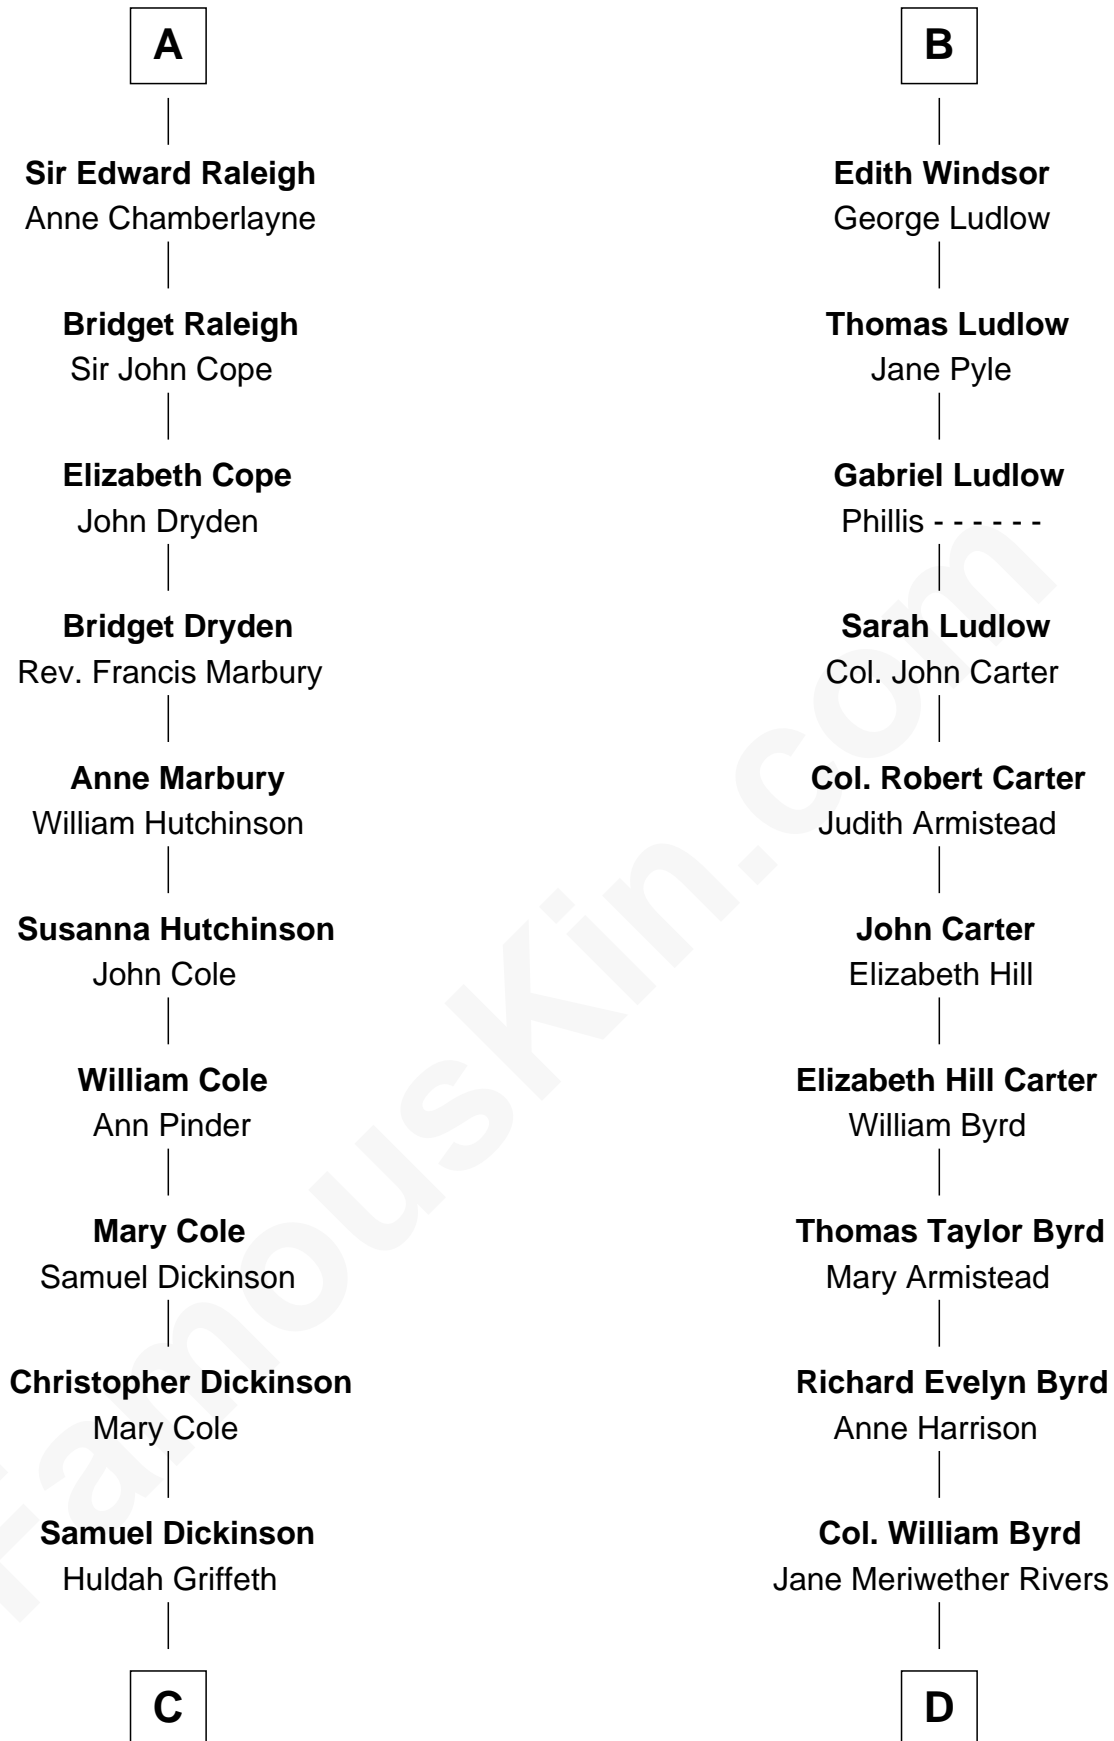

FamousKin.com Relationship Chart of

George Romney

43rd Governor of Michigan

18th cousin 3 times removed of

Admiral Richard Byrd

Polar Explorer

Humphrey de Bohun

Elizabeth Plantagenet

Eleanor de Bohun

Sir James le Boteler

Pernel le Boteler

Sir Gilbert Talbot

Sir Richard Talbot

Ankaret le Strange

Mary Talbot

Sir Thomas Greene

John Andrews

Elizabeth Andrews

Sir Thomas de Windsor

Sir Andrews de Windsor

Elizabeth Blount

B

C

Charity Dickinson

Jared Pratt

Parley Parker Pratt

Mary Woods

Helaman Pratt

Anna Johanna Dorothy Wilcken

Anna Amelia Pratt

Gaskell Samuel Romney

George Romney