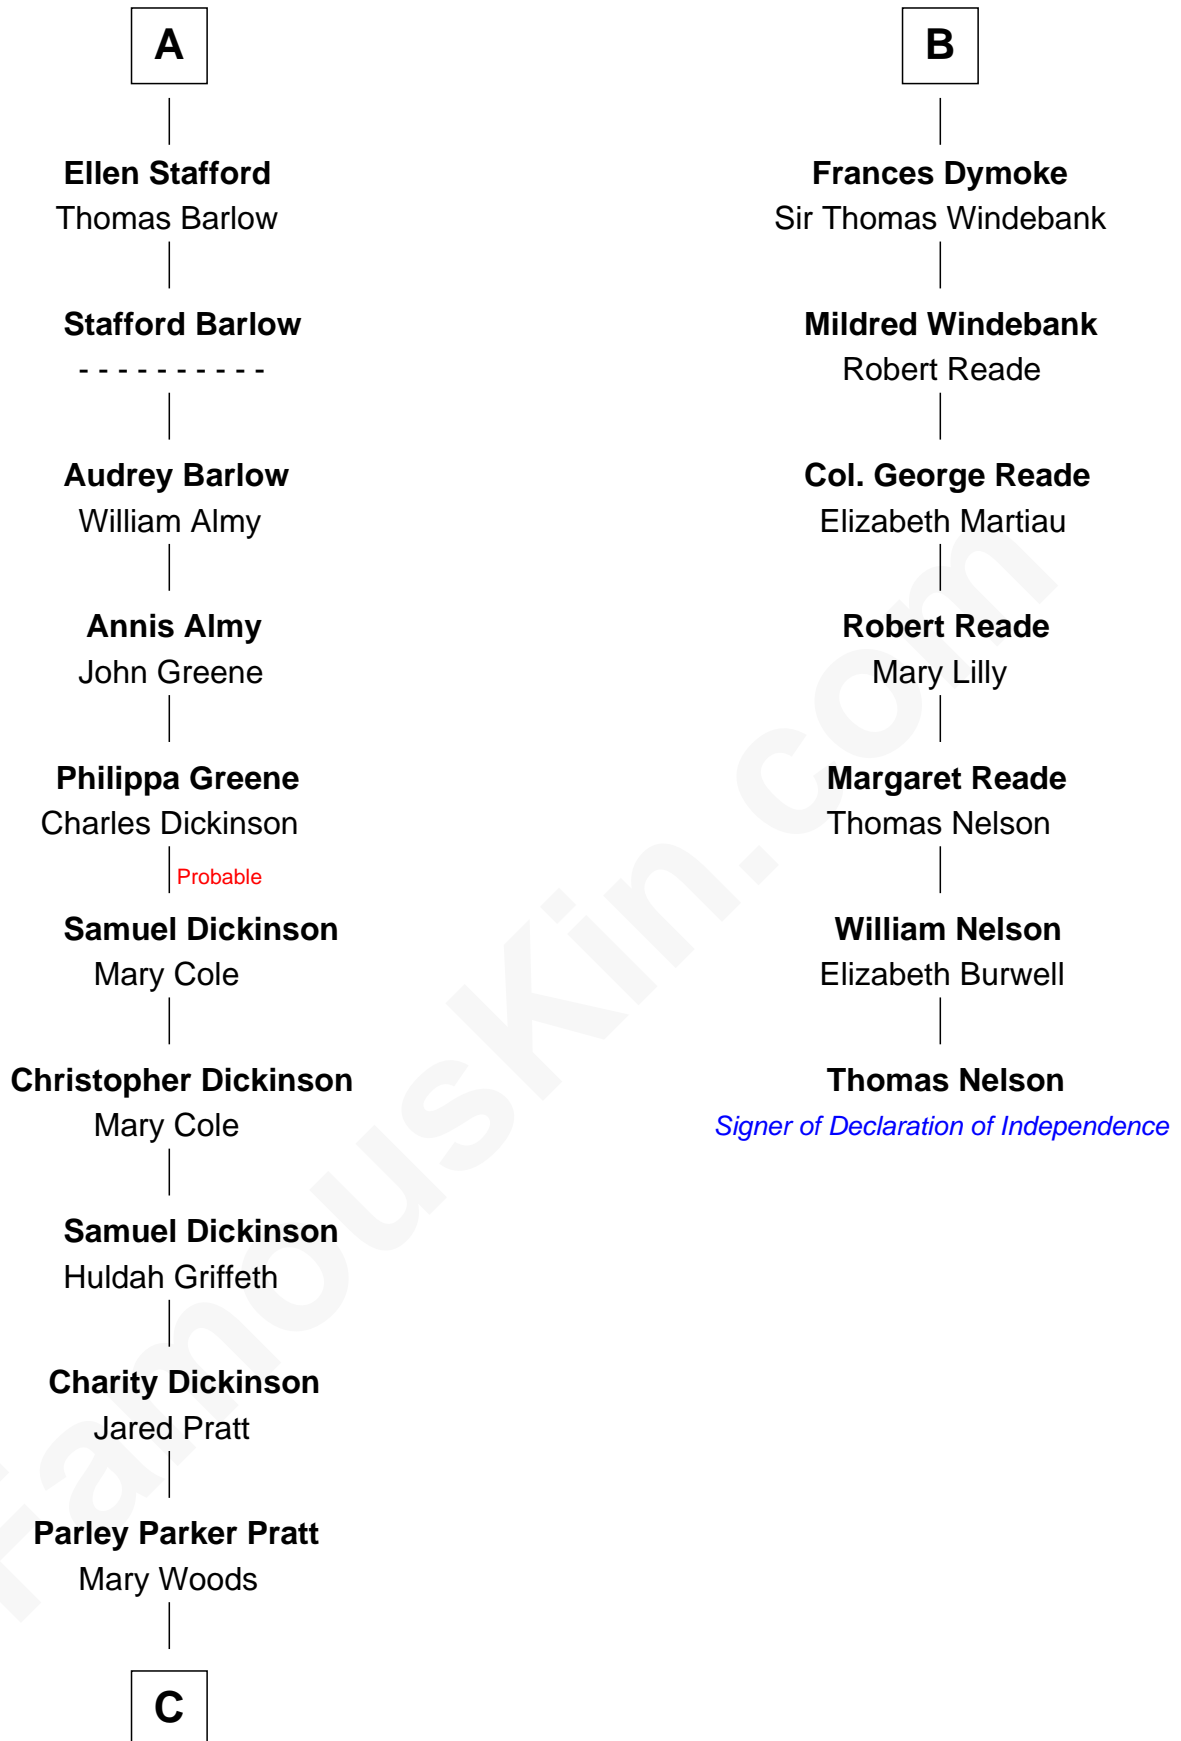

FamousKin.com

Relationship Chart of

George Romney

43rd Governor of Michigan

13th cousin 6 times removed of

Thomas Nelson

Signer of the Declaration of Independence

C

Helaman Pratt
Anna Johanna Dorothy Wilcken

Anna Amelia Pratt
Gaskell Samuel Romney

George Romney
43rd Governor of Michigan

FamousKin.com