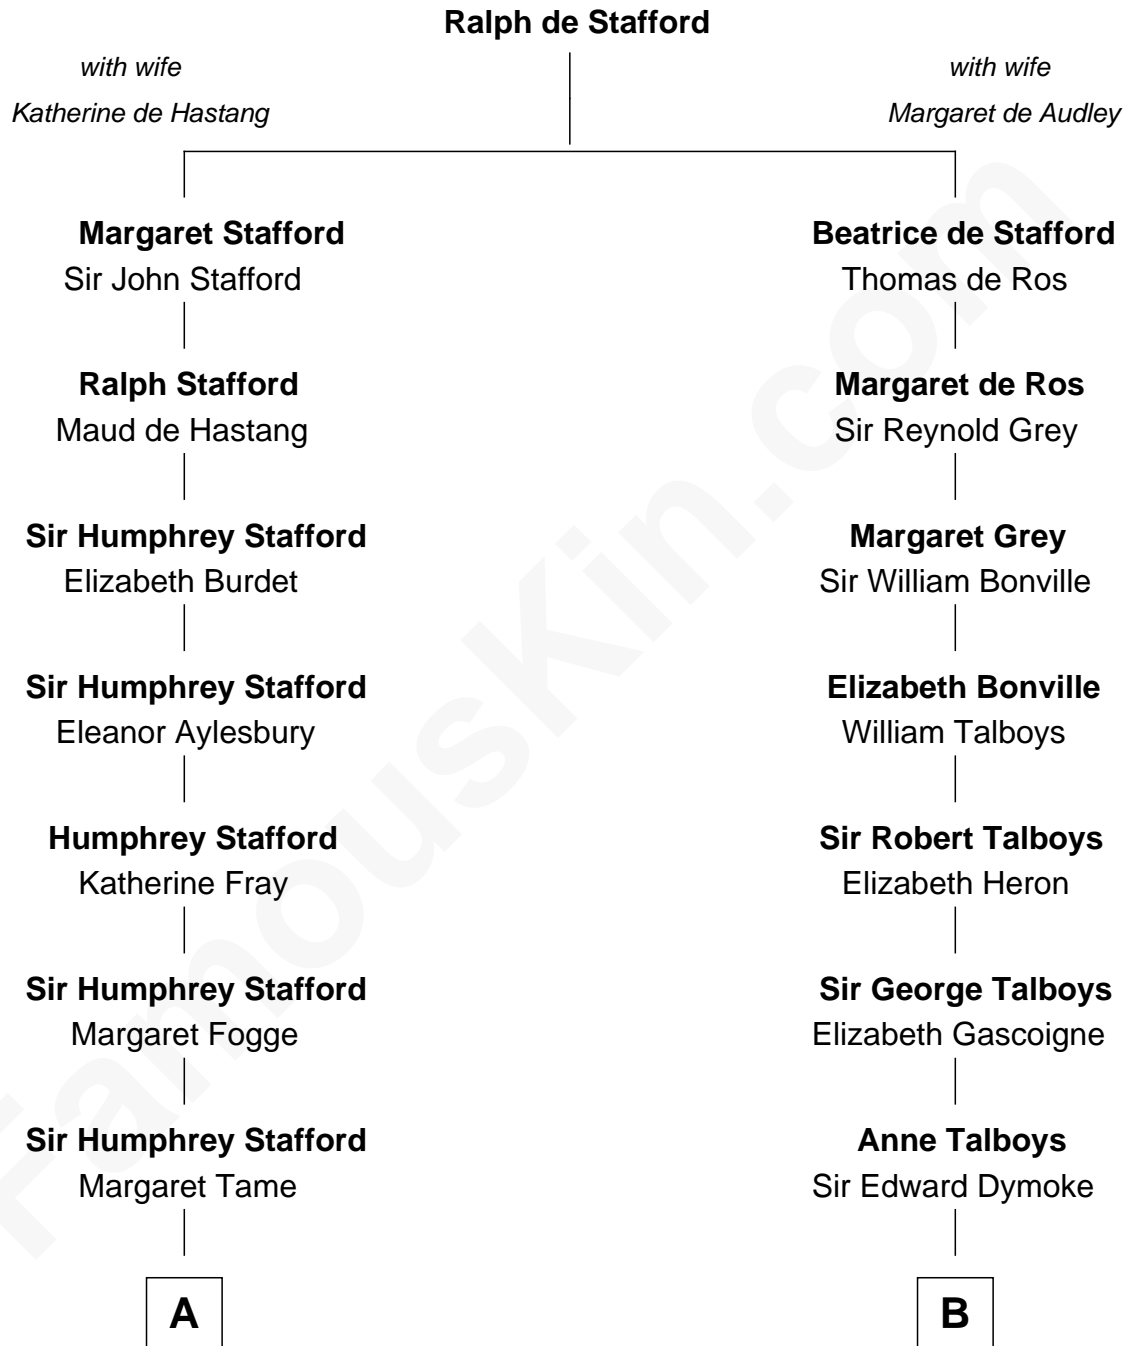

FamousKin.com

Relationship Chart of

George Romney

43rd Governor of Michigan

13th cousin 6 times removed of

Thomas Nelson

Signer of the Declaration of Independence

C

Helaman Pratt
Anna Johanna Dorothy Wilcken

Anna Amelia Pratt
Gaskell Samuel Romney

George Romney
43rd Governor of Michigan

FamousKin.com