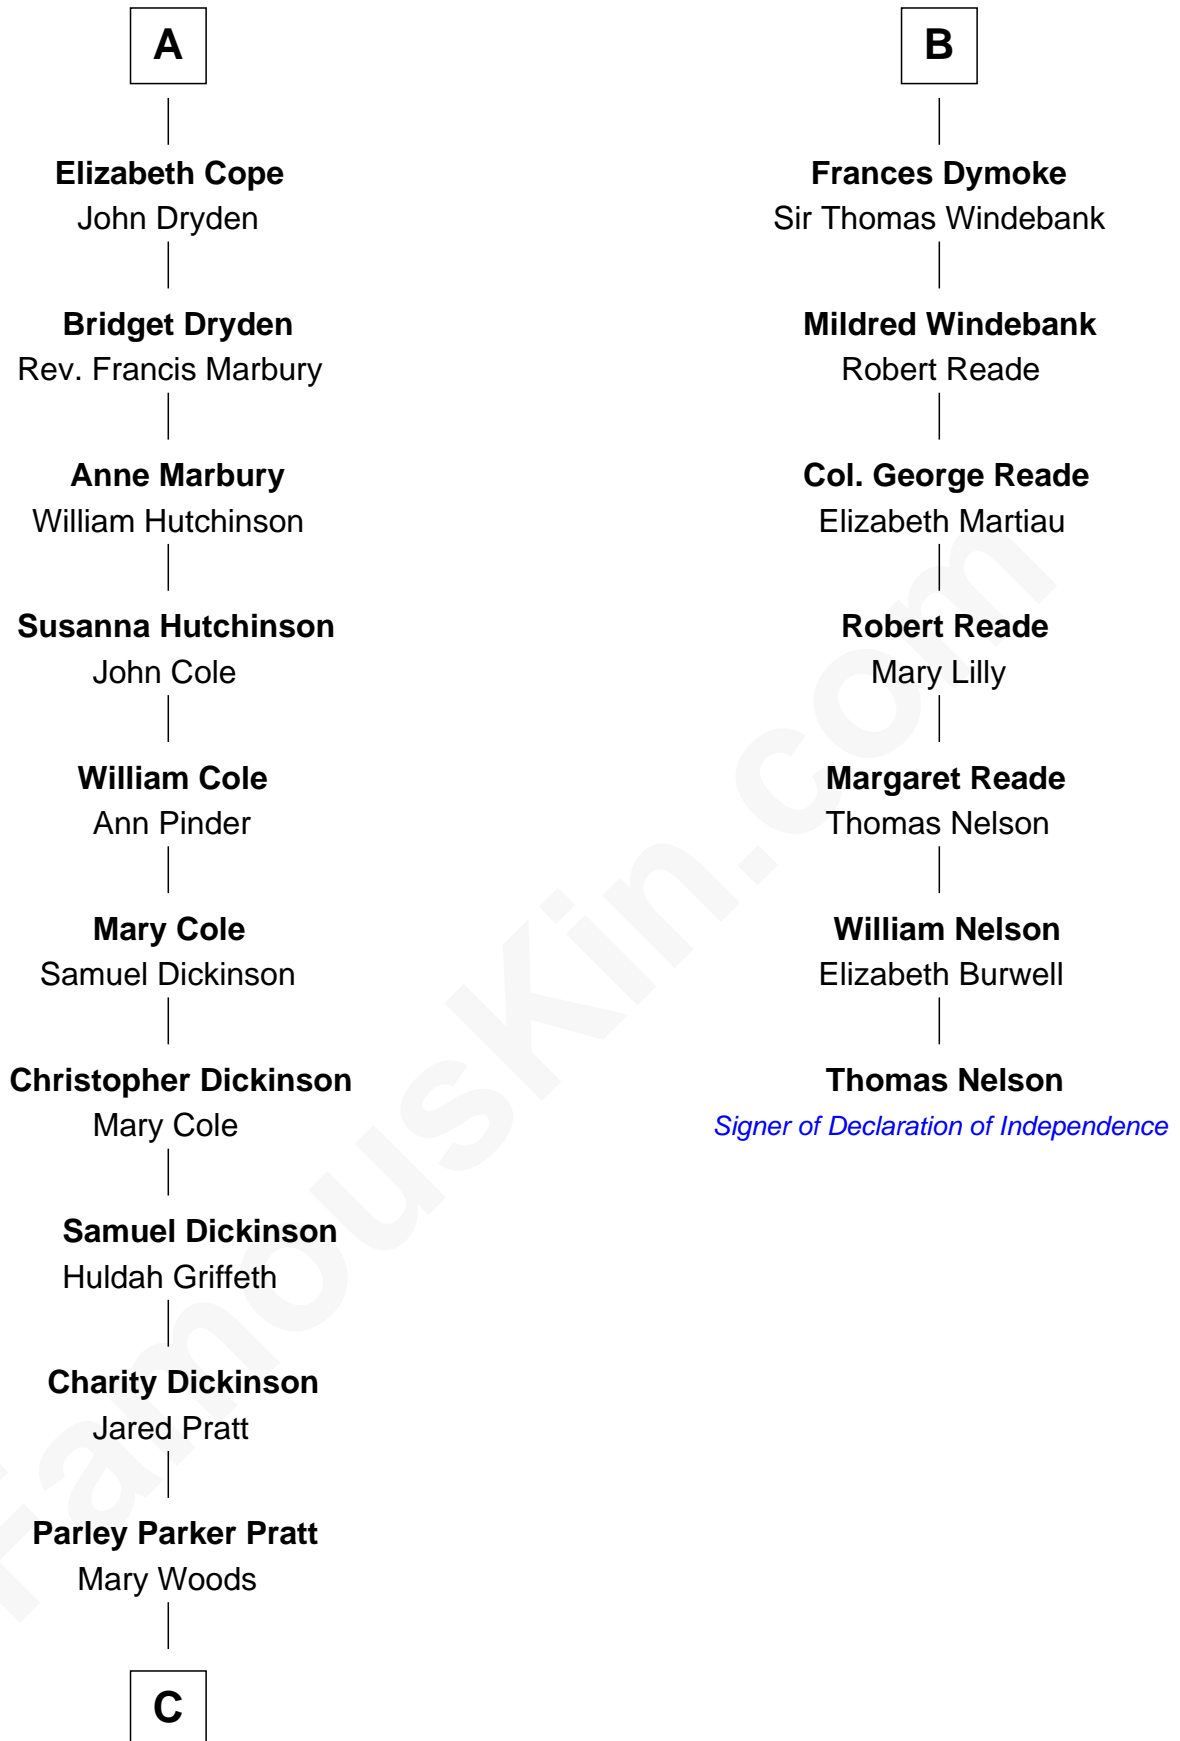

FamousKin.com Relationship Chart of

George Romney

43rd Governor of Michigan

13th cousin 6 times removed of

Thomas Nelson

Signer of the Declaration of Independence

Margaret de Audley

Ralph de Stafford

Thomas de Ros

Margaret de Ros

Sir Reynold Grey

Margaret Grey

Sir William Bonville

Elizabeth Bonville

William Talboys

Sir Robert Talboys

Elizabeth Heron

Sir George Talboys

Elizabeth Gascoigne

Anne Talboys

Sir Edward Dymoke

B

C

Helaman Pratt
Anna Johanna Dorothy Wilcken

Anna Amelia Pratt
Gaskell Samuel Romney

George Romney
43rd Governor of Michigan

FamousKin.com