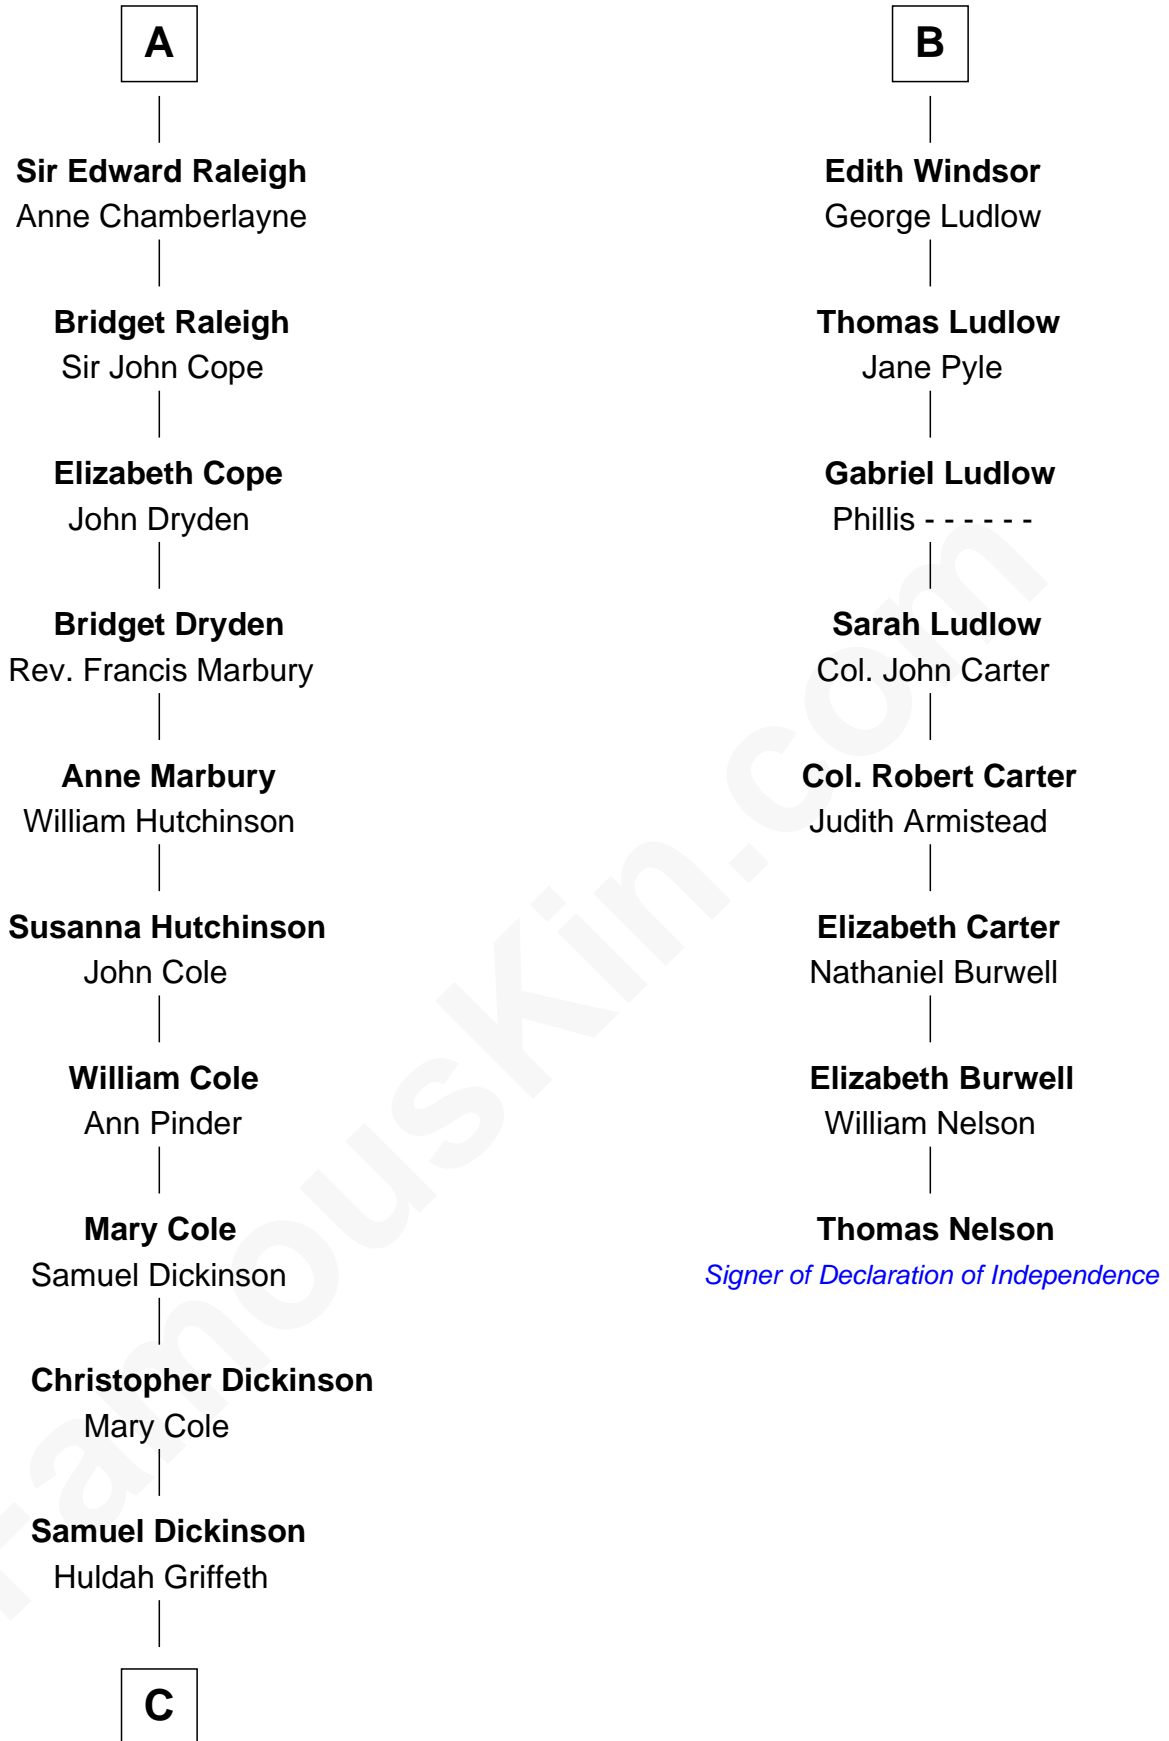

FamousKin.com Relationship Chart of

George Romney

43rd Governor of Michigan

14th cousin 7 times removed of

Thomas Nelson

Signer of the Declaration of Independence

Humphrey de Bohun

Elizabeth Plantagenet

Eleanor de Bohun

Sir James le Boteler

Pernel le Boteler

Sir Gilbert Talbot

Sir Richard Talbot

Ankaret le Strange

Mary Talbot

Sir Thomas Greene

John Andrews

Elizabeth Andrews

Sir Thomas de Windsor

Sir Andrews de Windsor

Elizabeth Blount

B

C

Charity Dickinson

Jared Pratt

Parley Parker Pratt

Mary Woods

Helaman Pratt

Anna Johanna Dorothy Wilcken

Anna Amelia Pratt

Gaskell Samuel Romney

George Romney