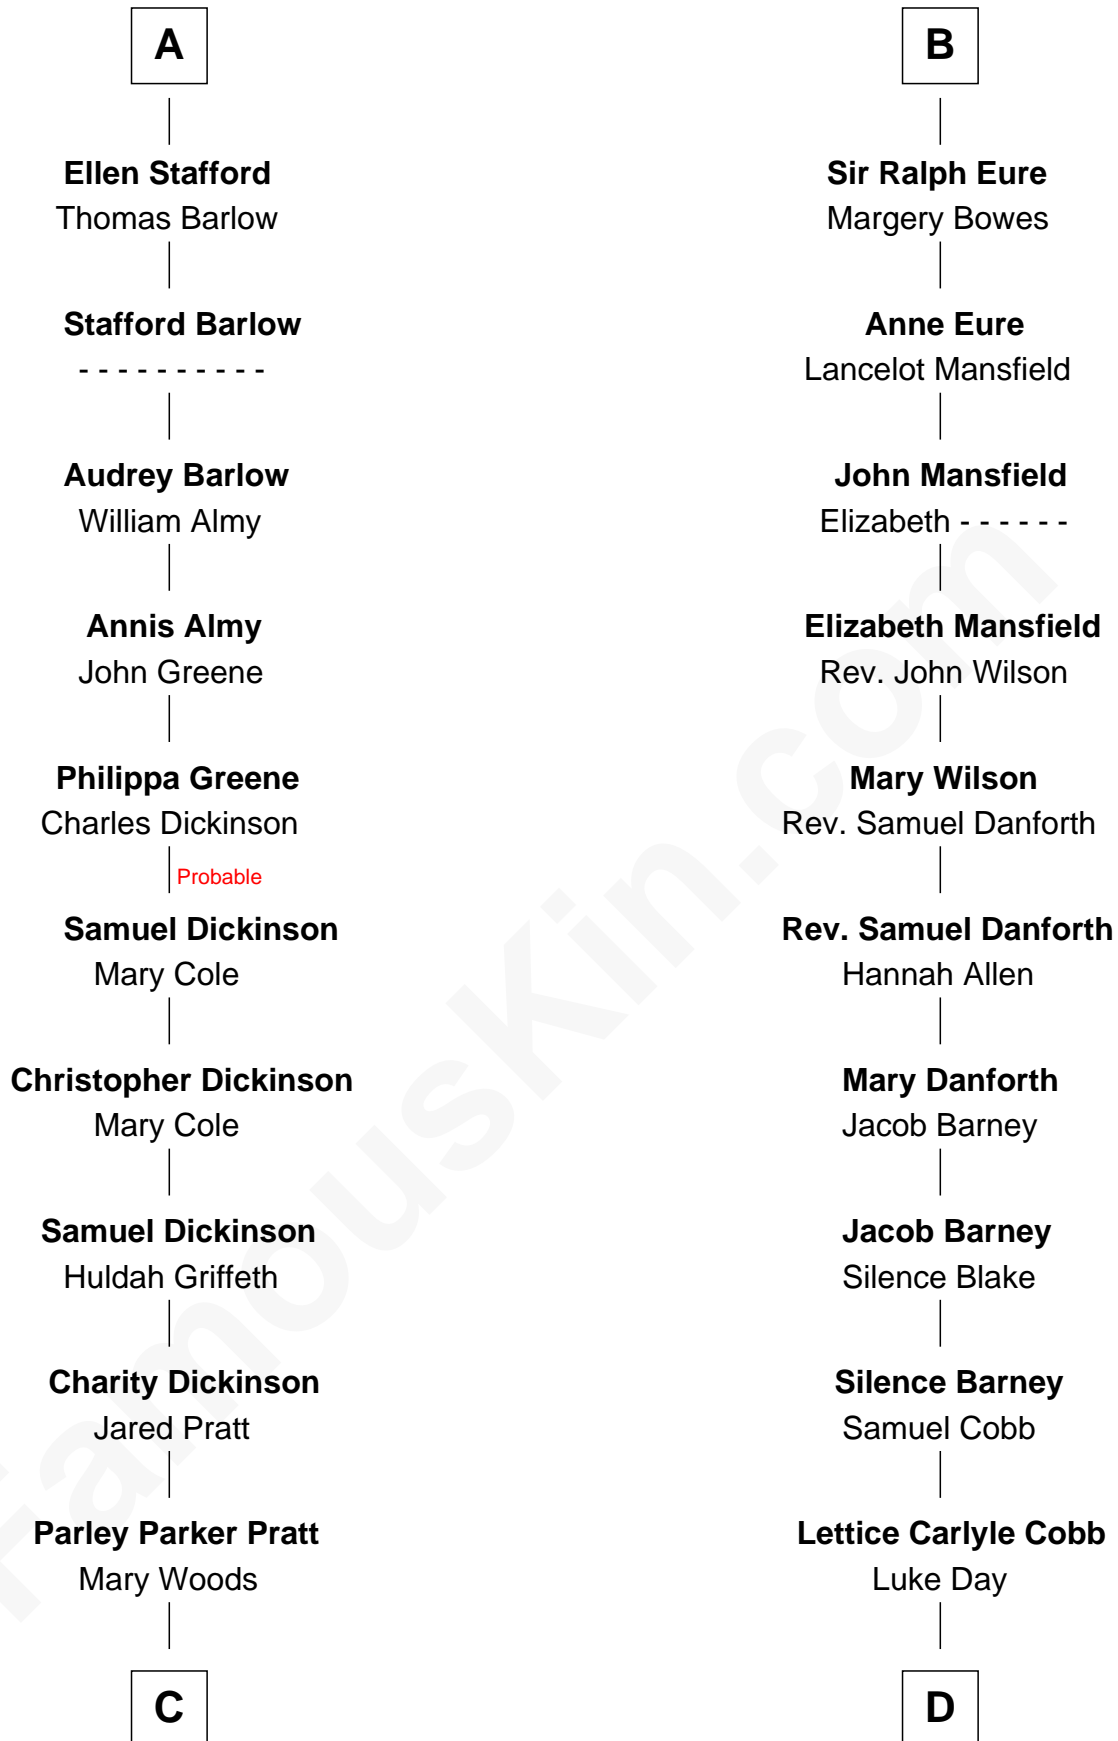

FamousKin.com

Relationship Chart of

George Romney

43rd Governor of Michigan

19th cousin 1 time removed of

Sandra Day O'Connor

First Female U.S. Supreme Court Justice

C

Helaman Pratt
Anna Johanna Dorothy Wilcken

Anna Amelia Pratt
Gaskell Samuel Romney

George Romney
43rd Governor of Michigan

D

Hollis Day
Eliza L. Flanders

Henry Clay Day
Alice Edith Hilton

Henry R. Day
Ada Mae Wilkey