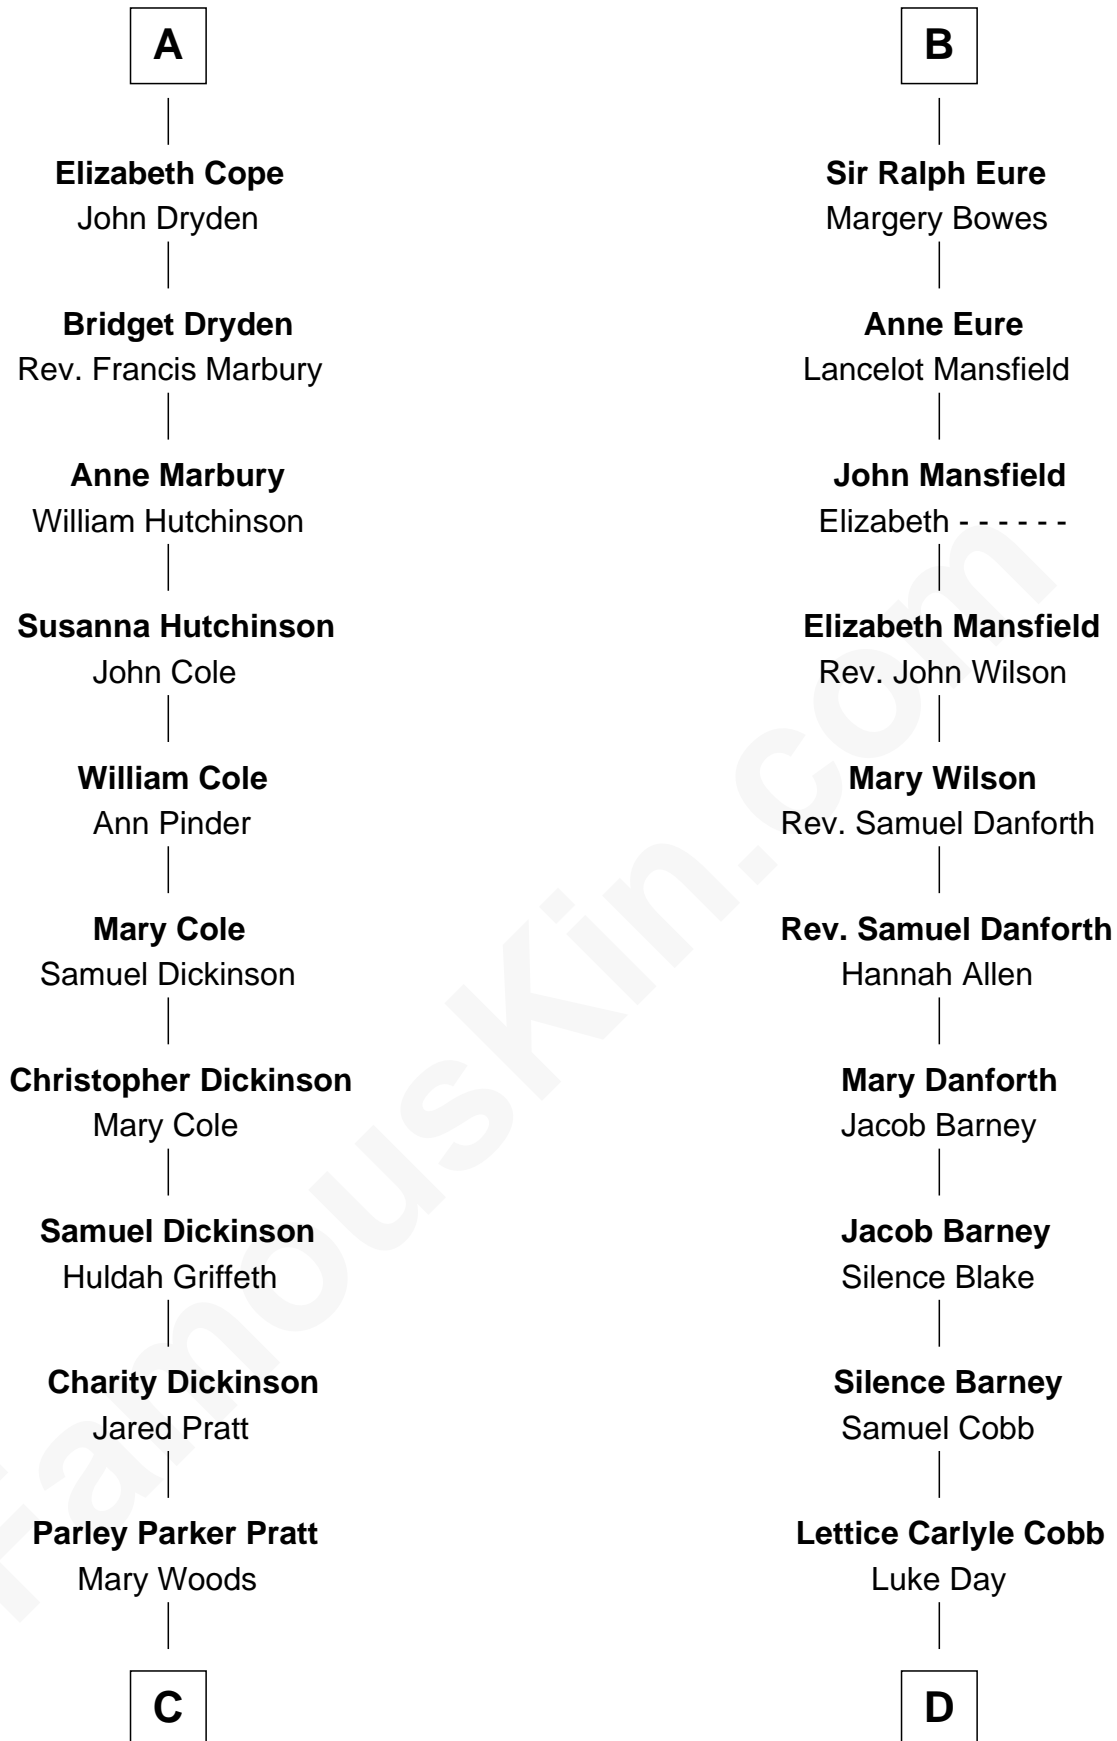

FamousKin.com

Relationship Chart of

George Romney

43rd Governor of Michigan

19th cousin 1 time removed of

Sandra Day O'Connor

First Female U.S. Supreme Court Justice

C

Helaman Pratt
Anna Johanna Dorothy Wilcken

Anna Amelia Pratt
Gaskell Samuel Romney

George Romney
43rd Governor of Michigan

D

Hollis Day
Eliza L. Flanders

Henry Clay Day
Alice Edith Hilton

Henry R. Day
Ada Mae Wilkey