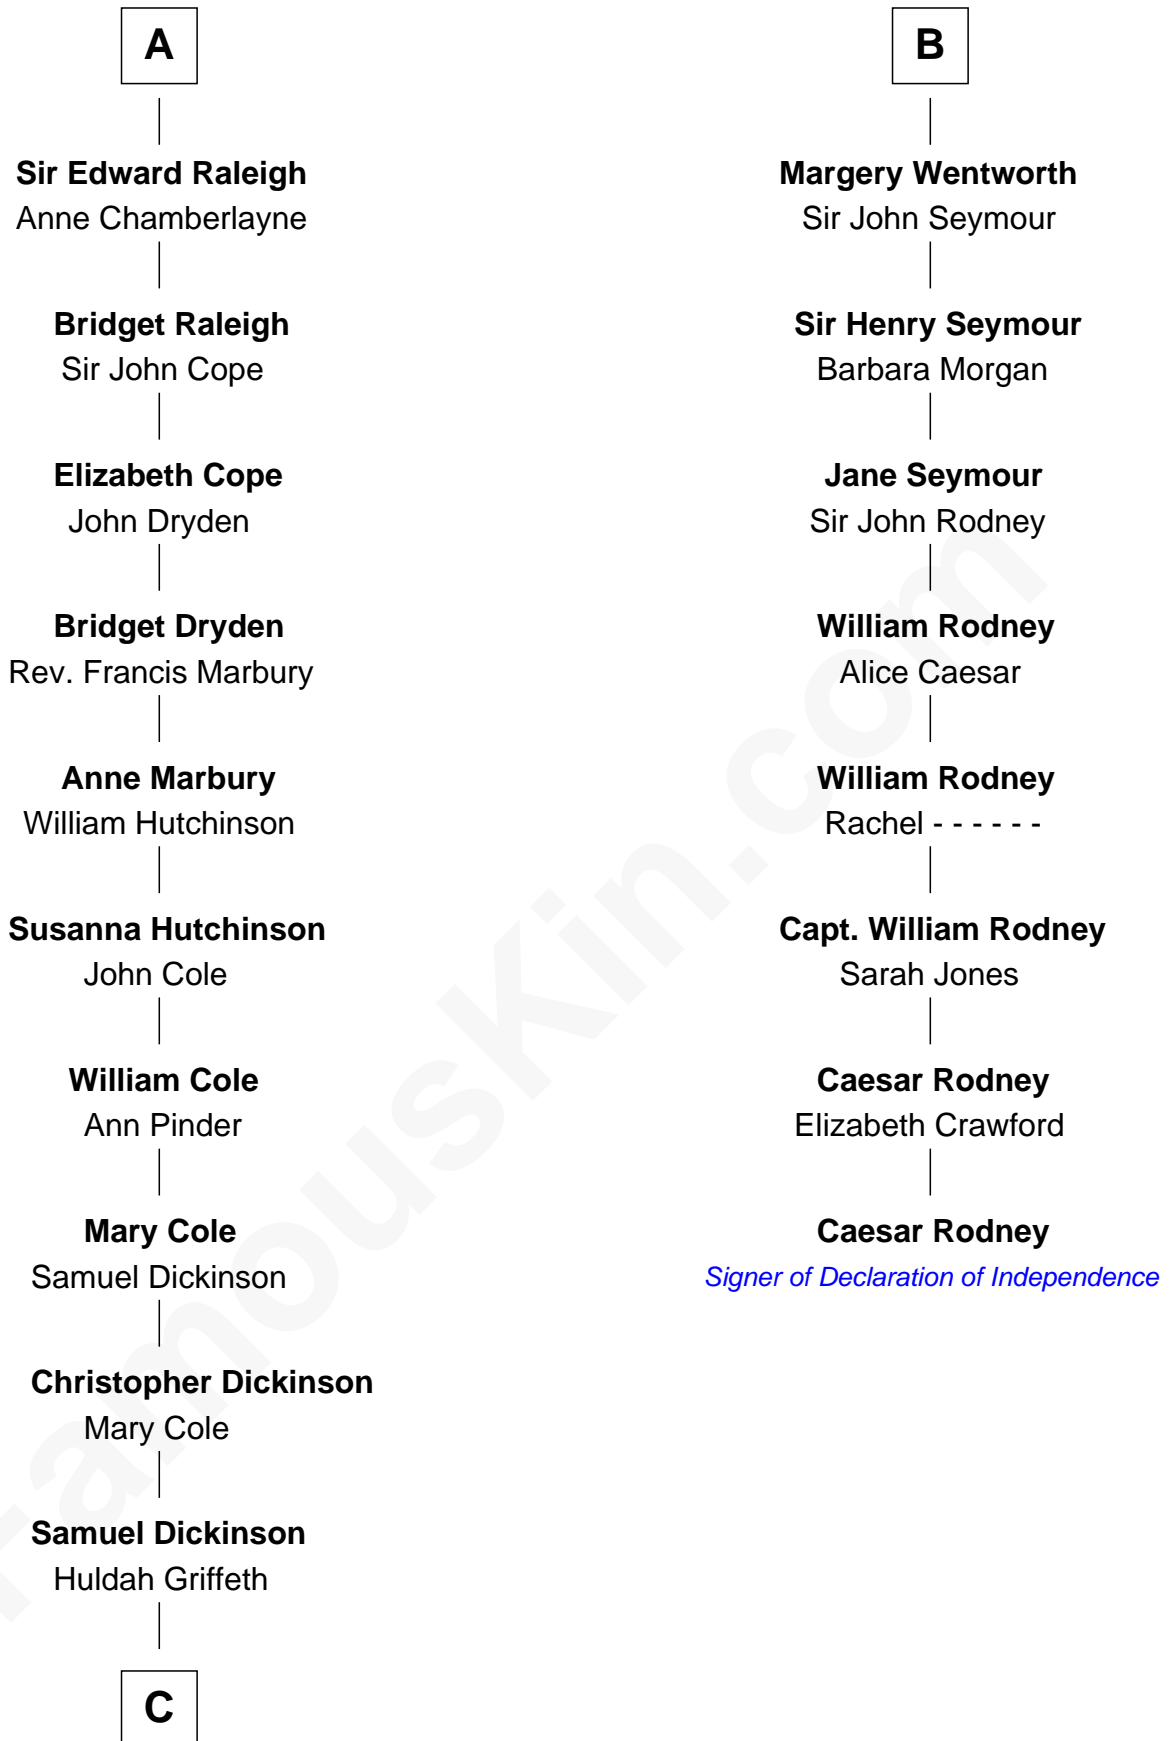

FamousKin.com Relationship Chart of

George Romney

43rd Governor of Michigan

14th cousin 7 times removed of

Caesar Rodney

Signer of the Declaration of Independence

Sir Hugh le Despencer

Isabella de Beauchamp

Sir Roger Wentworth

Sir Philip Wentworth

Mary Clifford

Sir Henry Wentworth

Anne Say

B

C

Charity Dickinson

Jared Pratt

Parley Parker Pratt

Mary Woods

Helaman Pratt

Anna Johanna Dorothy Wilcken

Anna Amelia Pratt

Gaskell Samuel Romney

George Romney