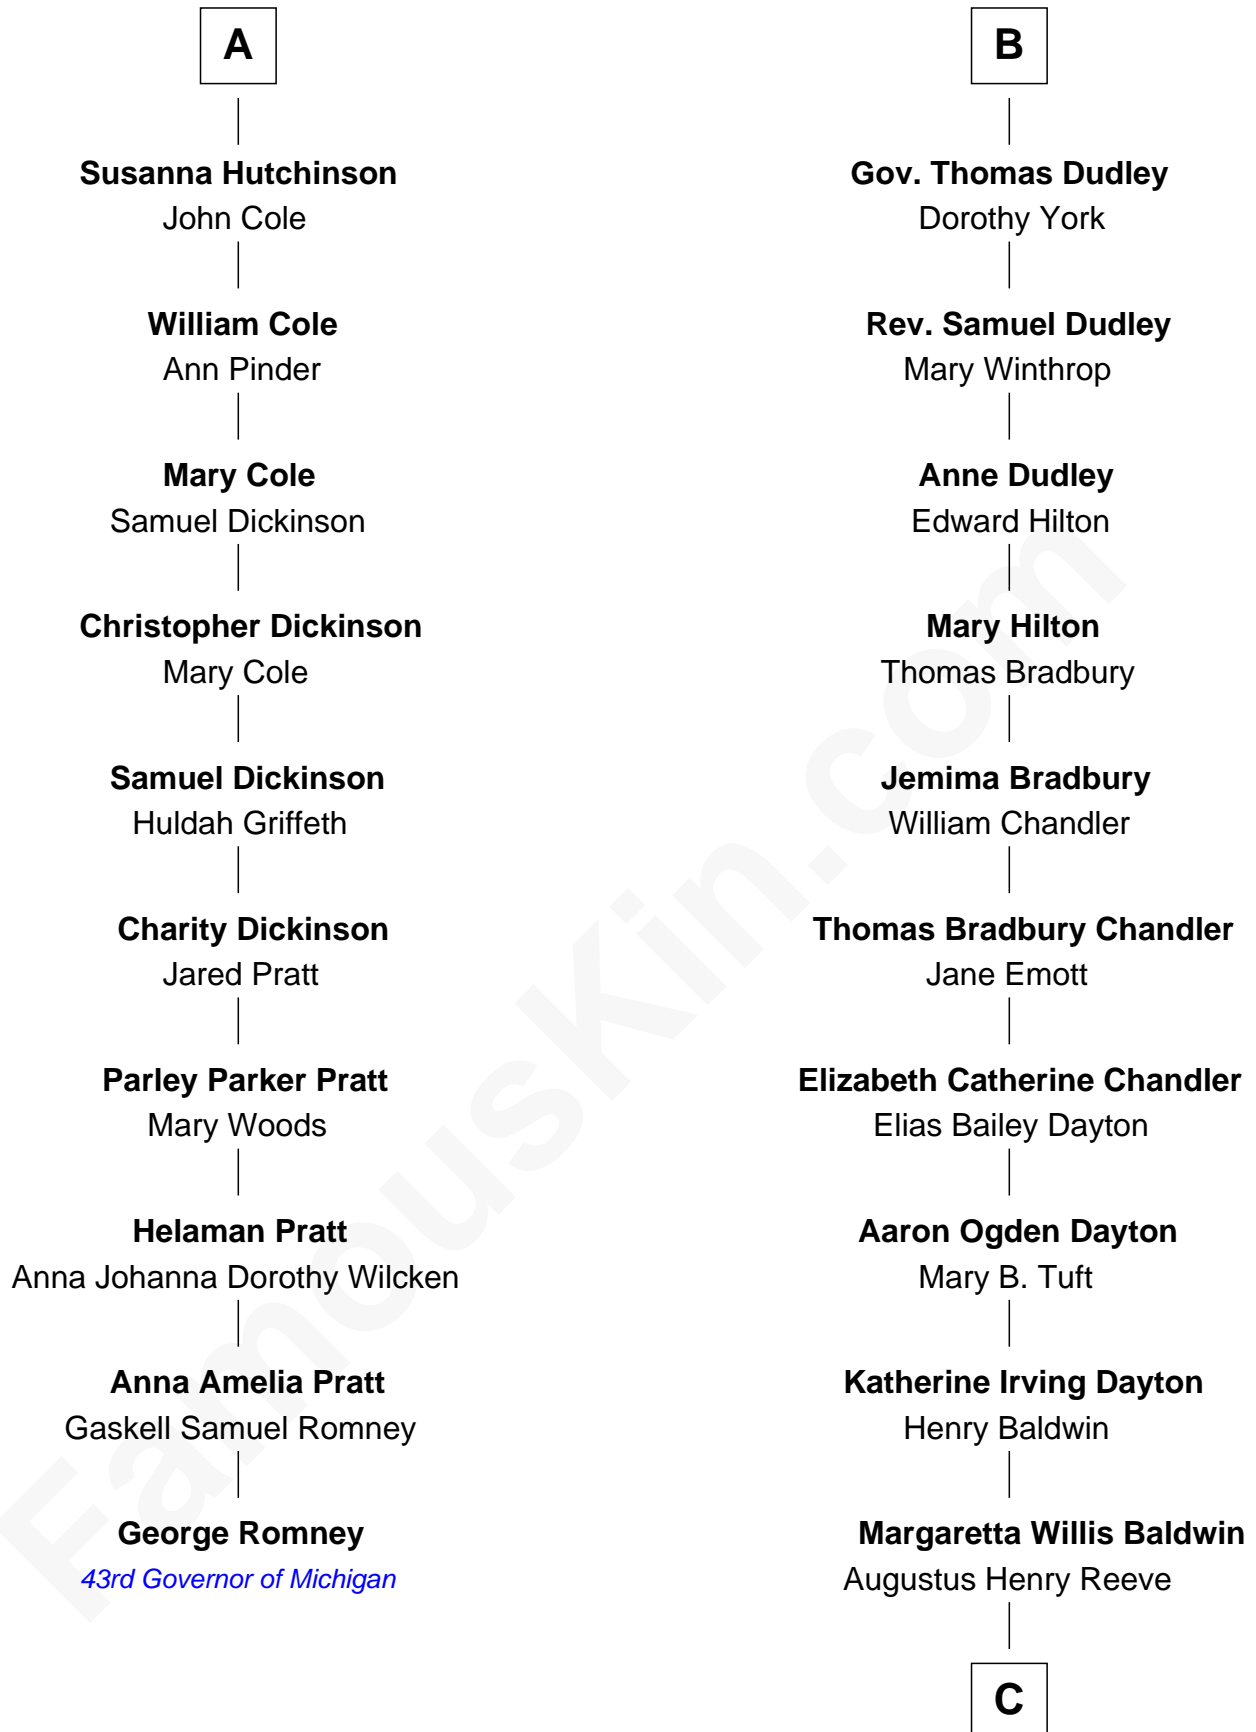

FamousKin.com Relationship Chart of

George Romney

43rd Governor of Michigan

16th cousin 3 times removed of

Christopher Reeve

Movie Actor

Sir Walter Blount

Sancha de Ayala

Sir Thomas Blount

Margaret de Gresley

Sir Thomas Blount

Agnes Hawley

Anne Blount

William Marbury

Robert Marbury

Katherine Williamson

Sir John Sutton

Sir John Sutton

Elizabeth Berkeley

Sir Edmund Sutton

Joyce Tiptoft

Sir Edward Sutton

Cecily Willoughby

Sir John Sutton

Cecily Grey

Sir Henry Dudley

----- Ashton

Probable

Roger Dudley

Susanna Thorne

B

C