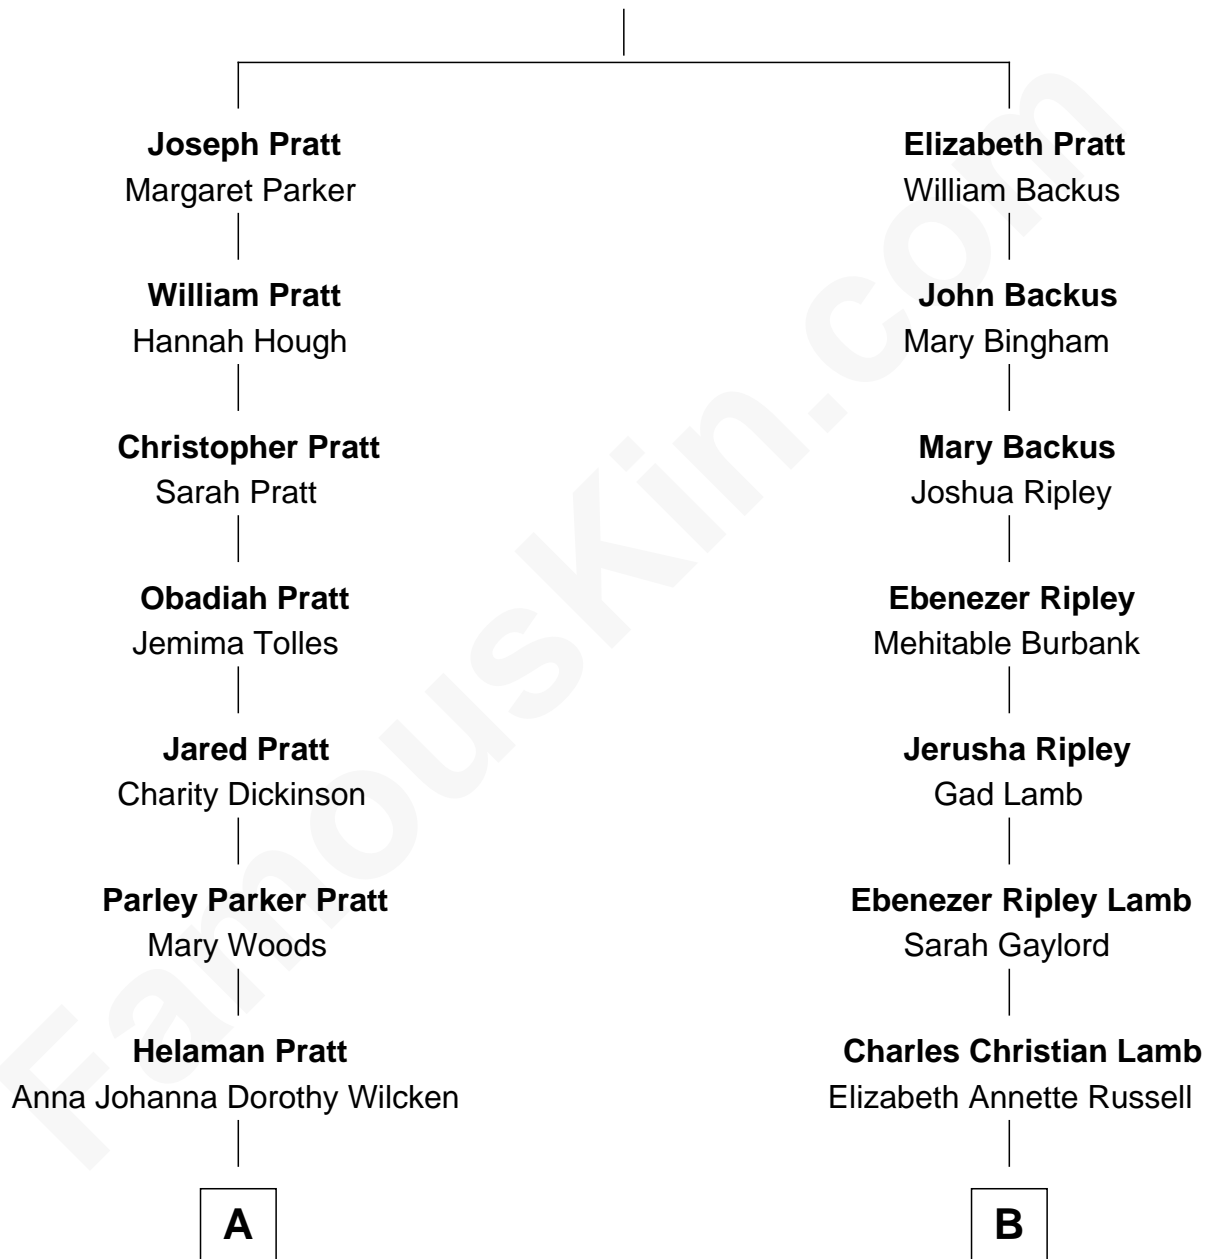

# FamousKin.com Relationship Chart of

**George Romney**

*43rd Governor of Michigan*

8th cousin 2 times removed of

**Christopher Reeve**

*Movie Actor*

**William Pratt**  
Elizabeth Clark

**A**

**Anna Amelia Pratt**  
Gaskell Samuel Romney

**George Romney**  
*43rd Governor of Michigan*

**B**

**Bert Israel Lamb**  
Harriet Davis

**Horace Rand Lamb**  
Beatrice Louise Pitney

**Barbara Pitney Lamb**  
Franklin D'Olier Reeve

**Christopher Reeve**  
*Movie Actor*