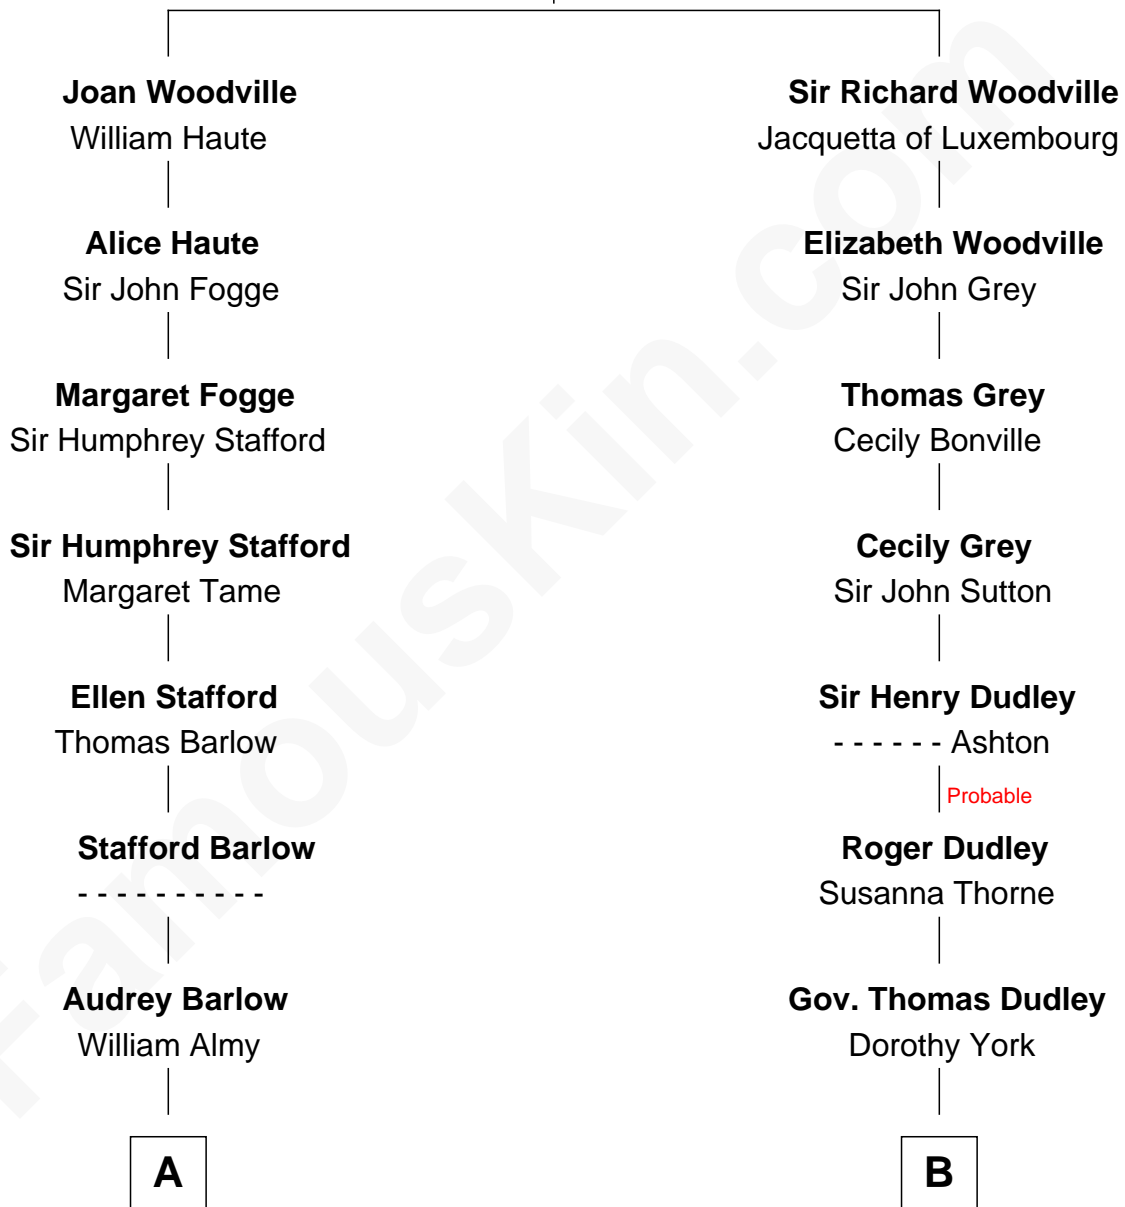

FamousKin.com Relationship Chart of

George Romney

43rd Governor of Michigan

16th cousin 2 times removed of

Christopher Reeve

Movie Actor

Richard Woodville

Joan Bedlisgate

C

Franklin D'Olier Reeve

Barbara Pitney Lamb

Christopher Reeve

Movie Actor

FamousKin.com