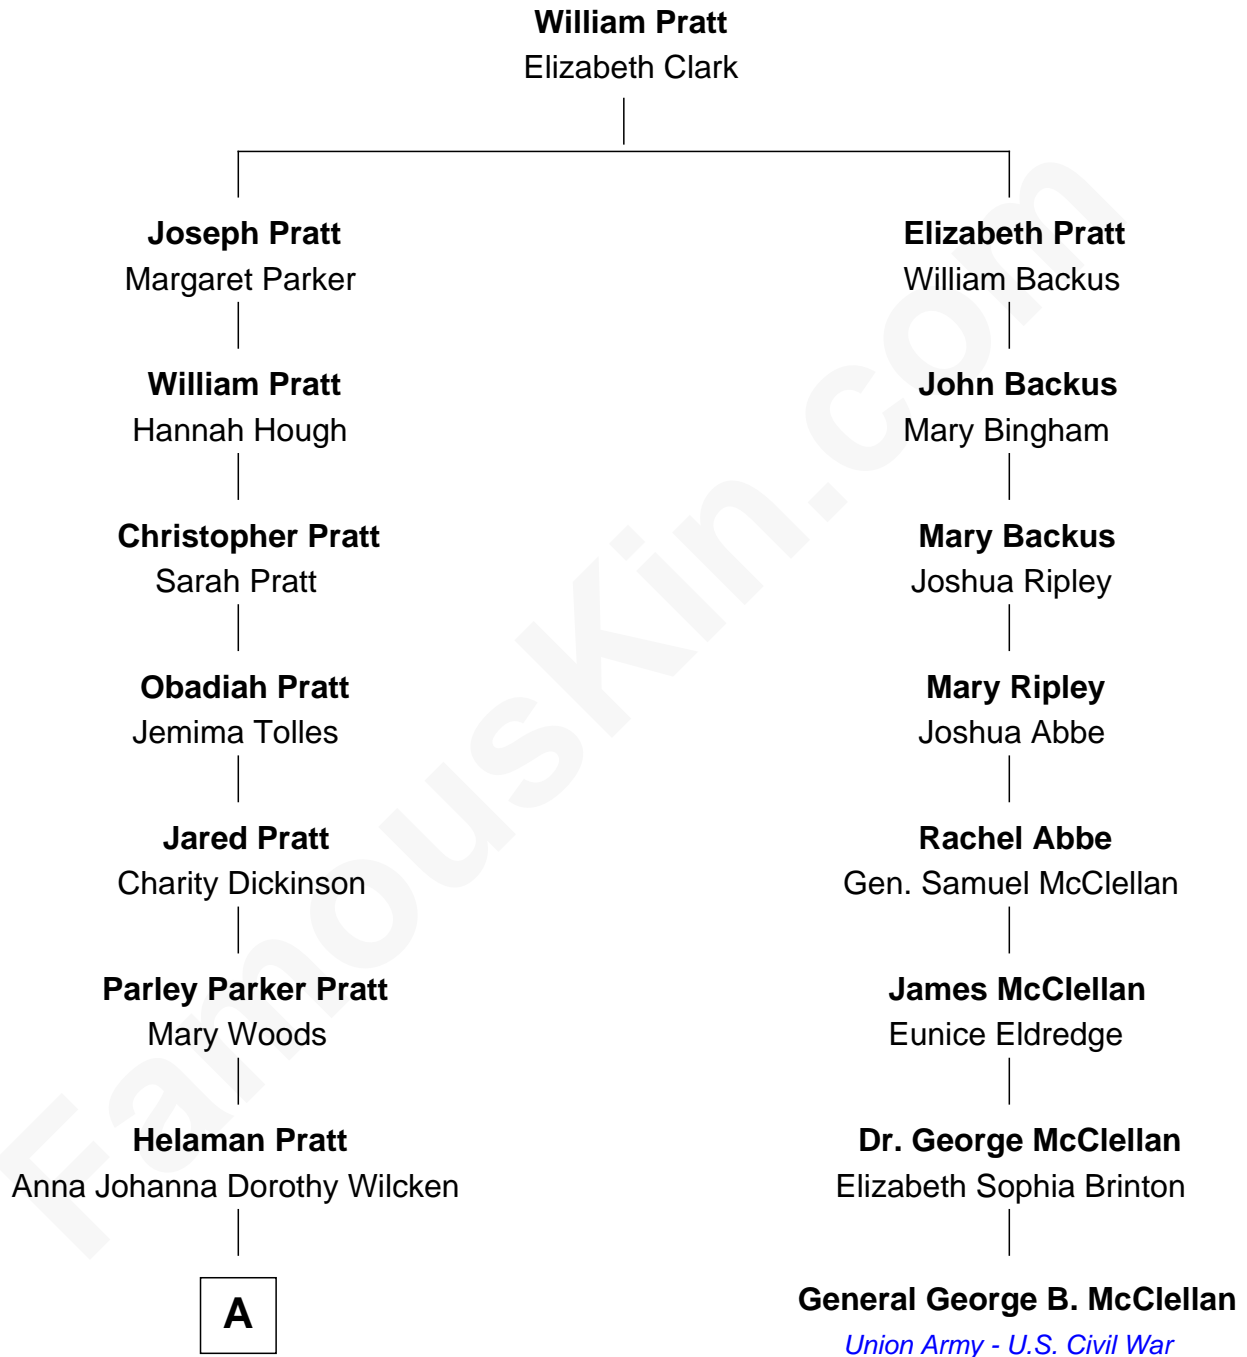

FamousKin.com

Relationship Chart of

George Romney

43rd Governor of Michigan

7th cousin 1 time removed of

General George B. McClellan

Union Army - U.S. Civil War

A

—
Anna Amelia Pratt
Gaskell Samuel Romney

—
George Romney
43rd Governor of Michigan

FamousKin.com