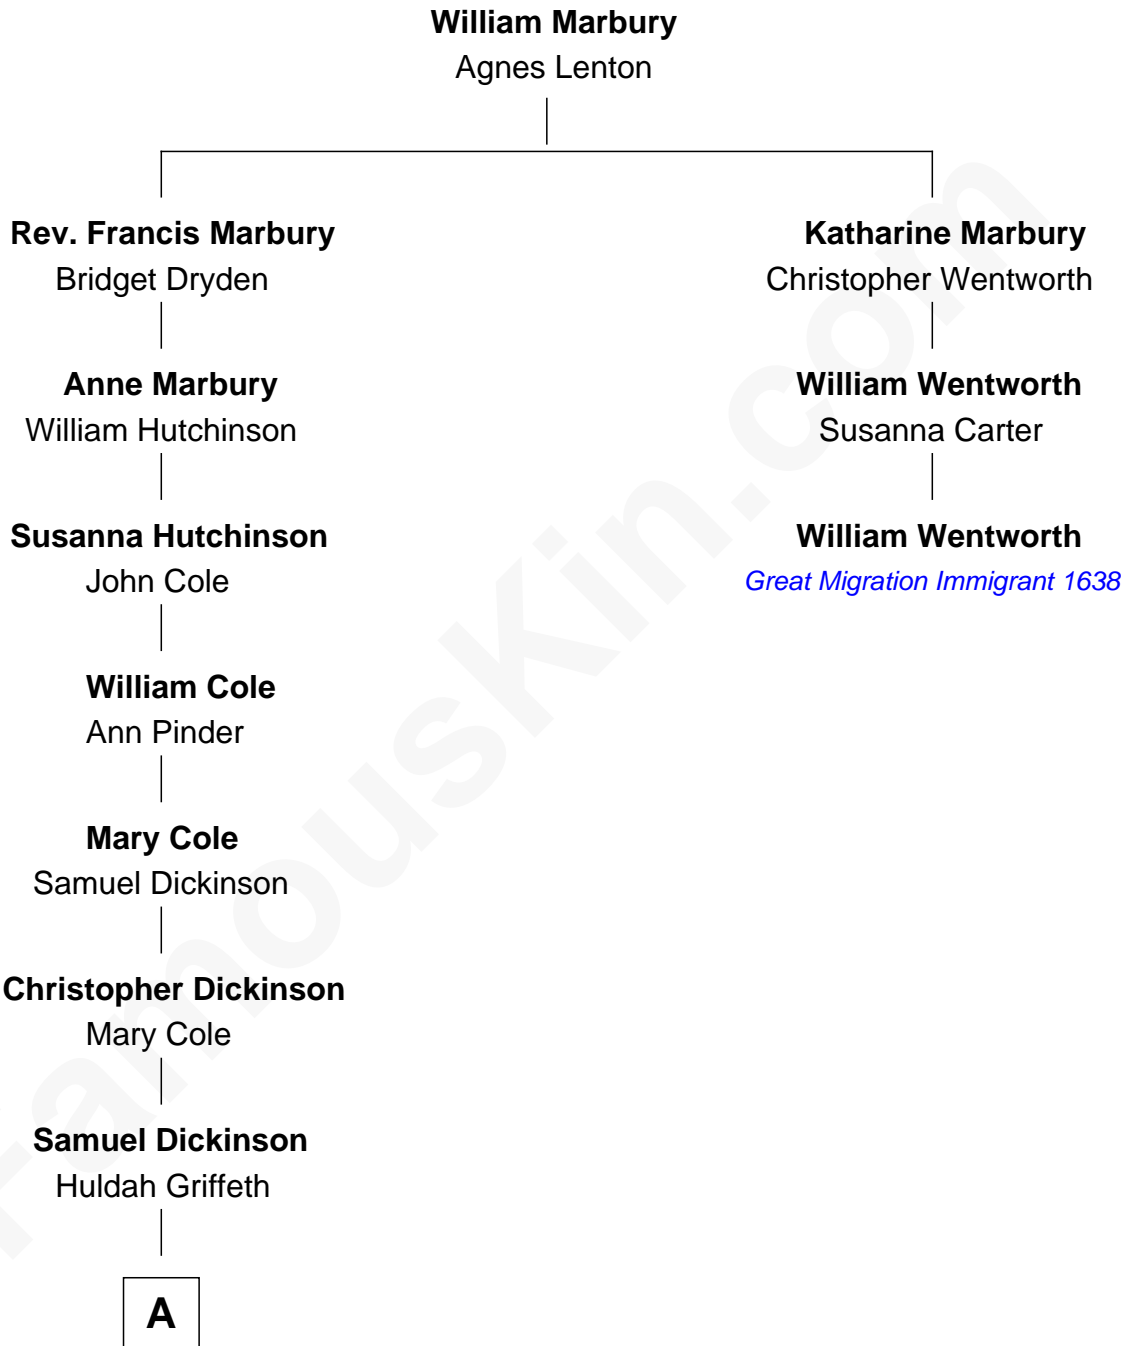

# FamousKin.com Relationship Chart of

**George Romney**

43rd Governor of Michigan

2nd cousin 9 times removed of

**William Wentworth**

(c1616 - 1696/7) Great Migration Immigrant 1638

**A**

Charity Dickinson

Jared Pratt

Parley Parker Pratt

Mary Woods

Helaman Pratt

Anna Johanna Dorothy Wilcken

Anna Amelia Pratt

Gaskell Samuel Romney

**George Romney**

*43rd Governor of Michigan*

FamousKin.com