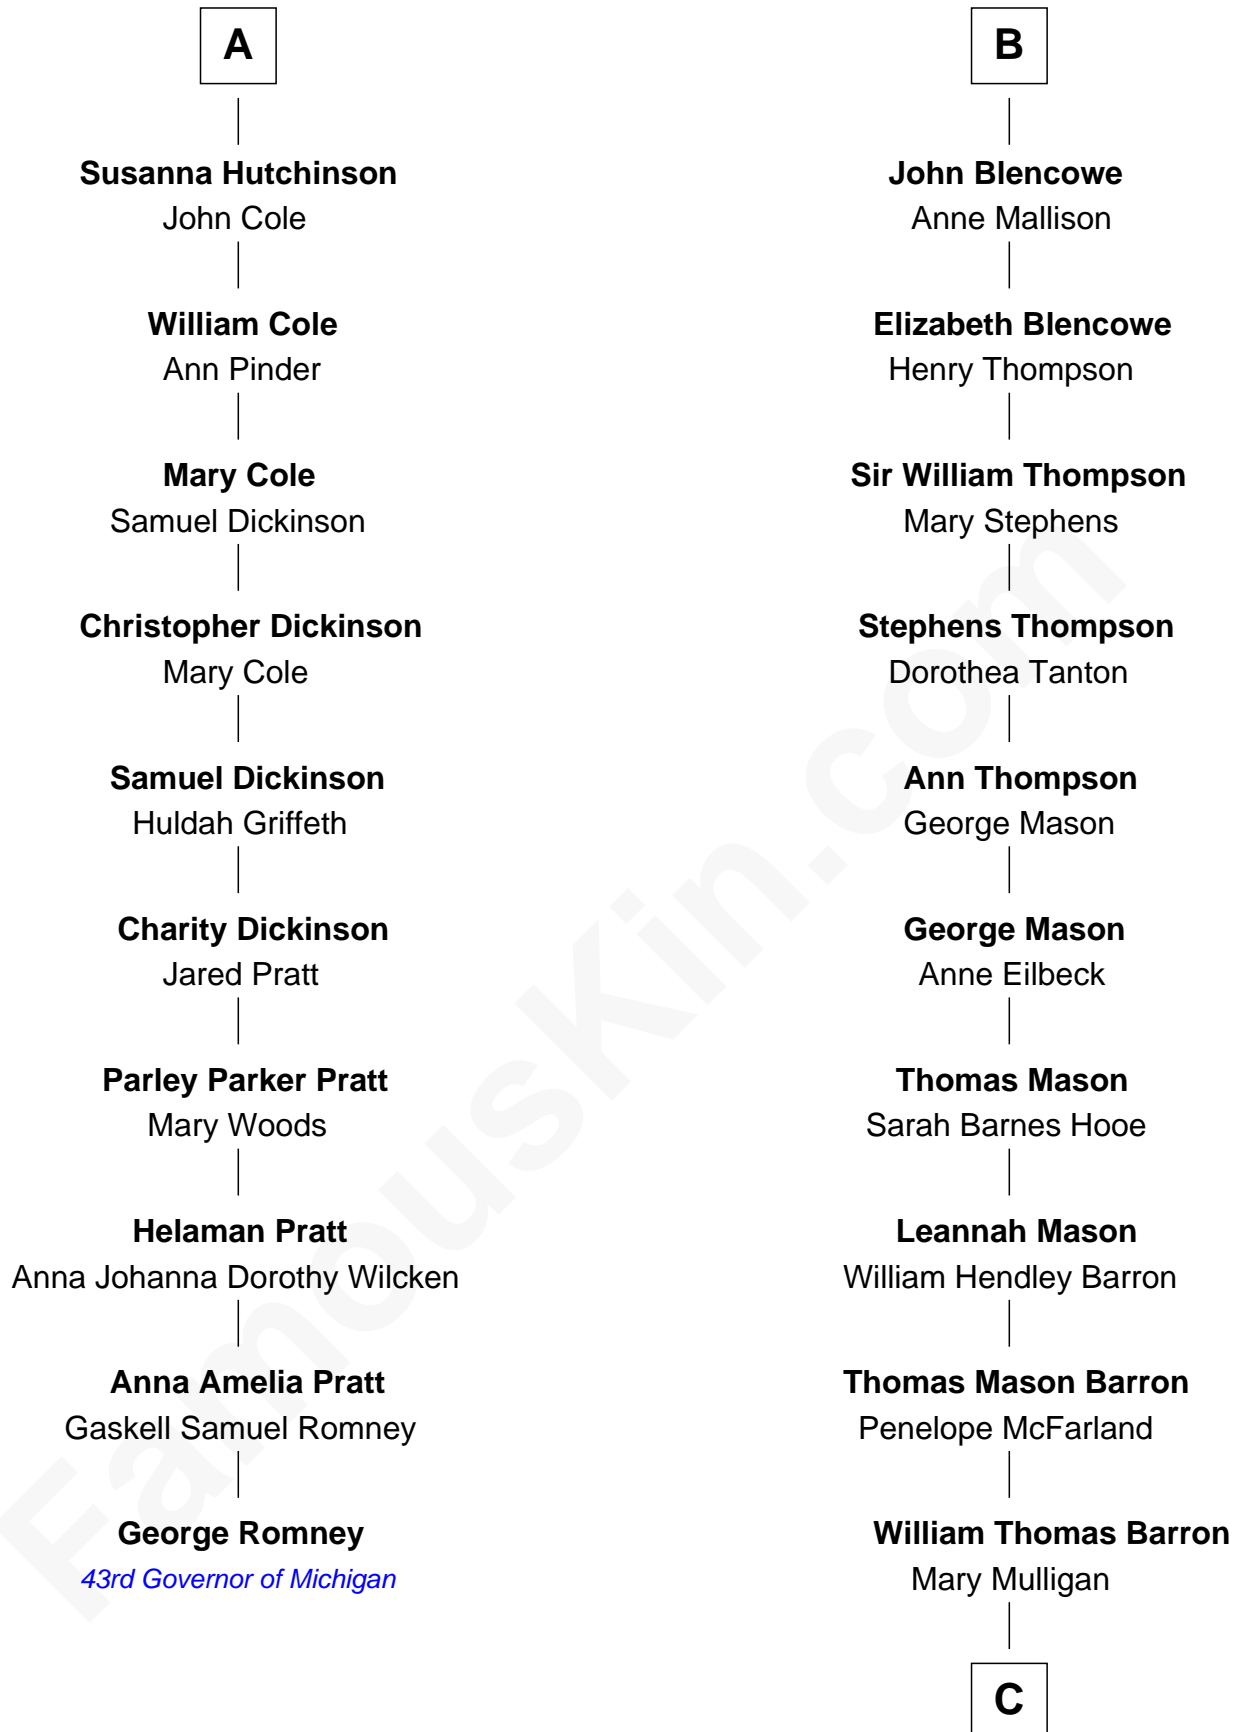

FamousKin.com Relationship Chart of

George Romney

43rd Governor of Michigan

16th cousin 4 times removed of

Paris Hilton

Socialite and TV Personality

Sir Walter Blount

Sancha de Ayala

Anthony Blencowe

Richard Blencowe

Apollonia Tolson

Sir Henry Blencowe

Grace Sandford

B

C

Mary Adelaide Barron
Conrad Nicholson Hilton