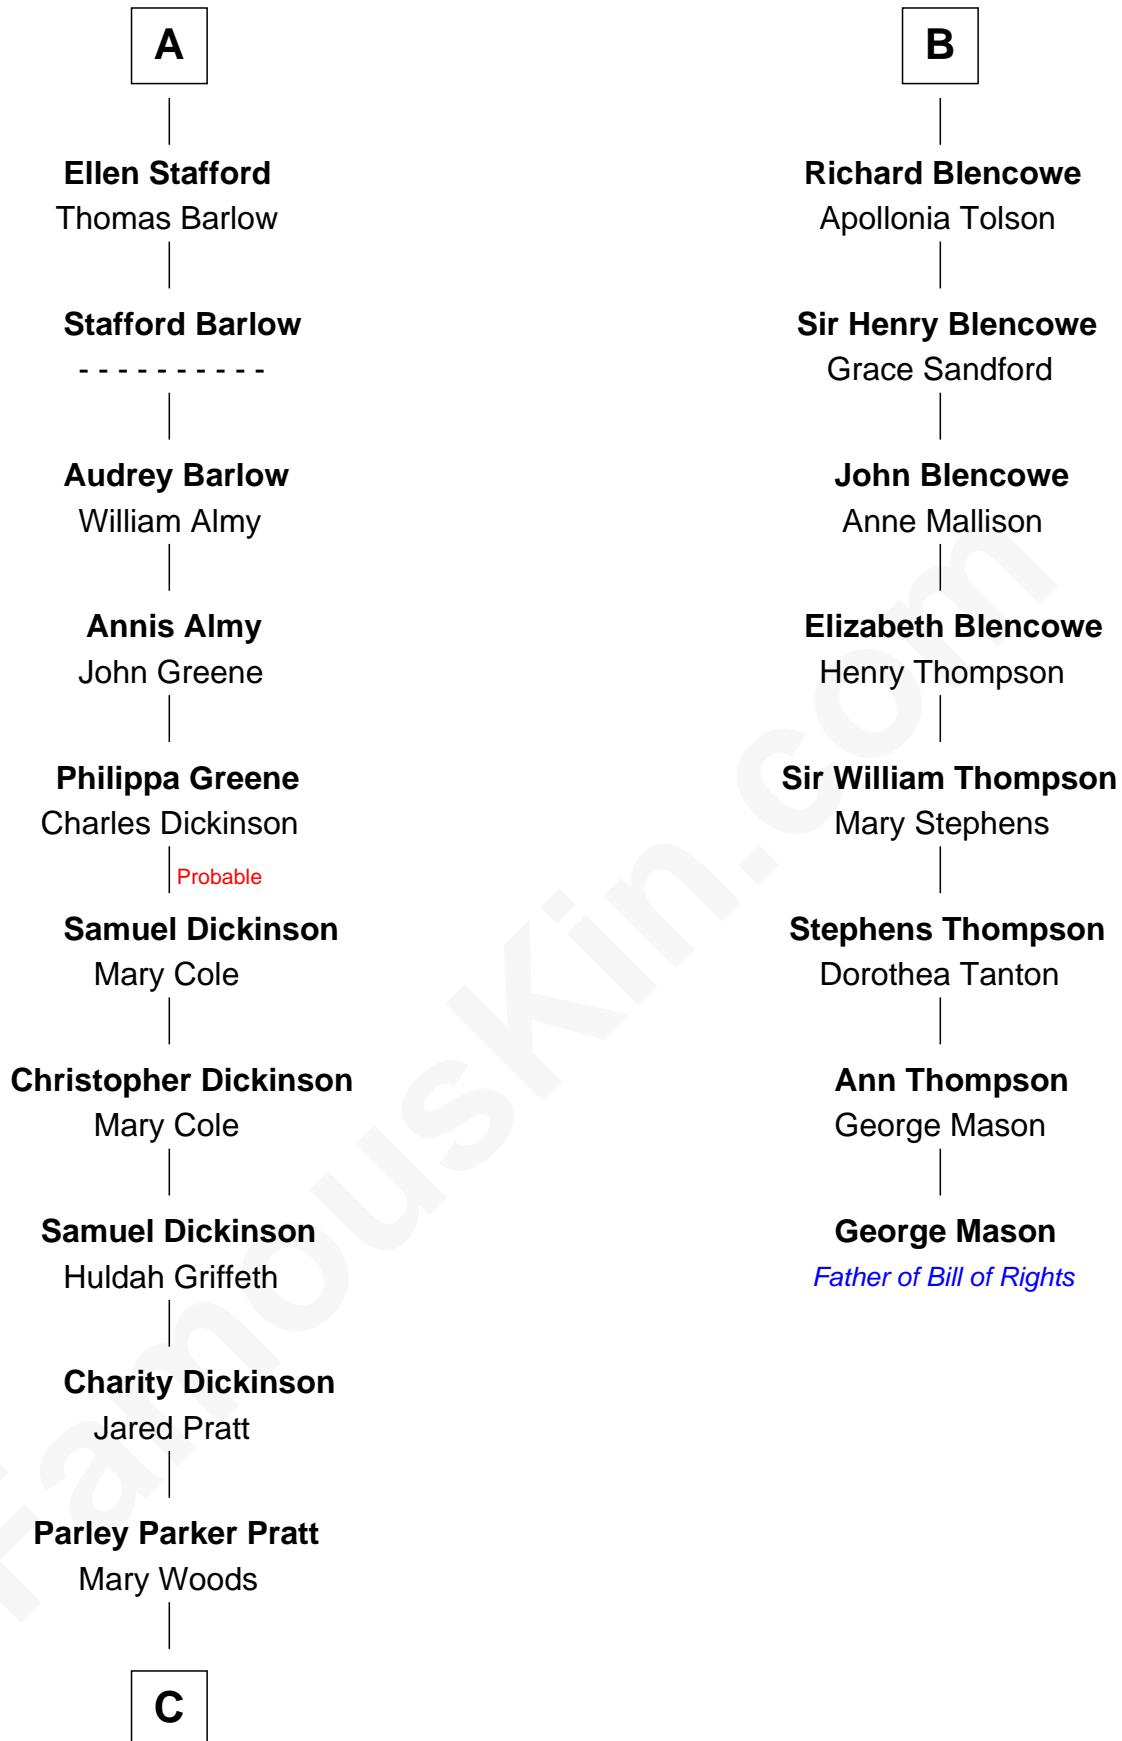

FamousKin.com Relationship Chart of

George Romney

43rd Governor of Michigan

14th cousin 5 times removed of

George Mason

Father of the U.S. Bill of Rights

C

Helaman Pratt
Anna Johanna Dorothy Wilcken

Anna Amelia Pratt
Gaskell Samuel Romney

George Romney
43rd Governor of Michigan

FamousKin.com