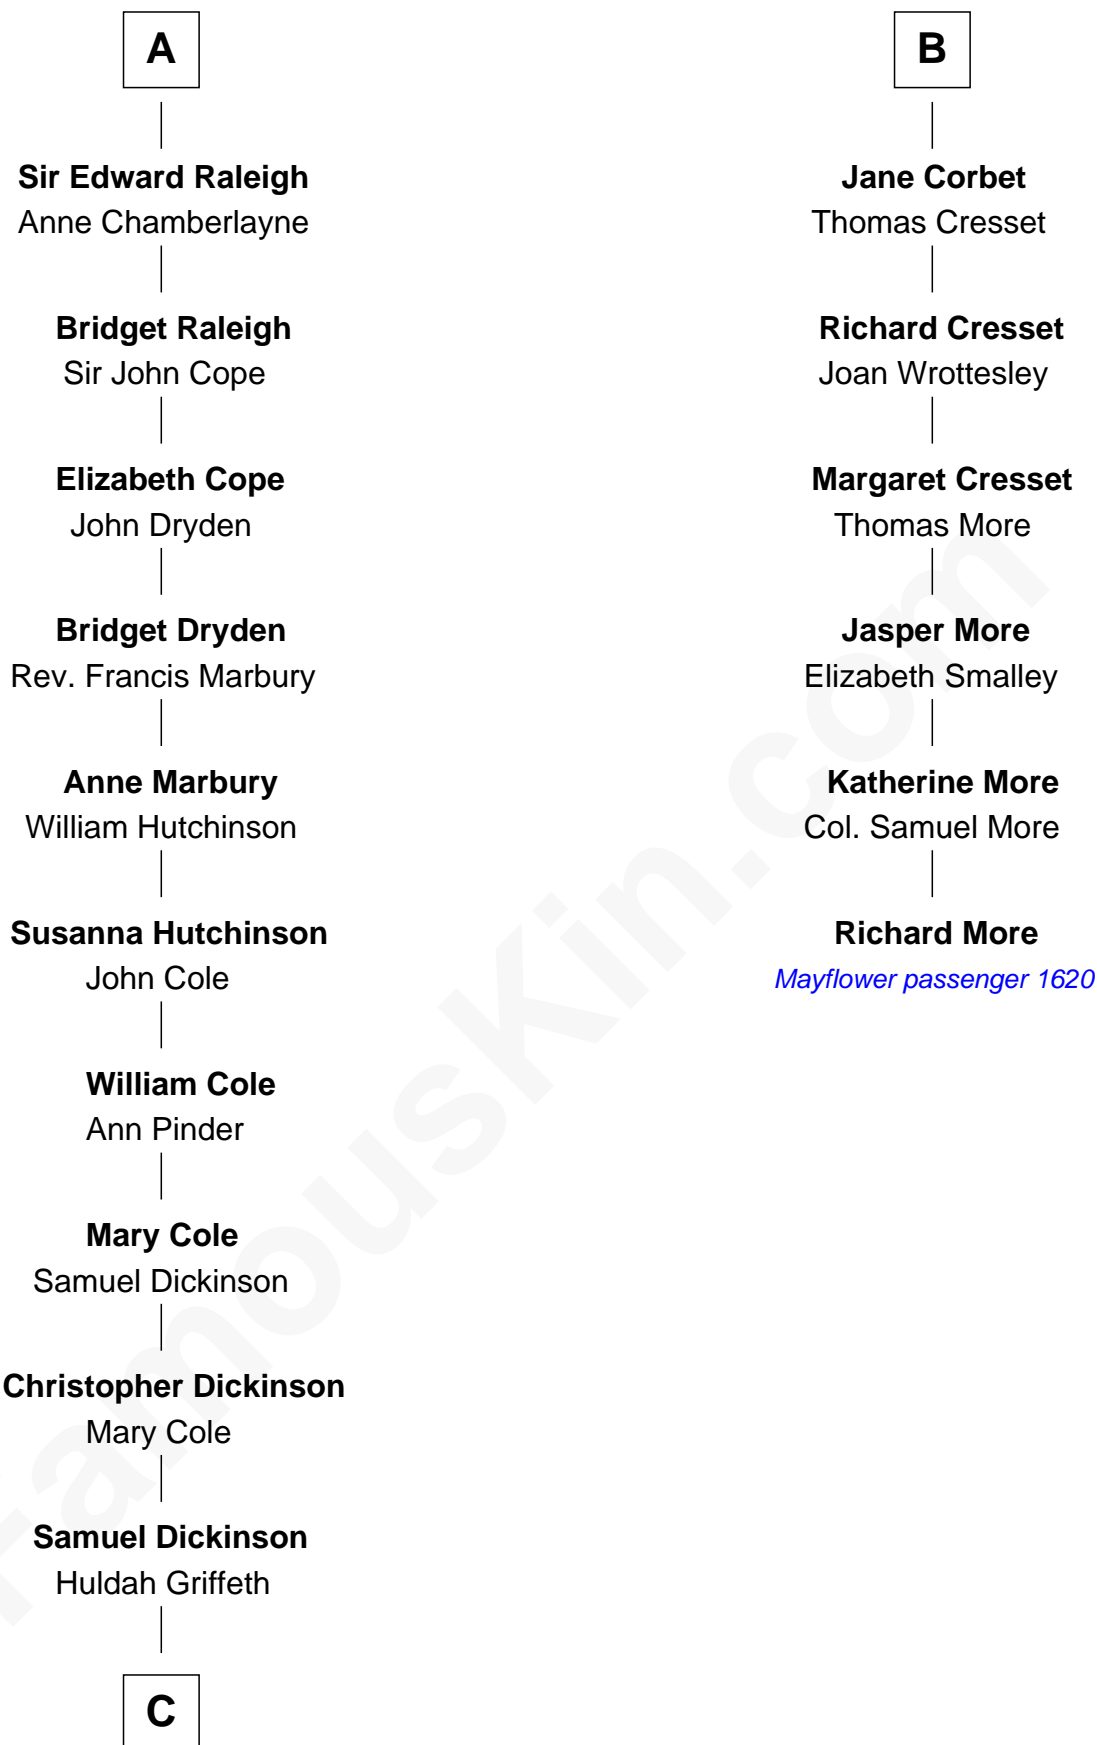

## Relationship Chart of

### George Romney

43rd Governor of Michigan

12th cousin 9 times removed of

**Richard More**

(c1614 - c1696) Mayflower passenger 1620

**MAYFLOWER**

**C**

Charity Dickinson

Jared Pratt

Parley Parker Pratt

Mary Woods

Helaman Pratt

Anna Johanna Dorothy Wilcken

Anna Amelia Pratt

Gaskell Samuel Romney

**George Romney**