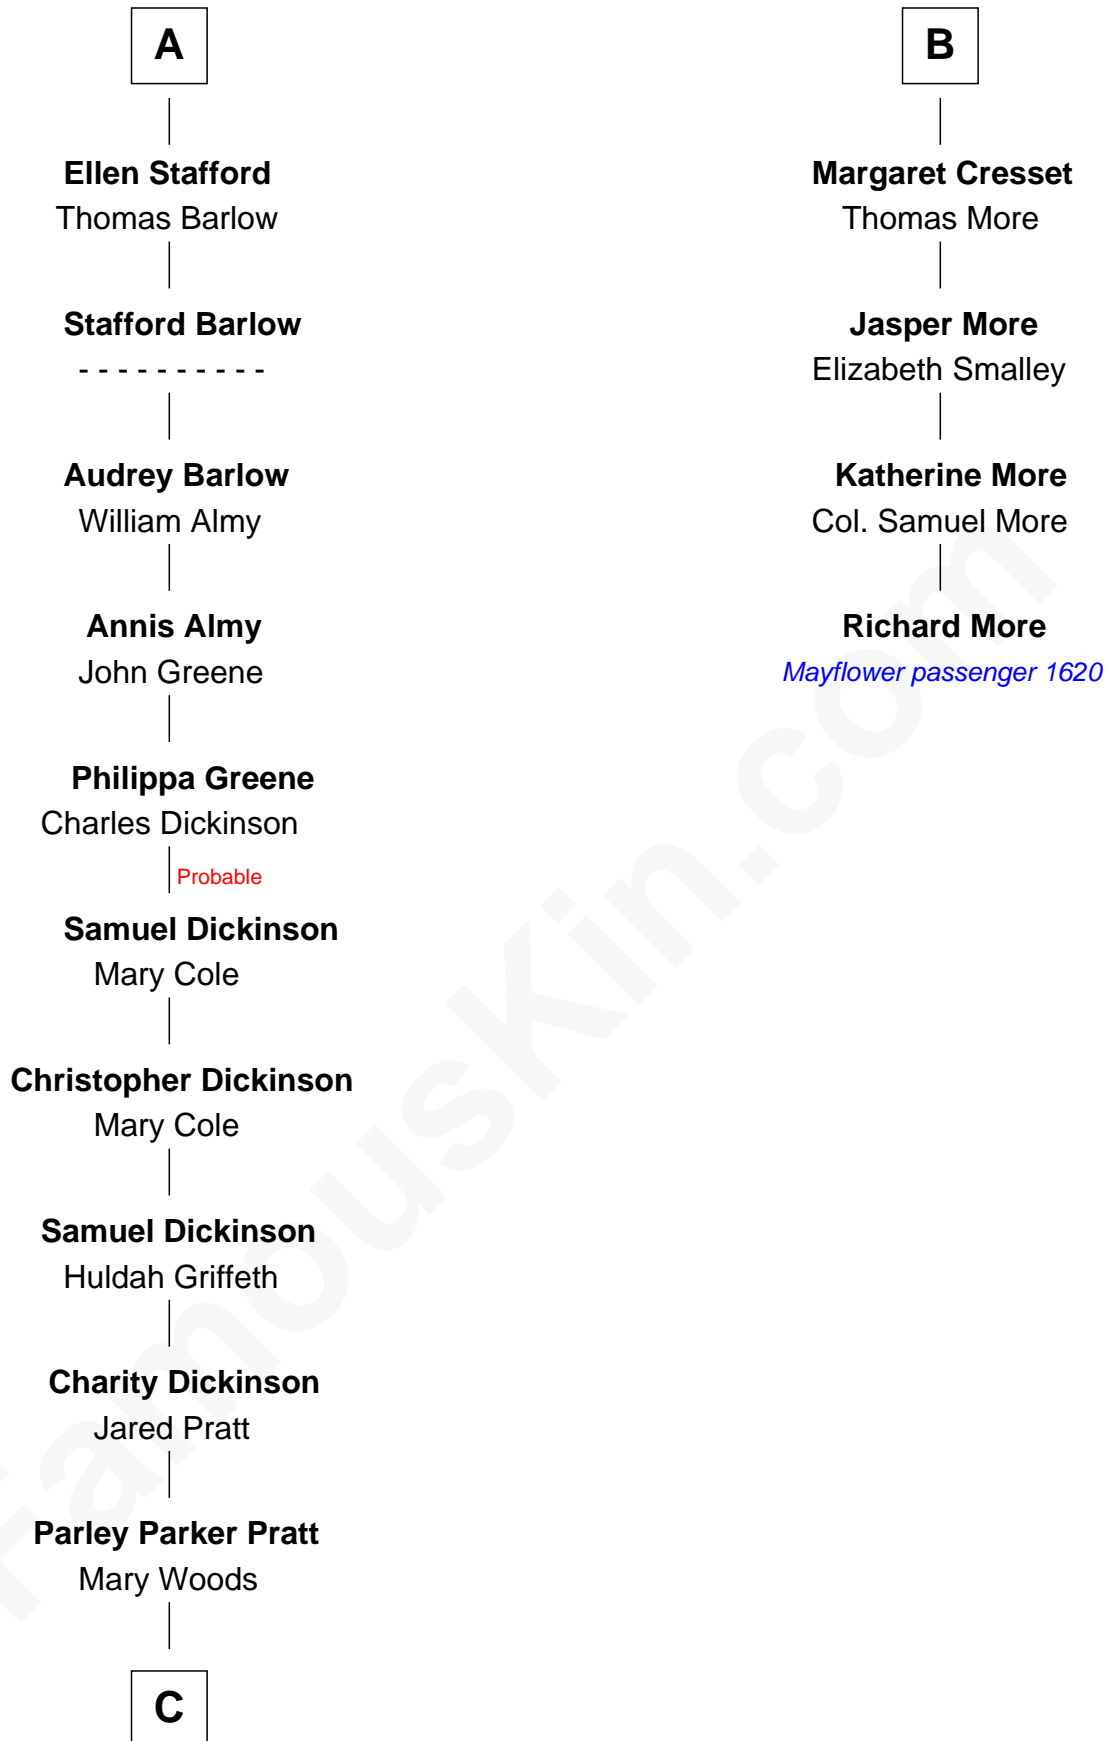

## Relationship Chart of

### George Romney

43rd Governor of Michigan

10th cousin 9 times removed of

**Richard More**

(c1614 - c1696) Mayflower passenger 1620

**MAYFLOWER**

**C**

**Helaman Pratt**  
Anna Johanna Dorothy Wilcken

**Anna Amelia Pratt**  
Gaskell Samuel Romney

**George Romney**  
*43rd Governor of Michigan*

FamousKin.com