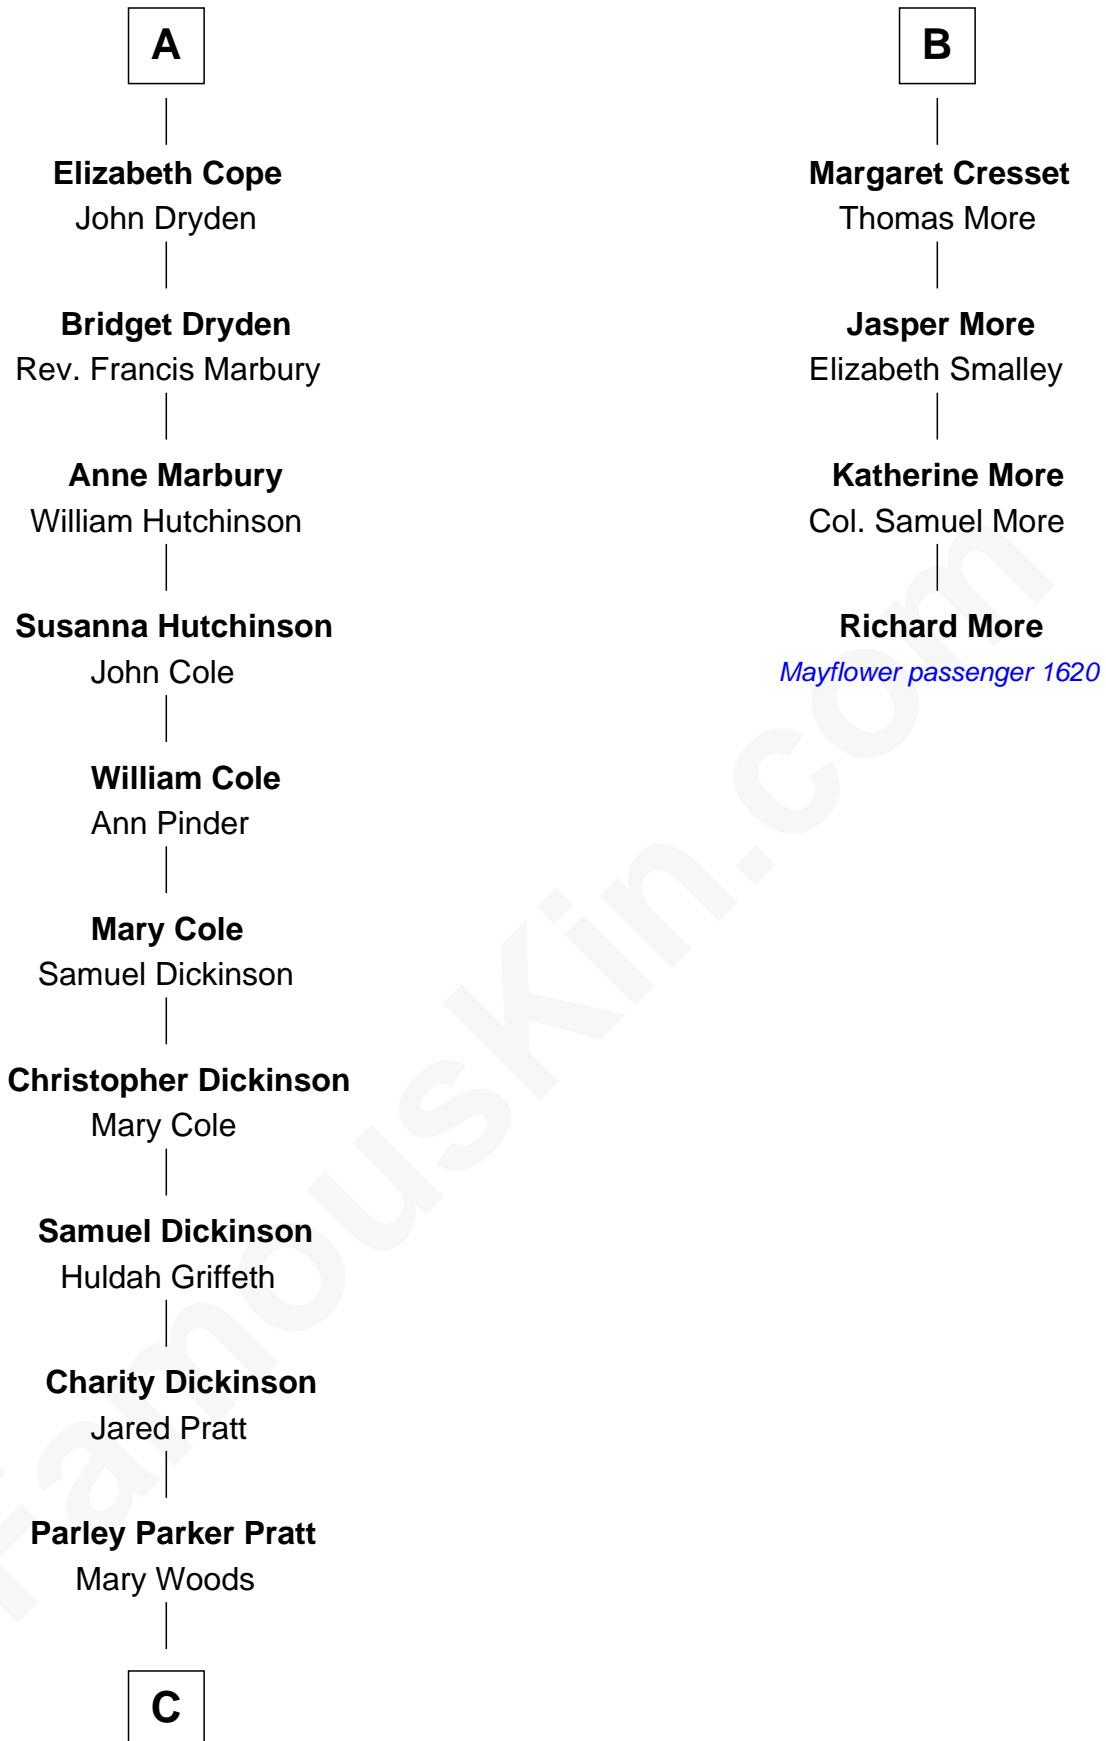

FamousKin.com

Relationship Chart of

George Romney

43rd Governor of Michigan

10th cousin 9 times removed of

Richard More

(c1614 - c1696) Mayflower passenger 1620

MAYFLOWER

C

—
Helaman Pratt
Anna Johanna Dorothy Wilcken

—
Anna Amelia Pratt
Gaskell Samuel Romney

—
George Romney
43rd Governor of Michigan

FamousKin.com