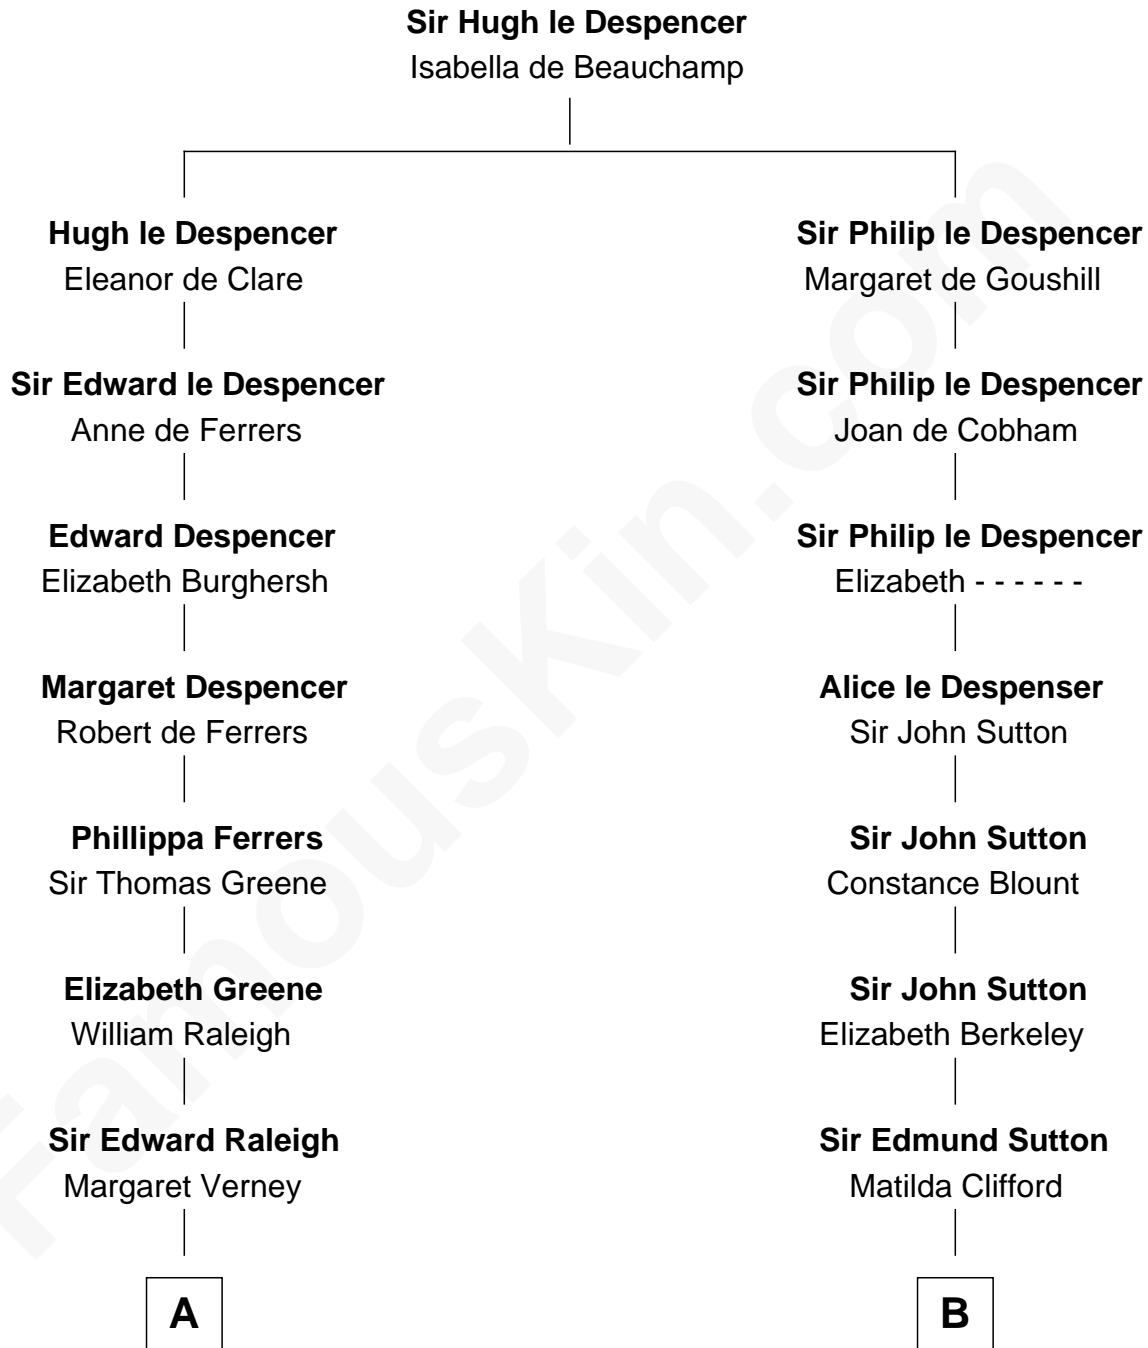

FamousKin.com

Relationship Chart of

George Romney

43rd Governor of Michigan

12th cousin 9 times removed of

Richard More

(c1614 - c1696) Mayflower passenger 1620

MAYFLOWER

Gaskell Samuel Romney

George Romney

43rd Governor of Michigan