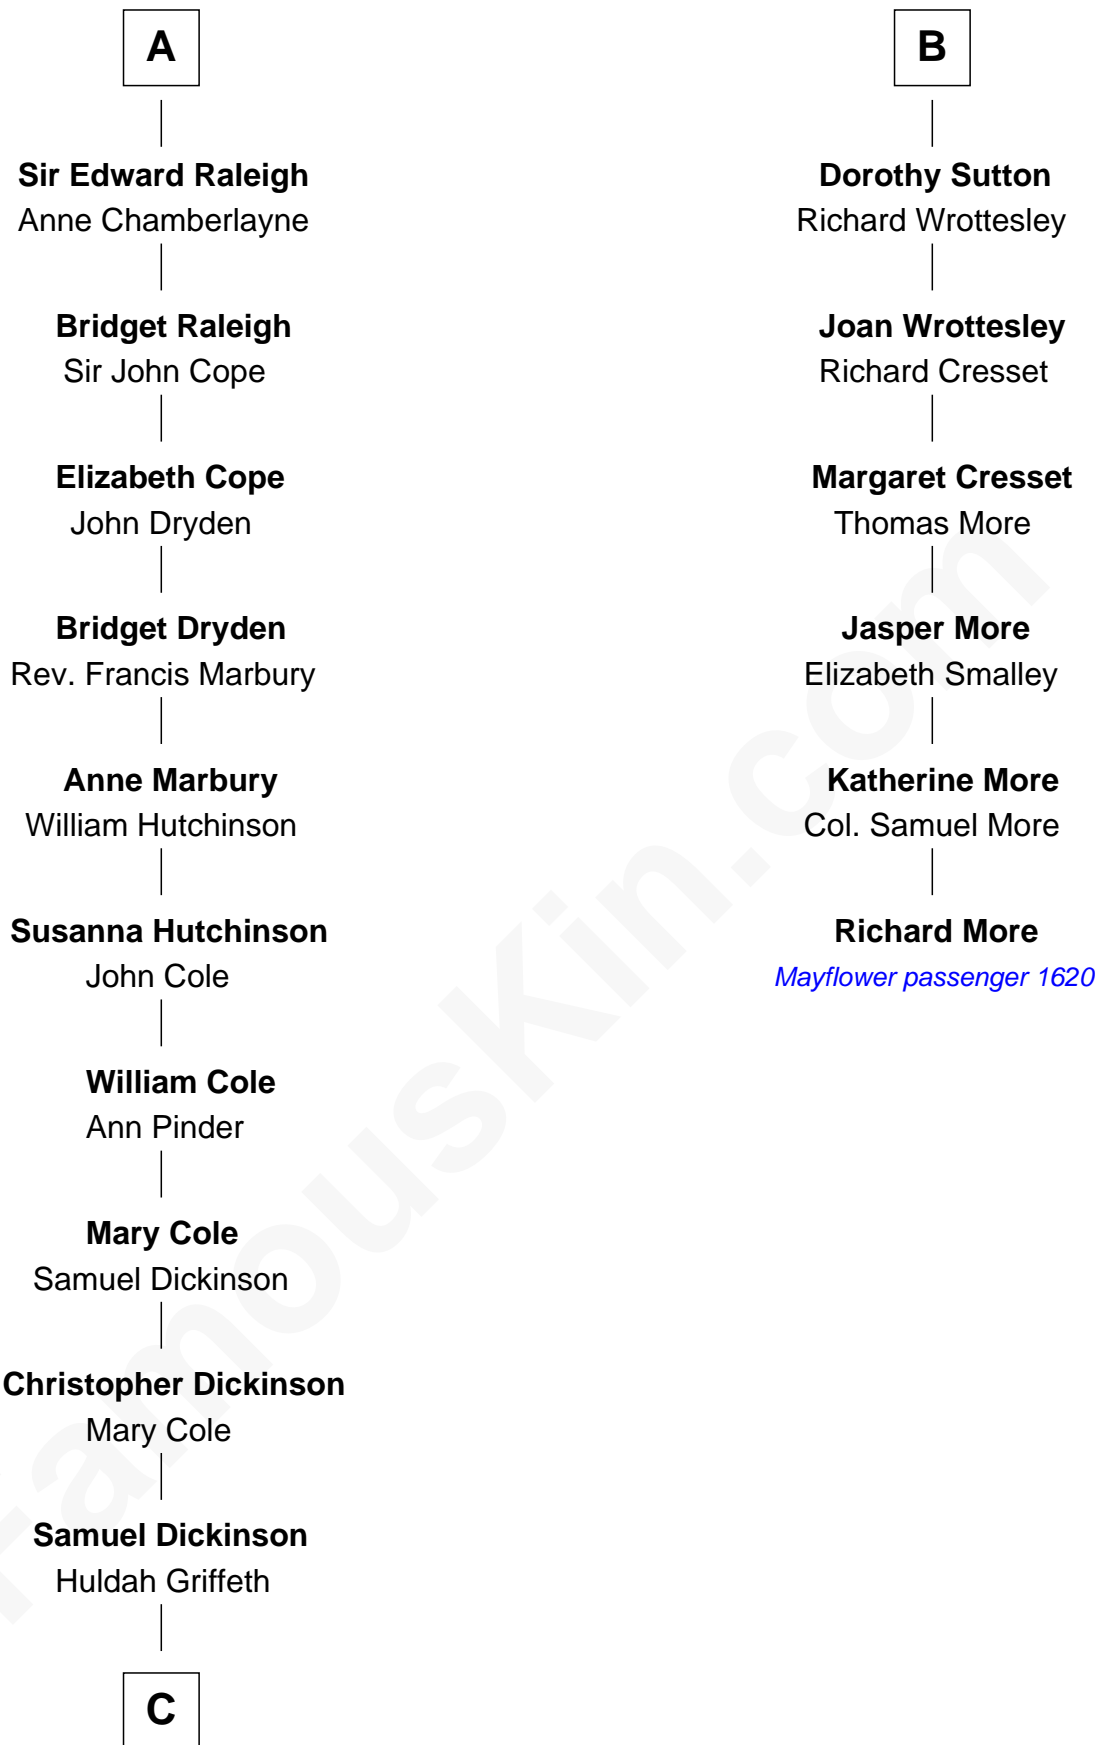

FamousKin.com

Relationship Chart of

George Romney

43rd Governor of Michigan

12th cousin 9 times removed of

Richard More

(c1614 - c1696) Mayflower passenger 1620

MAYFLOWER

C

Charity Dickinson

Jared Pratt

Parley Parker Pratt

Mary Woods

Helaman Pratt

Anna Johanna Dorothy Wilcken

Anna Amelia Pratt

Gaskell Samuel Romney

George Romney

43rd Governor of Michigan