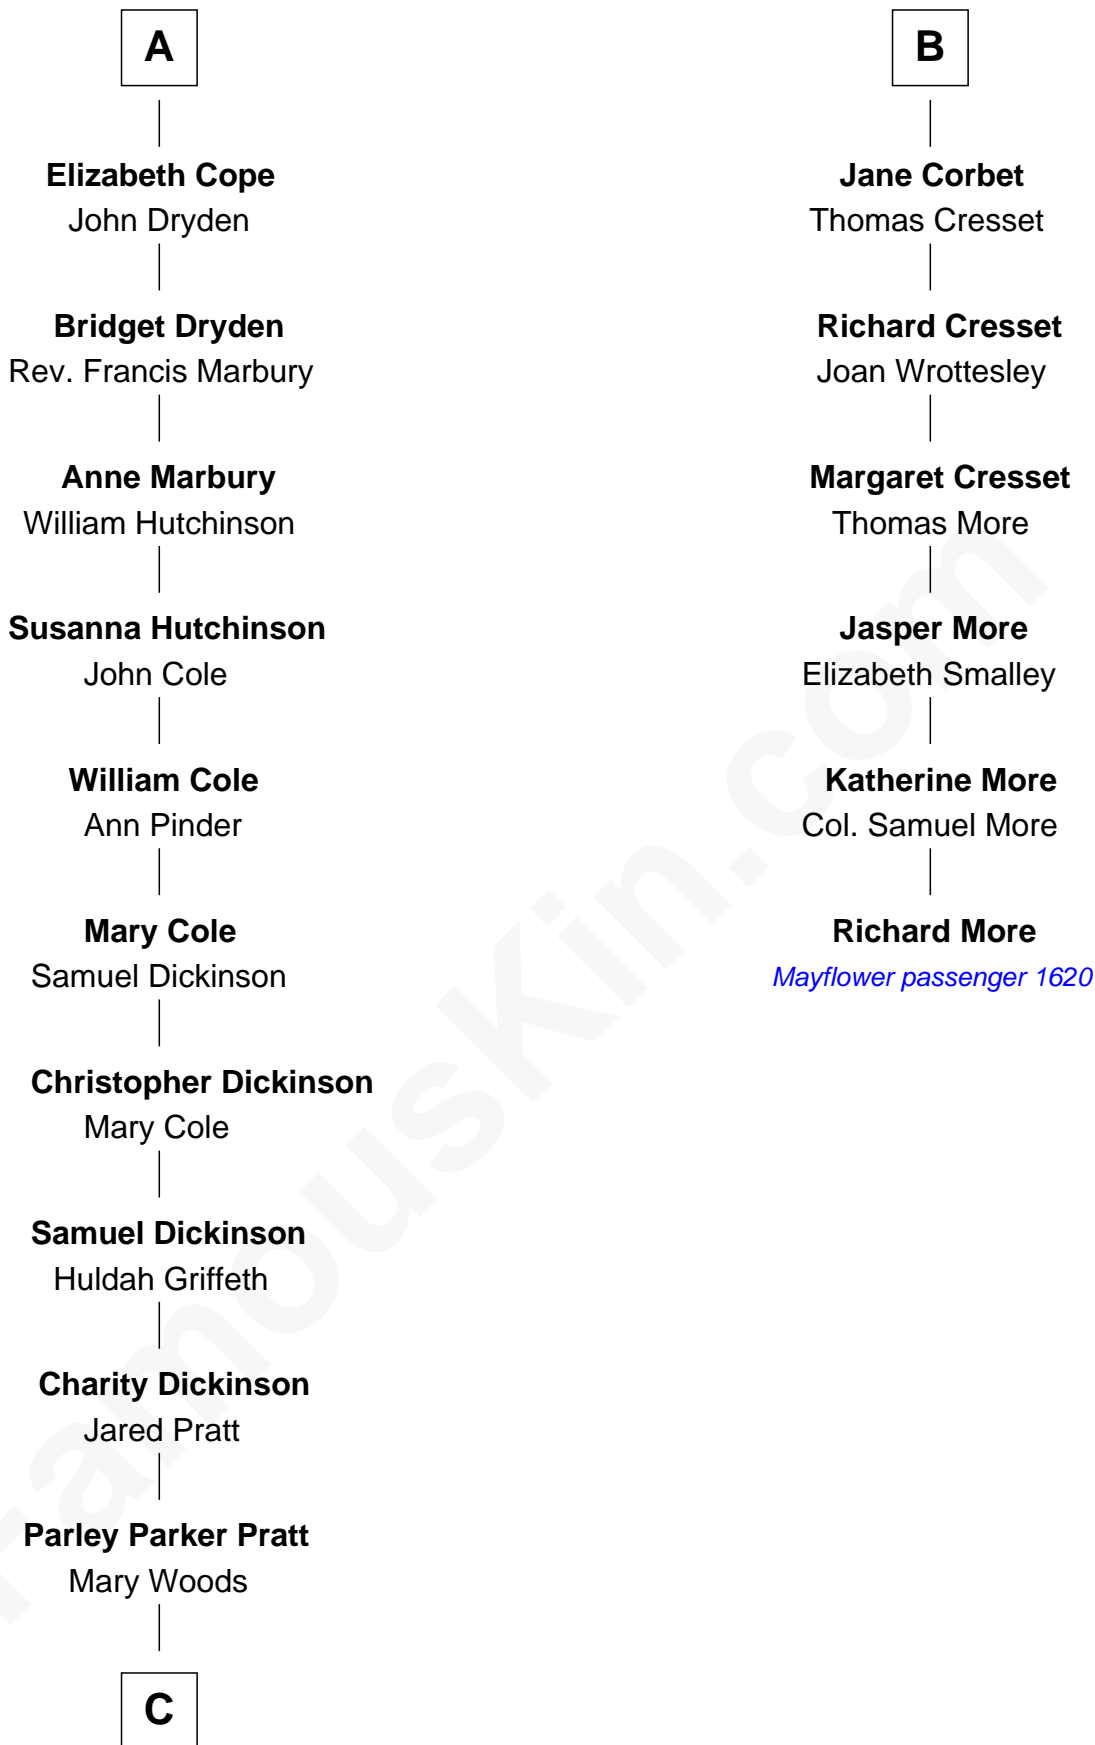

FamousKin.com

Relationship Chart of

George Romney

43rd Governor of Michigan

12th cousin 7 times removed of

Richard More

(c1614 - c1696) Mayflower passenger 1620

MAYFLOWER

A

Elizabeth Talbot

Sir Henry de Grey

Richard Grey

Blanche de la Vache

Alice Grey

Sir William Burley

Elizabeth Burley

Sir John Hopton

Sir Walter Hopton

Joan Mortimer

Sir Thomas Hopton

Eleanor Lucy

Elizabeth Hopton

Sir Roger Corbet

B

C

—
Helaman Pratt
Anna Johanna Dorothy Wilcken

—
Anna Amelia Pratt
Gaskell Samuel Romney

—
George Romney
43rd Governor of Michigan

FamousKin.com