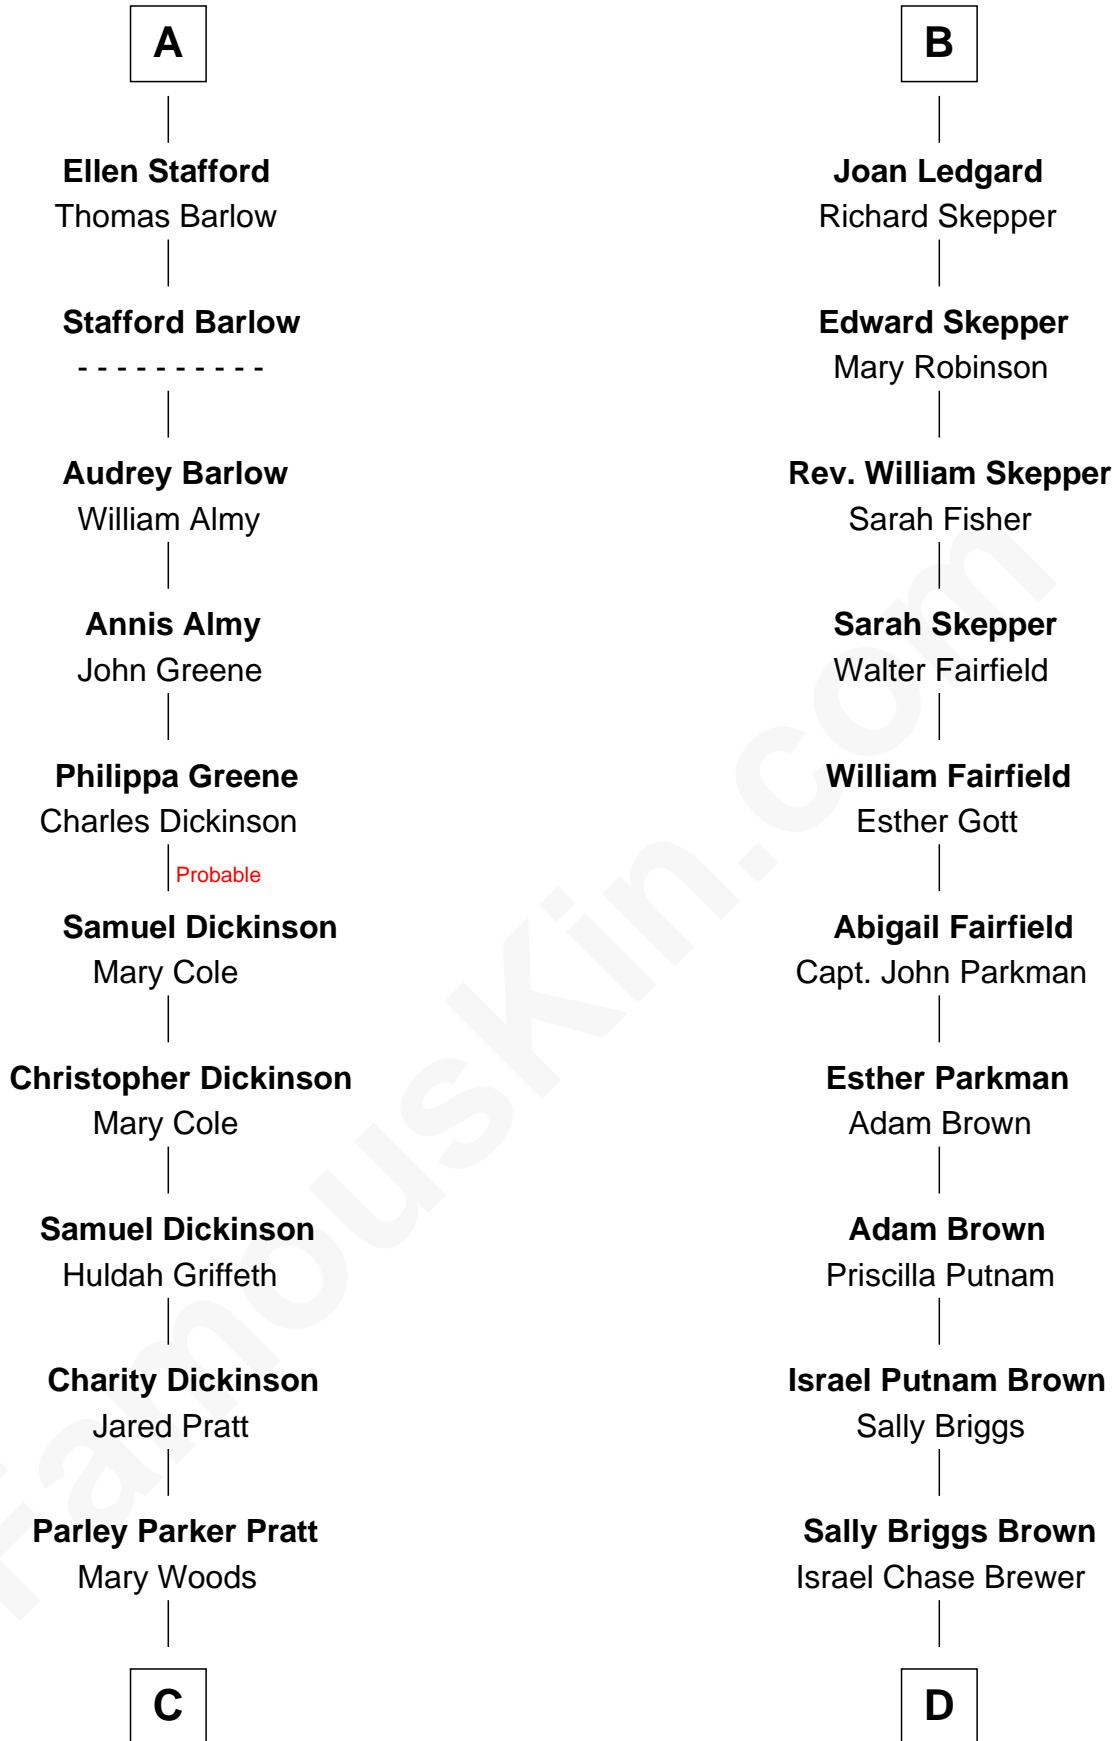

# FamousKin.com Relationship Chart of

**George Romney**

*43rd Governor of Michigan*

19th cousin of

**Calvin Coolidge**

*30th U.S. President*

**Ralph de Stafford**

*with wife*  
*Katherine de Hastang*

**Elizabeth Hastings**

Sir Robert Hildyard

**Sir Piers Hildyard**

Joan de la See

**Isabel Hildyard**

Ralph Legard

**B**

**C**

**Helaman Pratt**  
Anna Johanna Dorothy Wilcken

**Anna Amelia Pratt**  
Gaskell Samuel Romney

**George Romney**  
*43rd Governor of Michigan*

**D**

**Sarah Almeda Brewer**  
Calvin Galusha Coolidge

**Col. John Calvin Coolidge**  
Victoria Josephine Moor